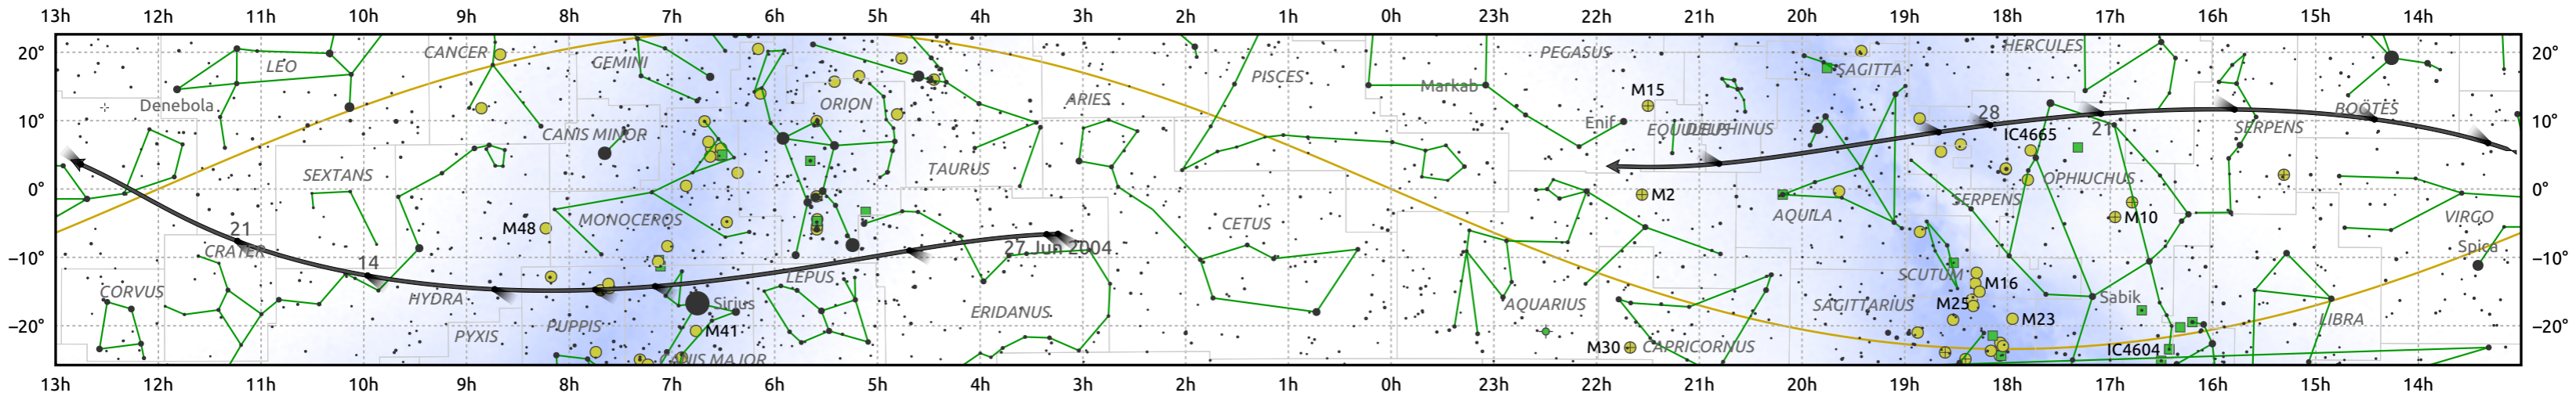

The path of C/2004 R2 (ASAS) starting on 27 Jun 2004

© Dominic Ford 2011–2026. Date markers placed at midnight UTC. Downloaded from <https://in-the-sky.org>

Magnitude scale: 6.0 5.0 4.0 3.0 2.0 1.0 0.0 -1.0 -2.0

— Ecliptic Plane

Galaxy
 Bright nebula
 Open cluster
 Globular cluster
 Planetary nebula

Date	Mag
2004 Jul 1	14.6
2004 Jul 16	13.7
2004 Jul 31	12.6
2004 Aug 12	11.6
2004 Aug 22	10.5
2004 Aug 31	9.5
2004 Sep 1	9.3
2004 Sep 8	8.4
2004 Sep 14	7.3
2004 Sep 18	6.3
2004 Sep 22	4.5
2004 Sep 24	3.2
2004 Sep 29	4.5
2004 Oct 2	5.8
2004 Oct 6	6.9
2004 Oct 12	7.9
2004 Oct 20	9.0
2004 Oct 29	10.1
2004 Nov 1	10.5
2004 Nov 7	11.2
2004 Nov 18	12.2
2004 Dec 1	13.3
2004 Dec 17	14.3