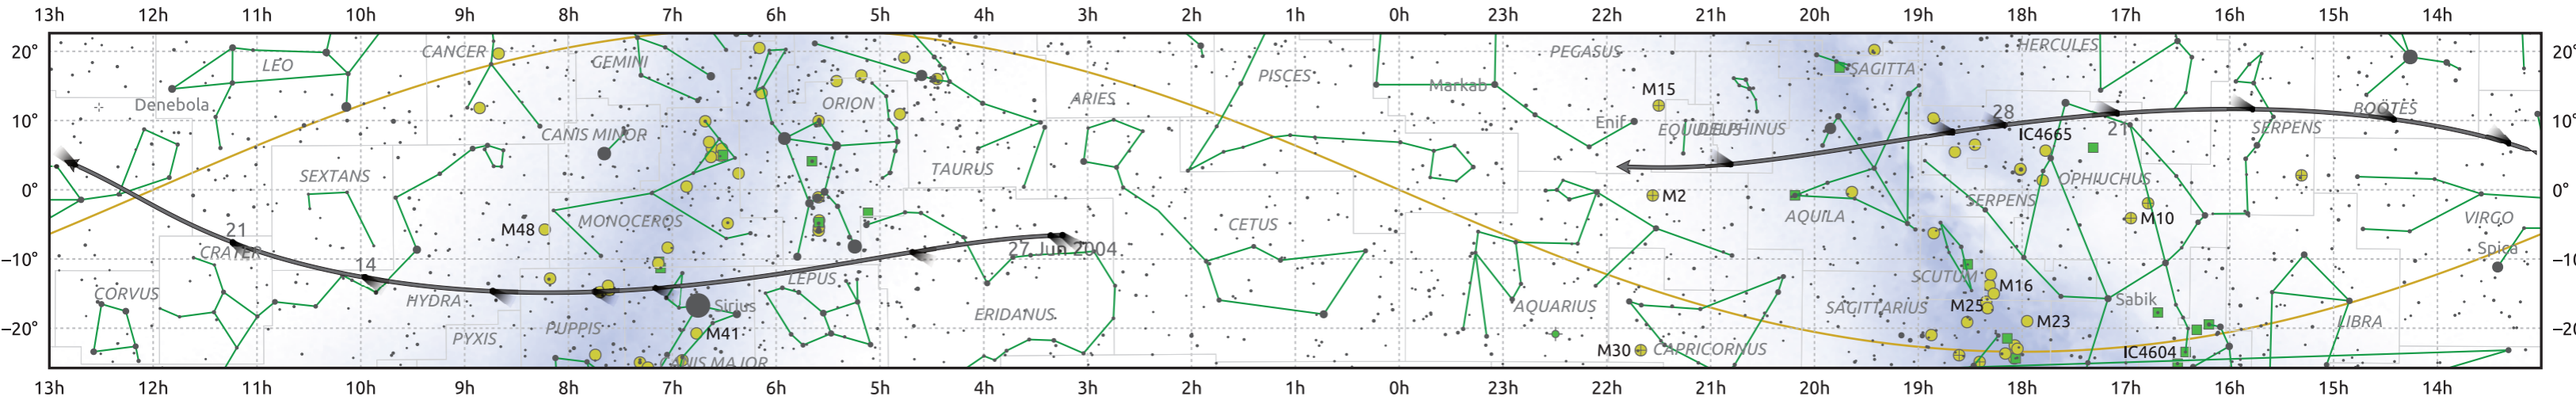

The path of C/2004 R2 (ASAS) starting on 27 Jun 2004

© Dominic Ford 2011–2026. Date markers placed at midnight UTC. Downloaded from <https://in-the-sky.org>

Magnitude scale: -6.0 -5.0 -4.0 -3.0 -2.0 -1.0 -2.0

— Ecliptic Plane

Galaxy
 Bright nebula
 Open cluster
 + Globular cluster
 + Planetary nebula

Date	Mag
2004 Jul 1	14.6
2004 Jul 16	13.7
2004 Jul 31	12.6
2004 Aug 12	11.6
2004 Aug 22	10.5
2004 Aug 31	9.5
2004 Sep 1	9.3
2004 Sep 8	8.4
2004 Sep 14	7.3
2004 Sep 18	6.3
2004 Sep 22	4.5
2004 Sep 24	3.2
2004 Sep 29	4.5
2004 Oct 2	5.8
2004 Oct 6	6.9
2004 Oct 12	7.9
2004 Oct 20	9.0
2004 Oct 29	10.1
2004 Nov 1	10.5
2004 Nov 7	11.2
2004 Nov 18	12.2
2004 Dec 1	13.3
2004 Dec 17	14.3