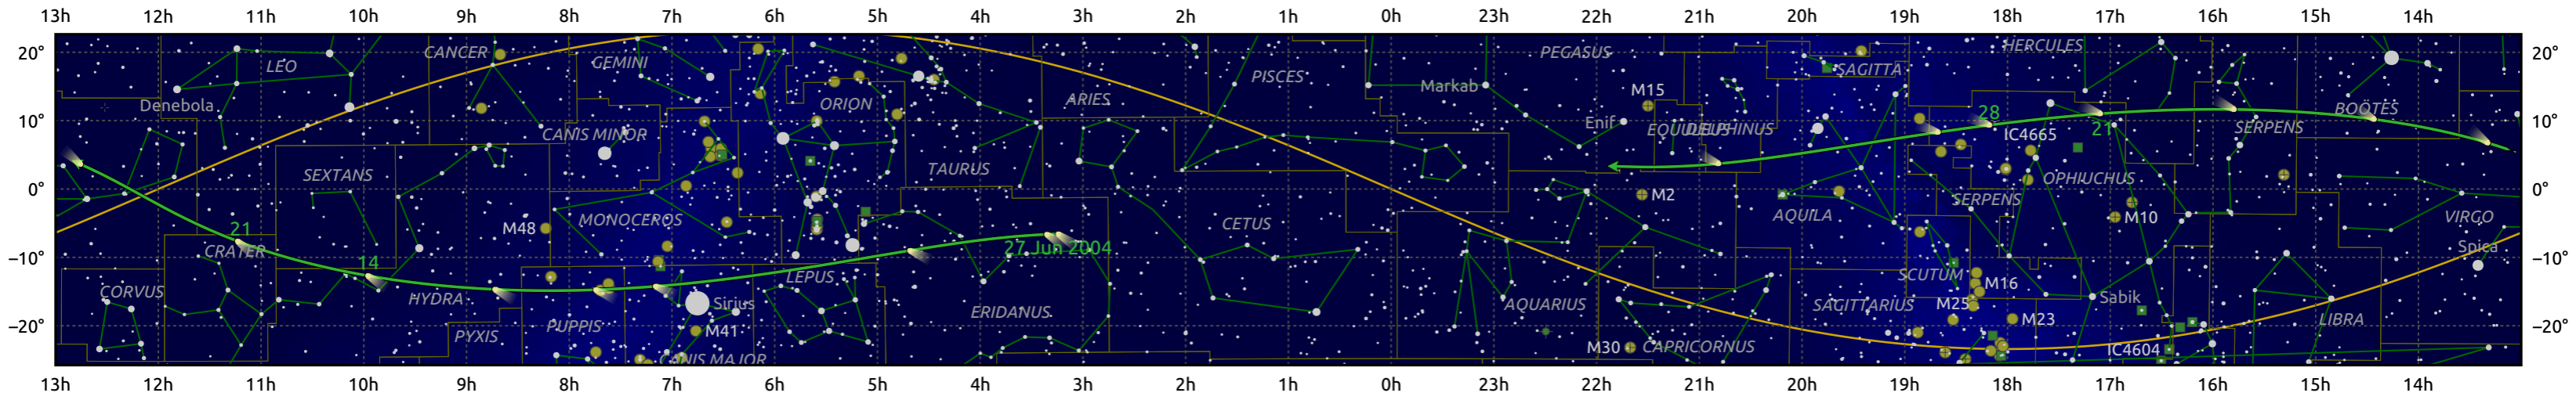

# The path of C/2004 R2 (ASAS) starting on 27 Jun 2004

© Dominic Ford 2011–2026. Date markers placed at midnight UTC. Downloaded from <https://in-the-sky.org>

Magnitude scale: · 6.0 · 5.0 · 4.0 · 3.0 · 2.0 · 1.0 · 0.0 · -1.0 · -2.0

— Ecliptic Plane

◌ Galaxy   
 ◻ Bright nebula   
 ◉ Open cluster   
 ◉+ Globular cluster   
 ◉+ Planetary nebula

Date	Mag
2004 Jul 1	14.6
2004 Jul 16	13.7
2004 Jul 31	12.6
2004 Aug 12	11.6
2004 Aug 22	10.5
2004 Aug 31	9.5
2004 Sep 1	9.3
2004 Sep 8	8.4
2004 Sep 14	7.3
2004 Sep 18	6.3
2004 Sep 22	4.5
2004 Sep 24	3.2
2004 Sep 29	4.5
2004 Oct 2	5.8
2004 Oct 6	6.9
2004 Oct 12	7.9
2004 Oct 20	9.0
2004 Oct 29	10.1
2004 Nov 1	10.5
2004 Nov 7	11.2
2004 Nov 18	12.2
2004 Dec 1	13.3
2004 Dec 17	14.3