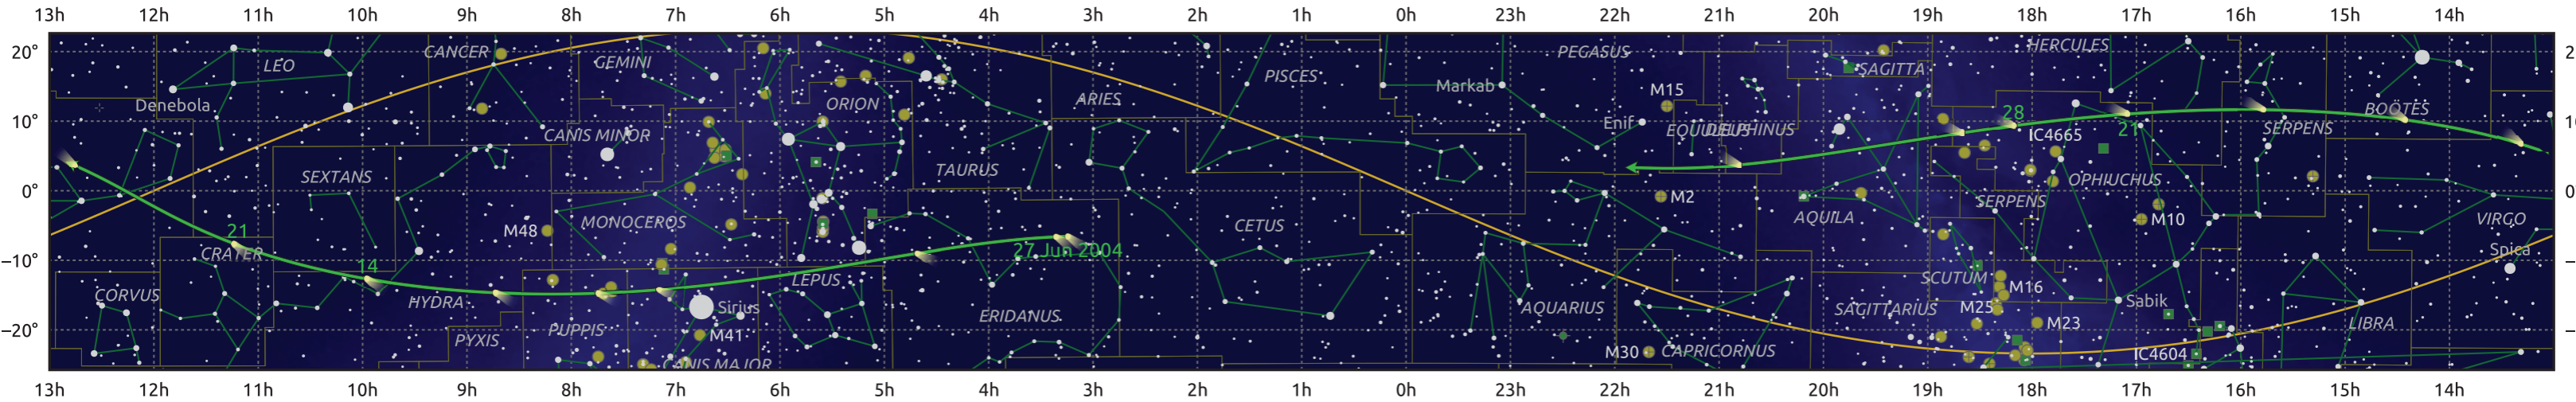

The path of C/2004 R2 (ASAS) starting on 27 Jun 2004

© Dominic Ford 2011–2026. Date markers placed at midnight UTC. Downloaded from <https://in-the-sky.org>

Magnitude scale: -6.0 -5.0 -4.0 -3.0 -2.0 -1.0 -2.0

Ecliptic Plane

Galaxy
 Bright nebula
 Open cluster
 Globular cluster
 Planetary nebula

Date	Mag
2004 Jul 1	14.6
2004 Jul 16	13.7
2004 Jul 31	12.6
2004 Aug 12	11.6
2004 Aug 22	10.5
2004 Aug 31	9.5
2004 Sep 1	9.3
2004 Sep 8	8.4
2004 Sep 14	7.3
2004 Sep 18	6.3
2004 Sep 22	4.5
2004 Sep 24	3.2
2004 Sep 29	4.5
2004 Oct 2	5.8
2004 Oct 6	6.9
2004 Oct 12	7.9
2004 Oct 20	9.0
2004 Oct 29	10.1
2004 Nov 1	10.5
2004 Nov 7	11.2
2004 Nov 18	12.2
2004 Dec 1	13.3
2004 Dec 17	14.3