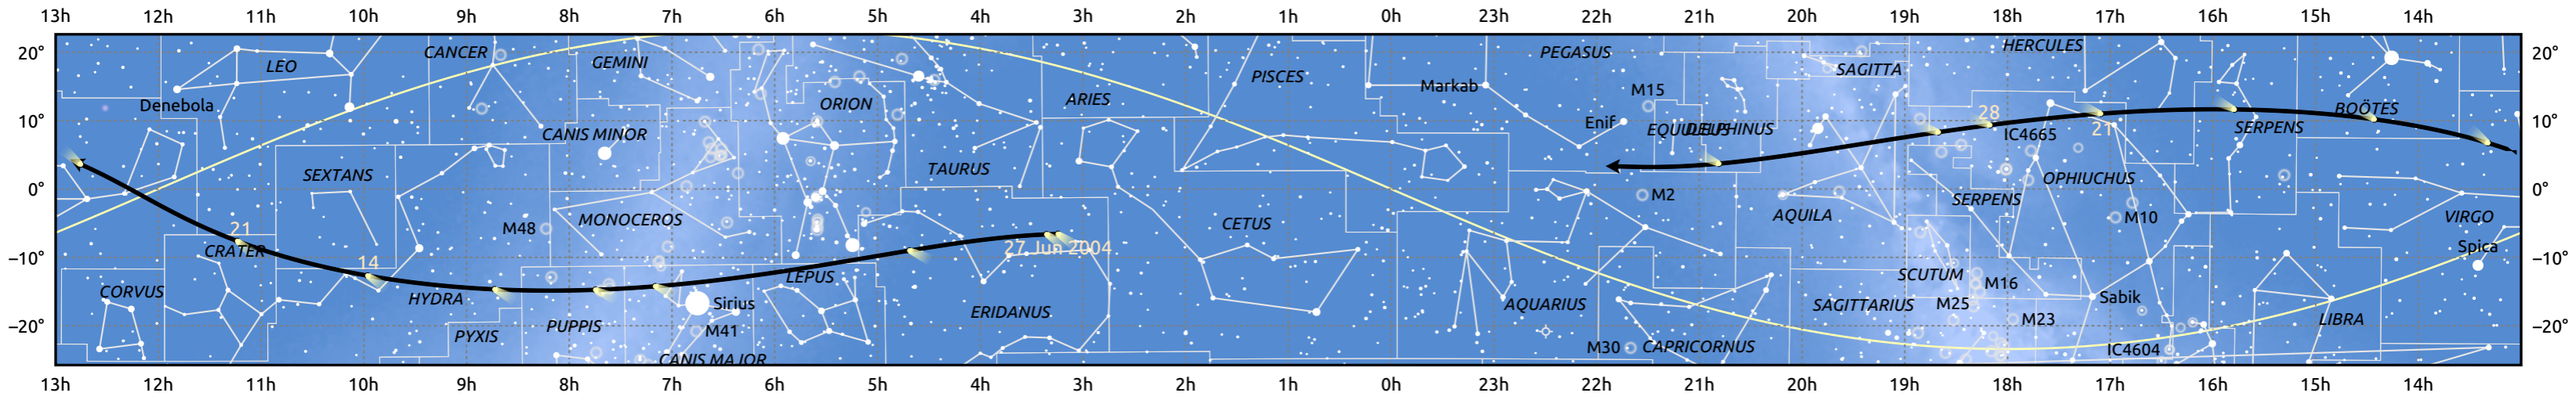

# The path of C/2004 R2 (ASAS) starting on 27 Jun 2004

© Dominic Ford 2011–2026. Date markers placed at midnight UTC. Downloaded from <https://in-the-sky.org>

Magnitude scale: · 6.0 · 5.0 · 4.0 · 3.0 · 2.0 · 1.0 ● 0.0 ● -1.0 ● -2.0

— Ecliptic Plane

Galaxy    Bright nebula    Open cluster    Globular cluster    Planetary nebula

Date	Mag
2004 Jul 1	14.6
2004 Jul 16	13.7
2004 Jul 31	12.6
2004 Aug 12	11.6
2004 Aug 22	10.5
2004 Aug 31	9.5
2004 Sep 1	9.3
2004 Sep 8	8.4
2004 Sep 14	7.3
2004 Sep 18	6.3
2004 Sep 22	4.5
2004 Sep 24	3.2
2004 Sep 29	4.5
2004 Oct 2	5.8
2004 Oct 6	6.9
2004 Oct 12	7.9
2004 Oct 20	9.0
2004 Oct 29	10.1
2004 Nov 1	10.5
2004 Nov 7	11.2
2004 Nov 18	12.2
2004 Dec 1	13.3
2004 Dec 17	14.3