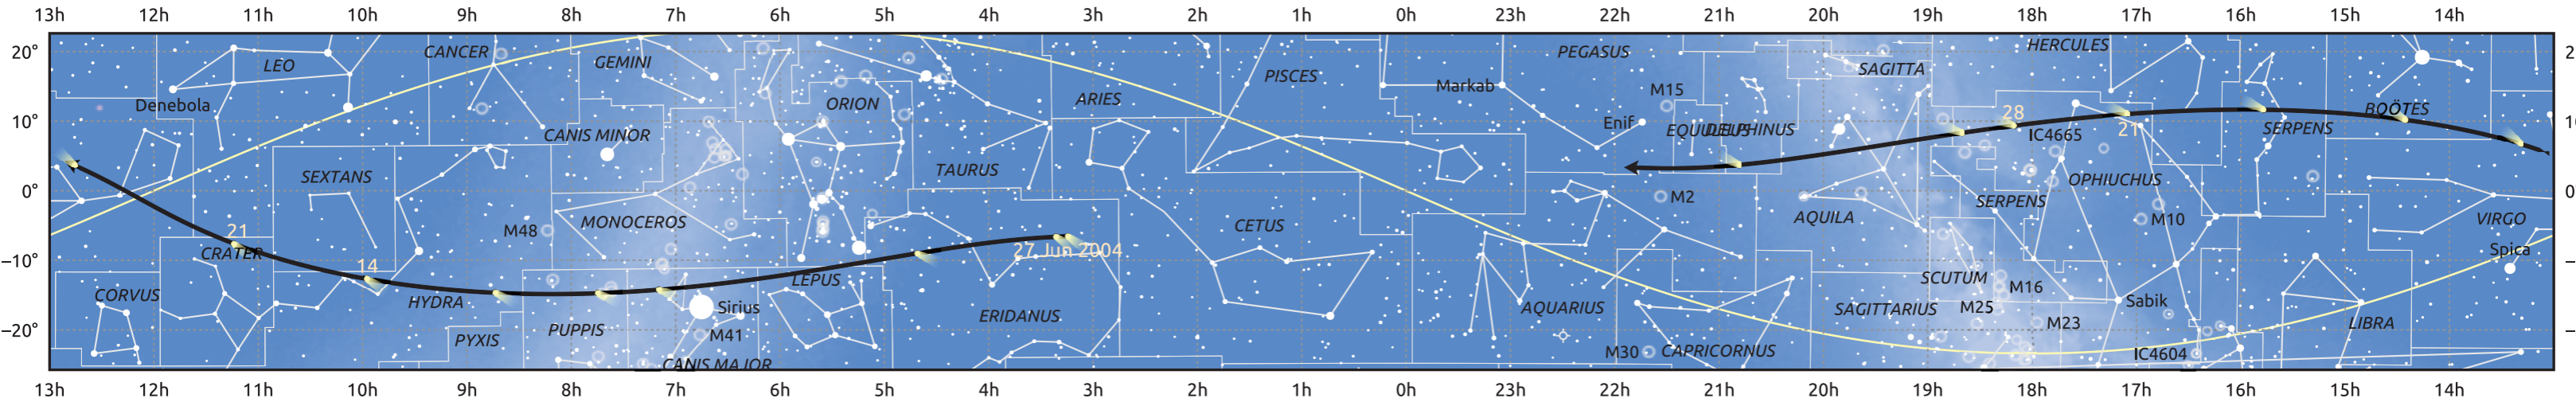

The path of C/2004 R2 (ASAS) starting on 27 Jun 2004

© Dominic Ford 2011–2026. Date markers placed at midnight UTC. Downloaded from <https://in-the-sky.org>

Magnitude scale: -6.0 -5.0 -4.0 -3.0 -2.0 -1.0 -0.0 -1.0 -2.0

Ecliptic Plane

Galaxy Bright nebula Open cluster Globular cluster Planetary nebula

Date	Mag
2004 Jul 1	14.6
2004 Jul 16	13.7
2004 Jul 31	12.6
2004 Aug 12	11.6
2004 Aug 22	10.5
2004 Aug 31	9.5
2004 Sep 1	9.3
2004 Sep 8	8.4
2004 Sep 14	7.3
2004 Sep 18	6.3
2004 Sep 22	4.5
2004 Sep 24	3.2
2004 Sep 29	4.5
2004 Oct 2	5.8
2004 Oct 6	6.9
2004 Oct 12	7.9
2004 Oct 20	9.0
2004 Oct 29	10.1
2004 Nov 1	10.5
2004 Nov 7	11.2
2004 Nov 18	12.2
2004 Dec 1	13.3
2004 Dec 17	14.3