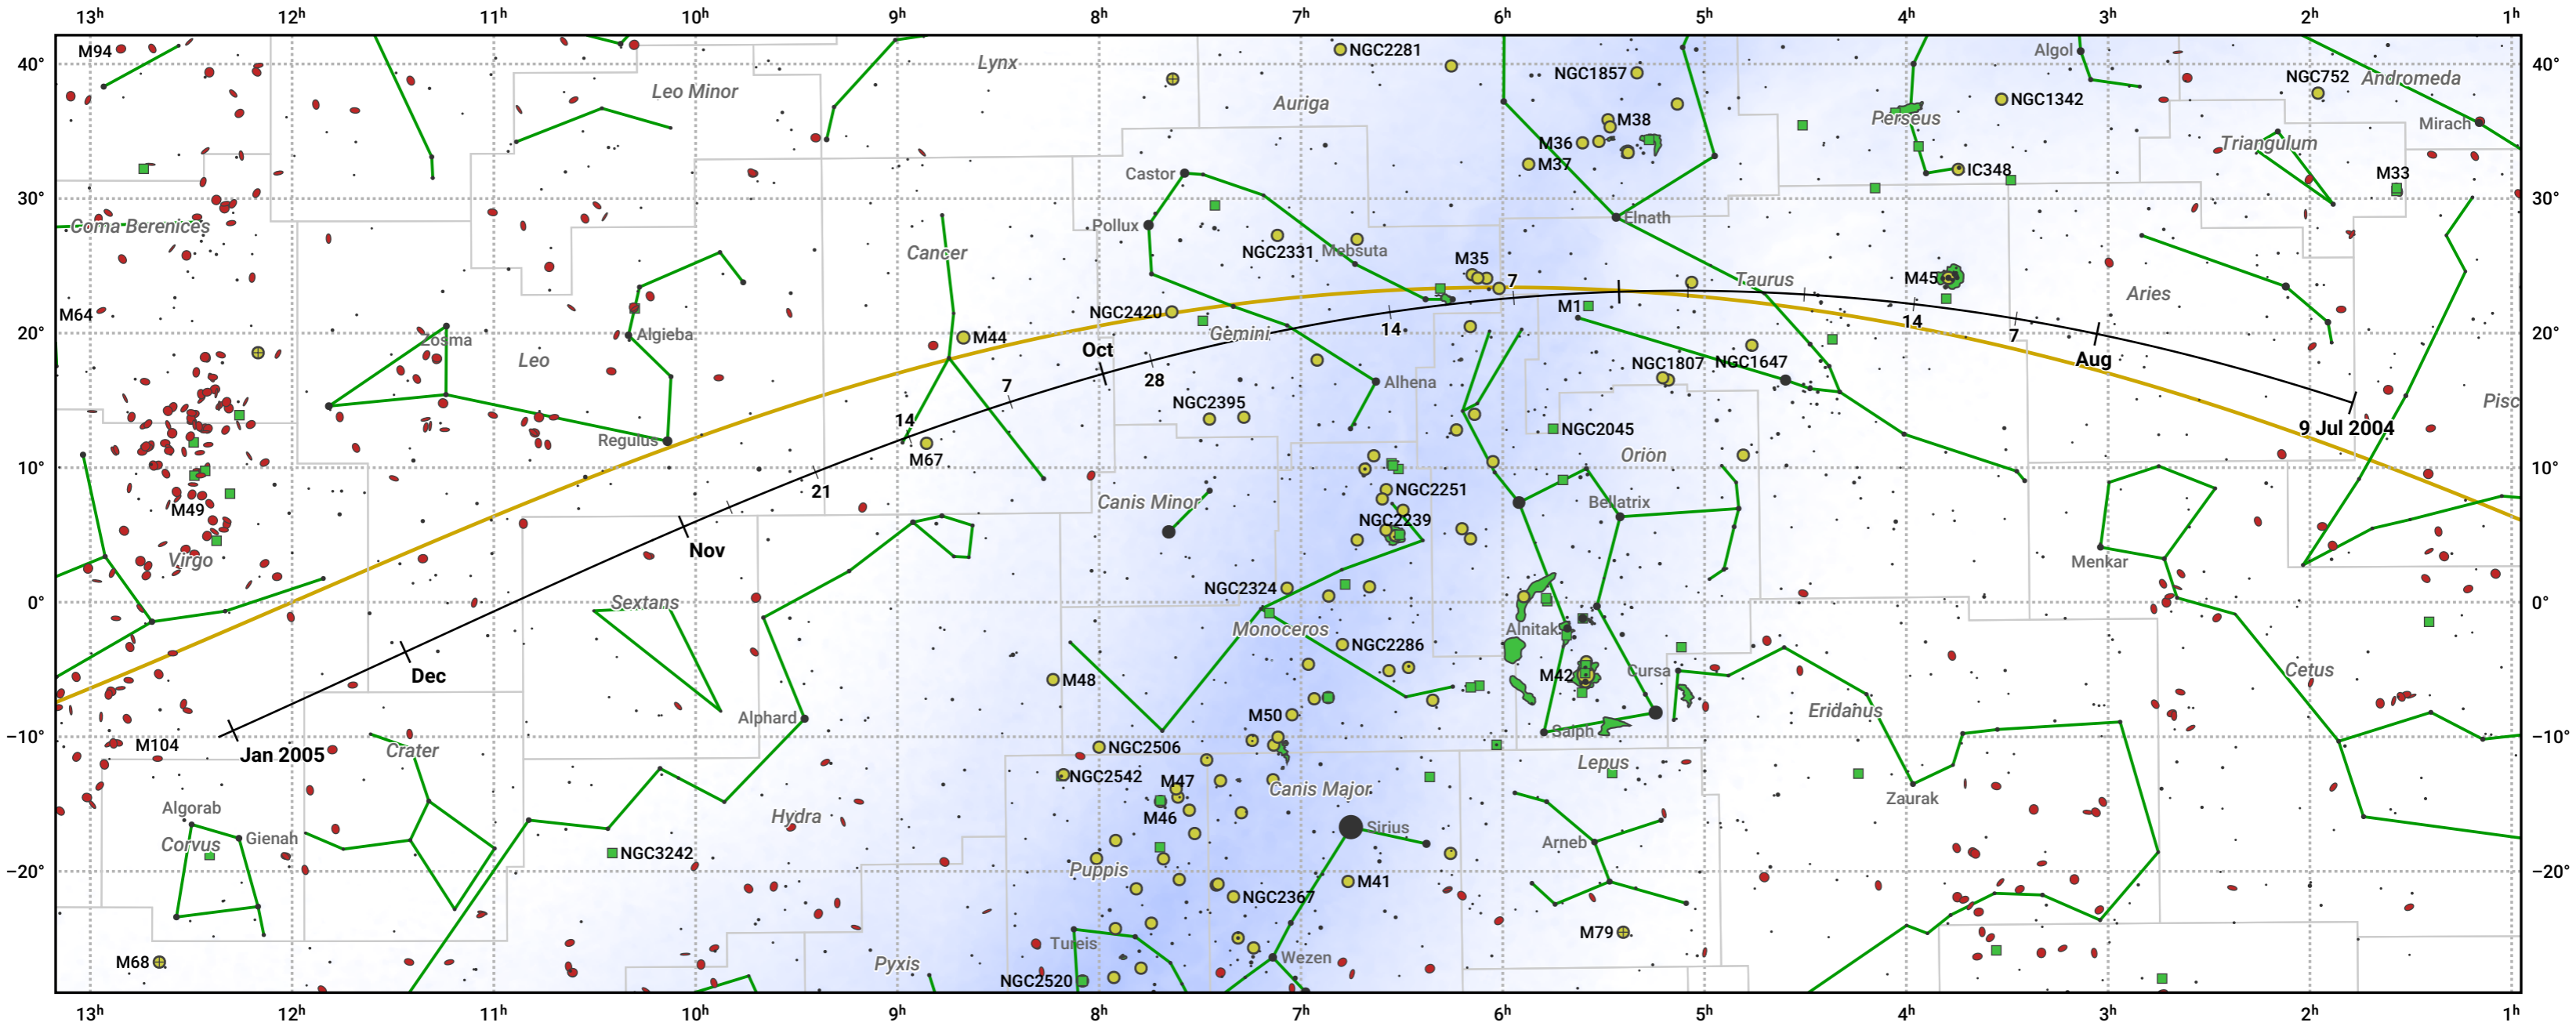

The path of 104P/Kowal starting on 9 Jul 2004

© Dominic Ford 2011–2024. Date markers placed at midnight UTC. Downloaded from <https://in-the-sky.org>

Magnitude scale: ·6.0 ·5.0 ·4.0 ·3.0 ·2.0 ·1.0 ●0.0 ●-1.0 ●-2.0

— Ecliptic Plane

● Galaxy ■ Bright nebula ● Open cluster ⊕ Globular cluster

Date	Mag
2004 Aug 1	11.6
2004 Aug 25	10.6
2004 Sep 1	10.4
2004 Nov 1	9.9
2005 Jan 1	11.4