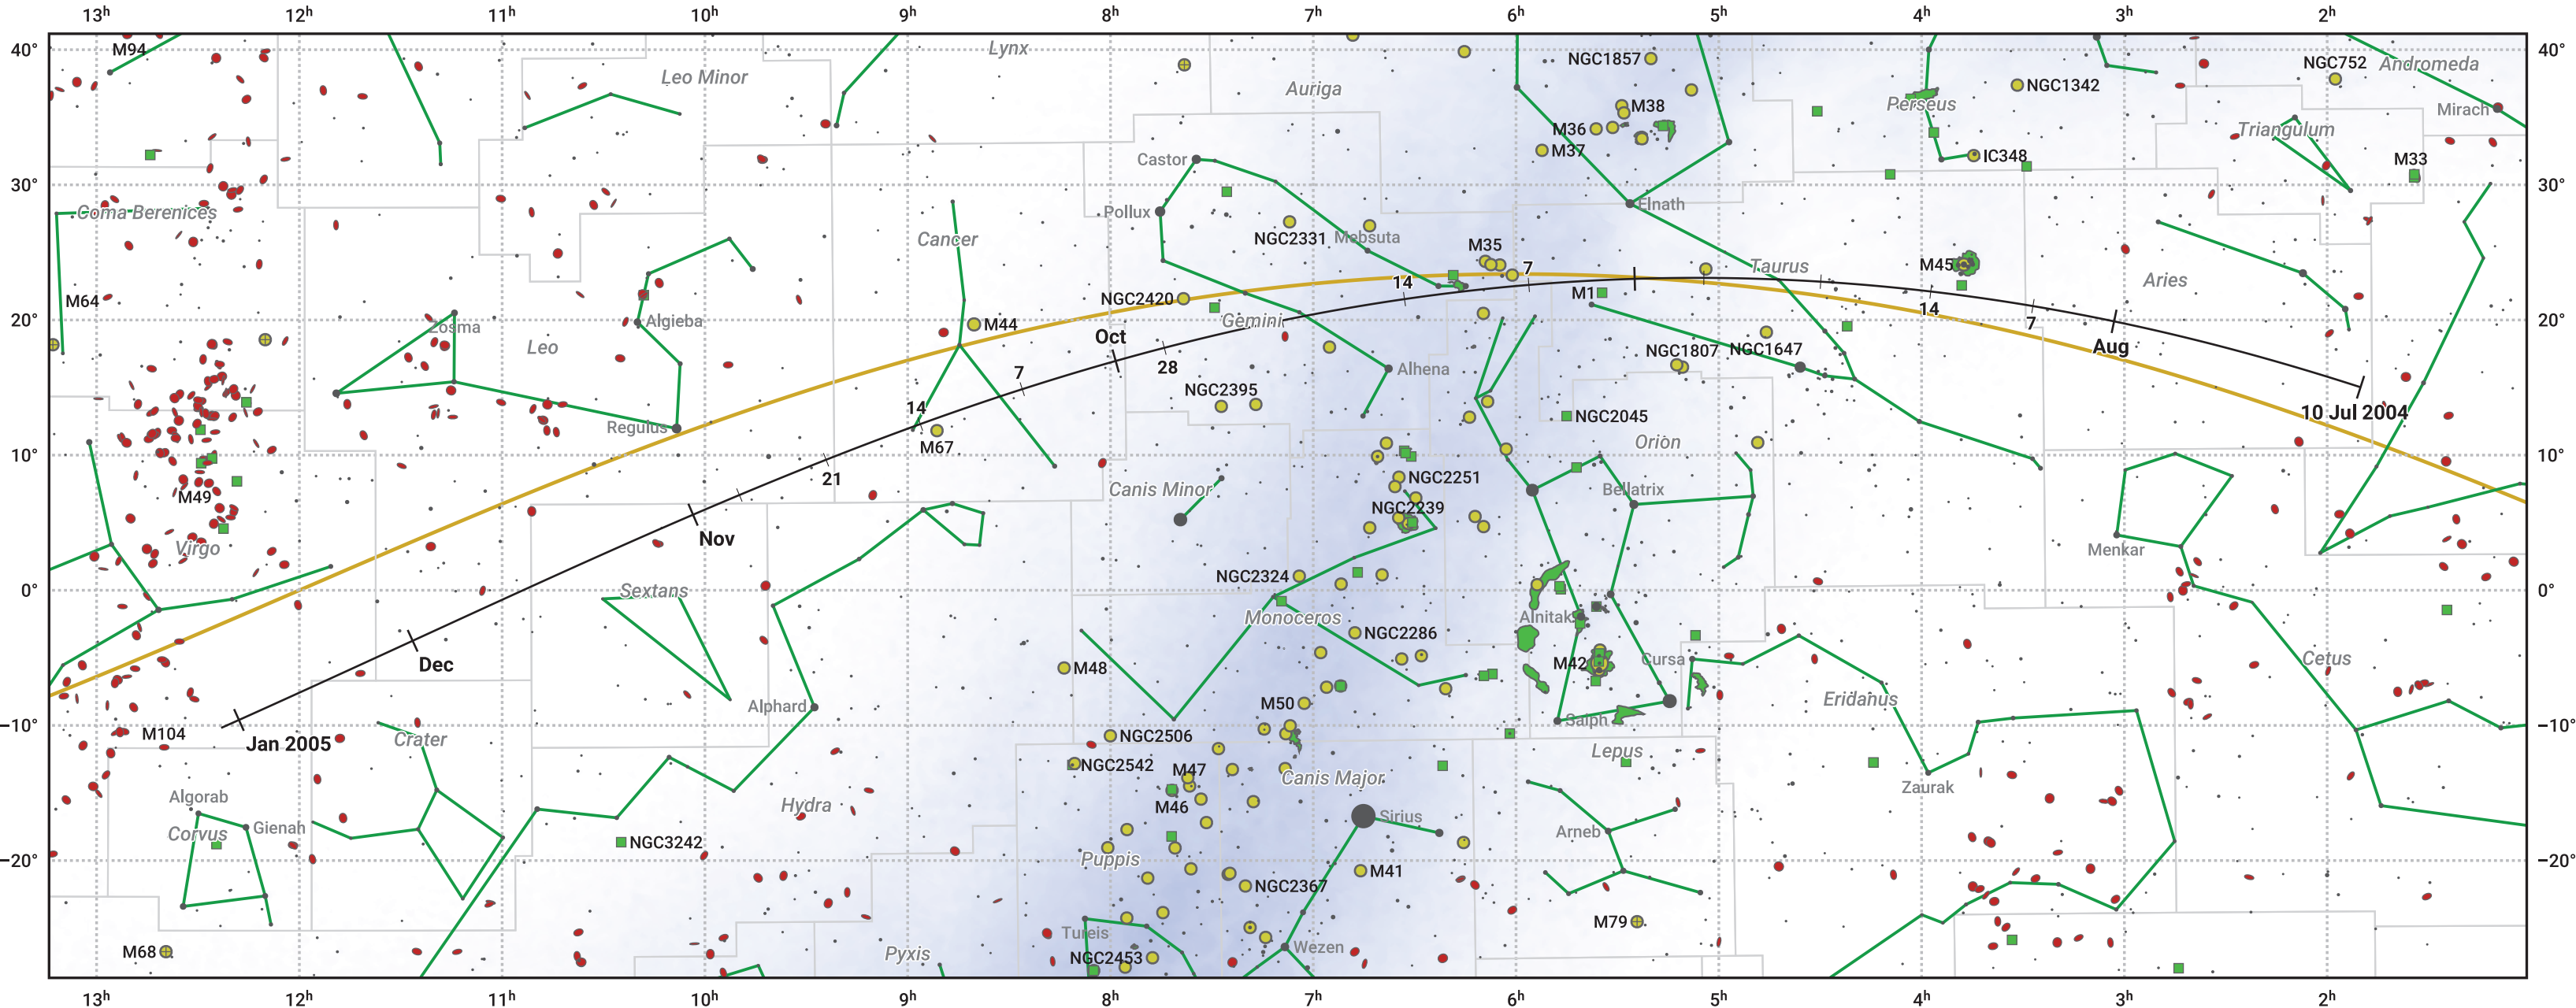

The path of 104P/Kowal starting on 10 Jul 2004

© Dominic Ford 2011–2024. Date markers placed at midnight UTC. Downloaded from <https://in-the-sky.org>

Magnitude scale: 6.0 5.0 4.0 3.0 2.0 1.0 0.0 -1.0 -2.0

— Ecliptic Plane

Galaxy Bright nebula Open cluster Globular cluster

Date	Mag
2004 Aug 2	11.6
2004 Aug 26	10.6
2004 Sep 1	10.4
2004 Nov 1	9.9
2005 Jan 1	11.4