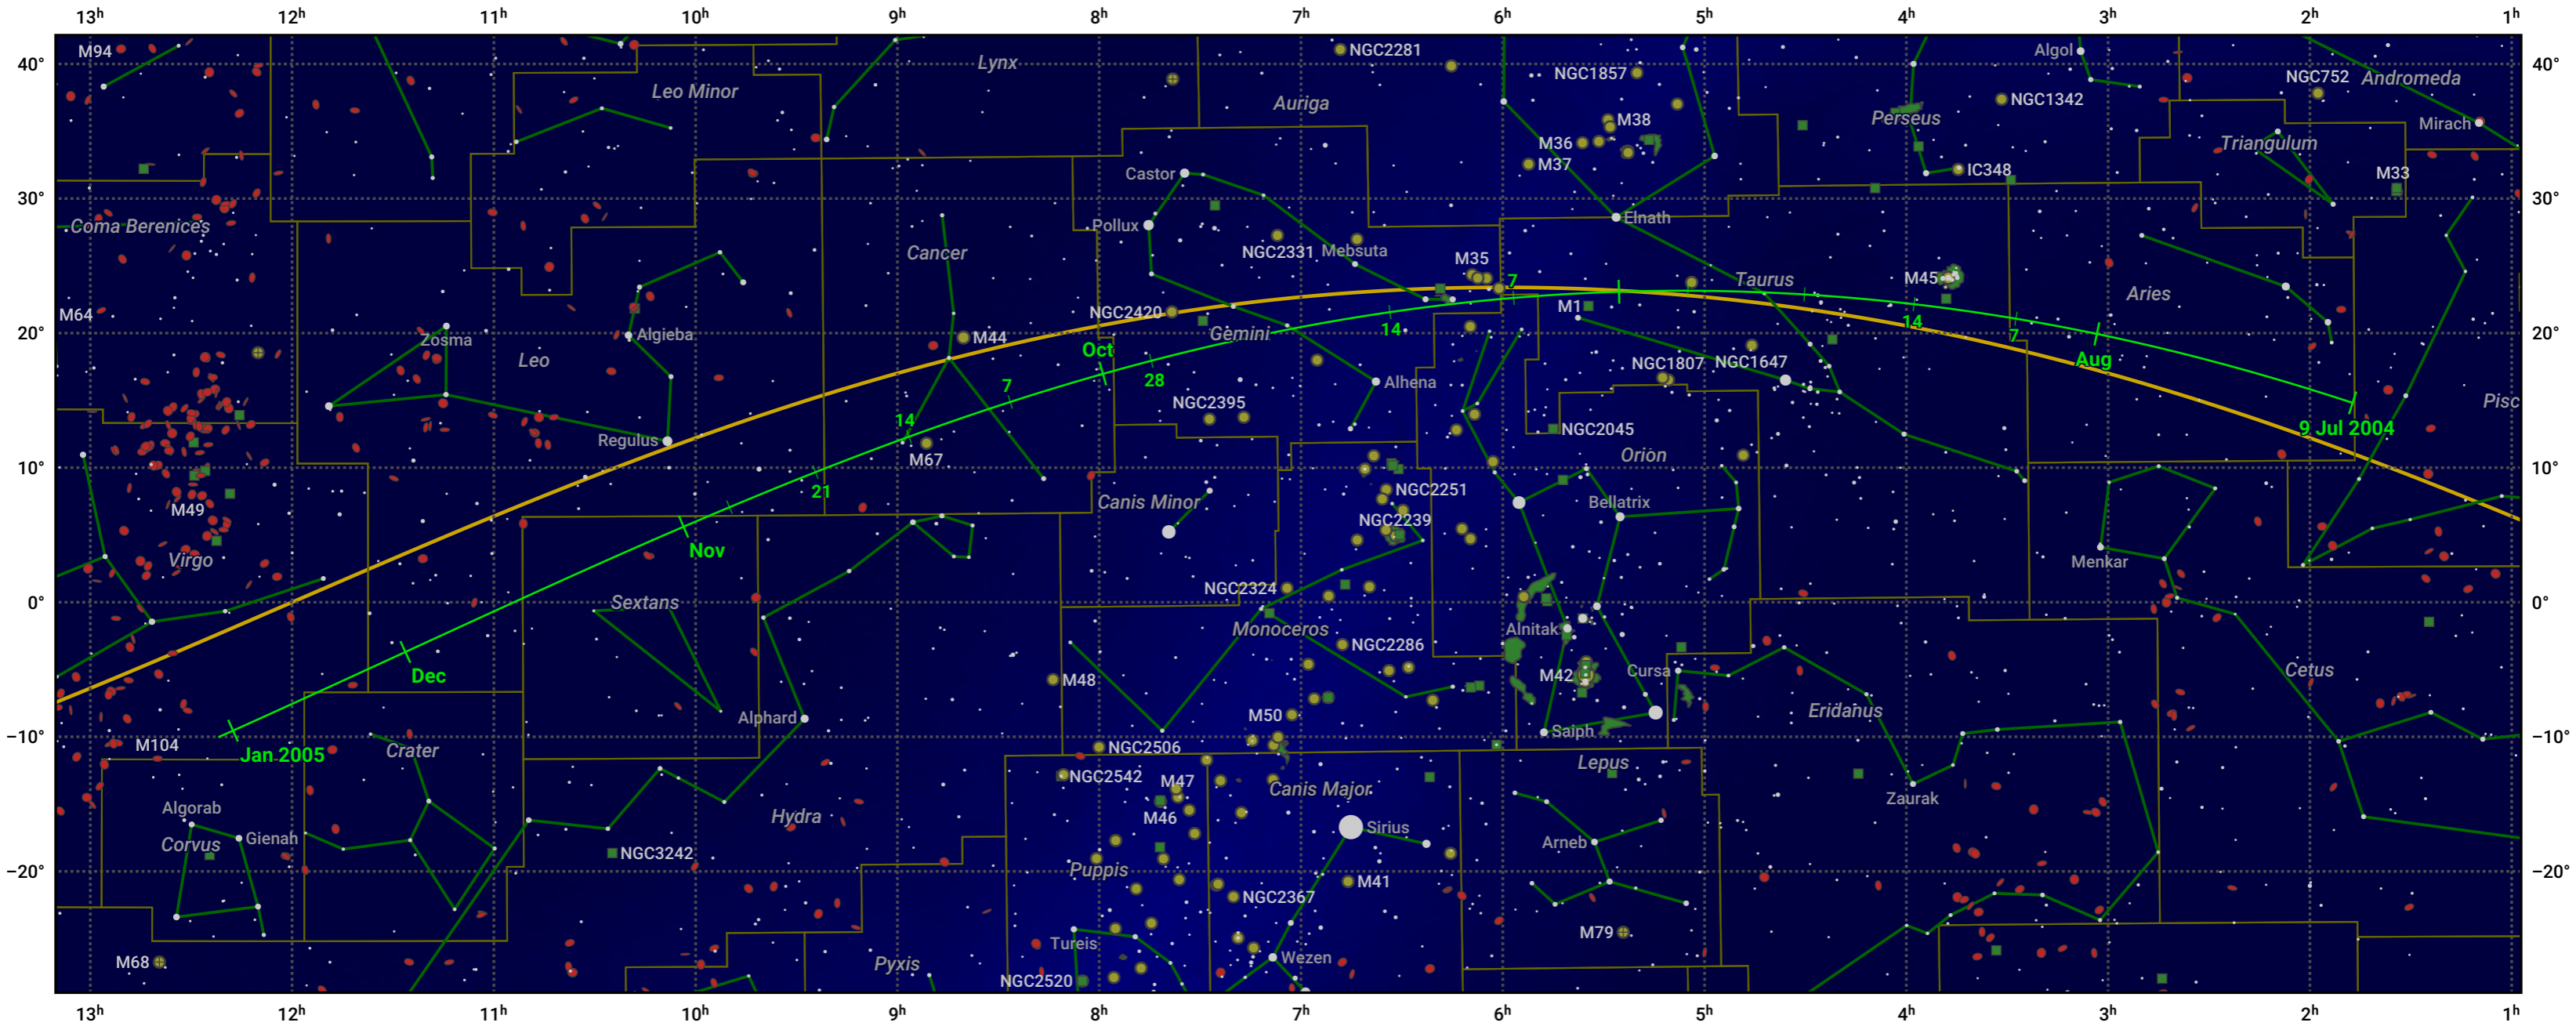

The path of 104P/Kowal starting on 9 Jul 2004

© Dominic Ford 2011–2024. Date markers placed at midnight UTC. Downloaded from <https://in-the-sky.org>

Magnitude scale: -6.0 -5.0 -4.0 -3.0 -2.0 -1.0 -2.0

— Ecliptic Plane

● Galaxy ■ Bright nebula ● Open cluster ⊕ Globular cluster

Date	Mag
2004 Aug 1	11.6
2004 Aug 25	10.6
2004 Sep 1	10.4
2004 Nov 1	9.9
2005 Jan 1	11.4