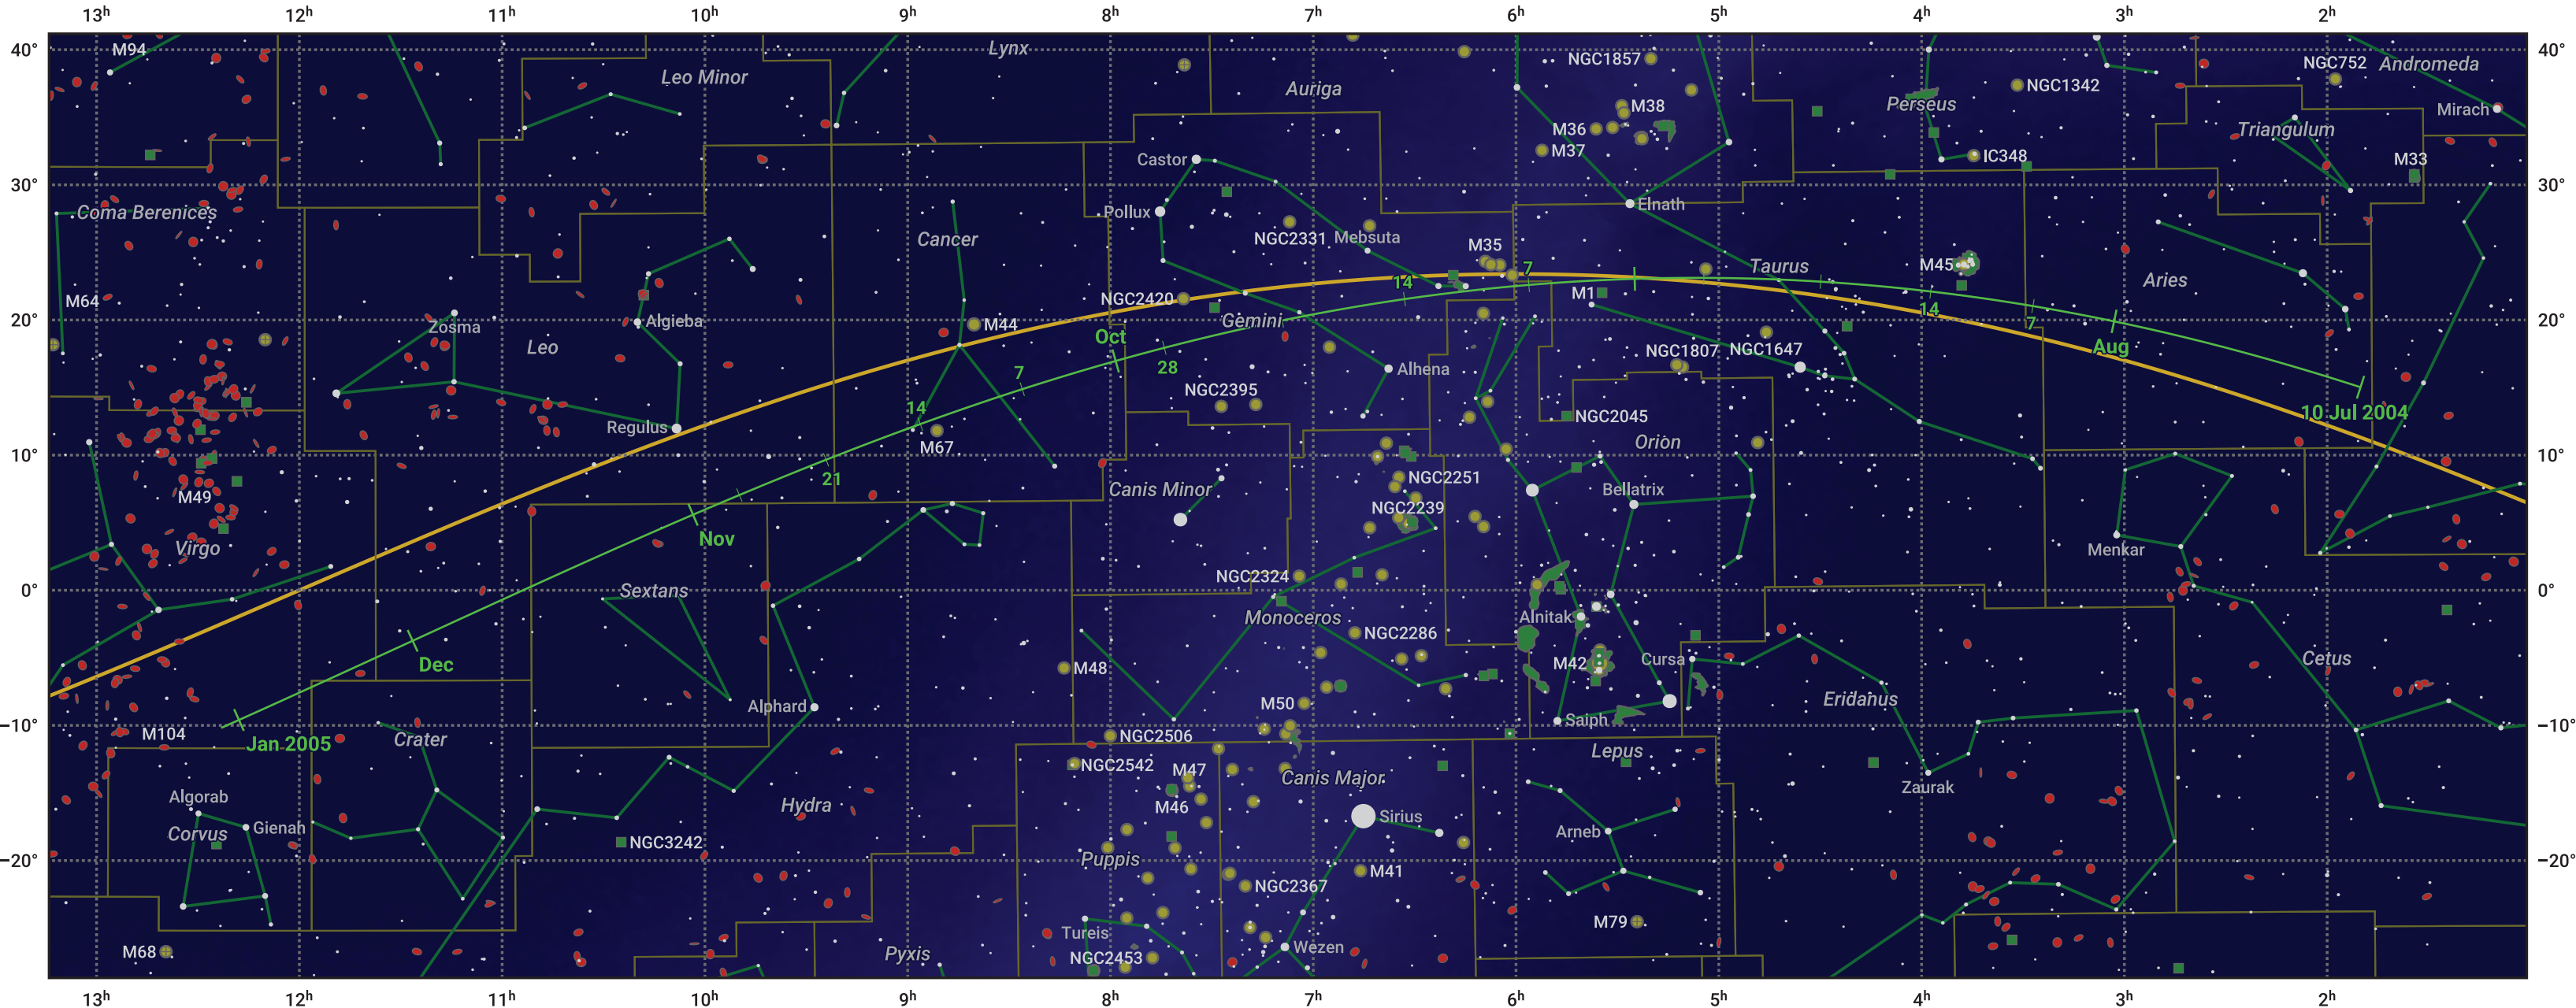

The path of 104P/Kowal starting on 10 Jul 2004

Magnitude scale: \cdot 6.0 \cdot 5.0 \cdot 4.0 \cdot 3.0 \cdot 2.0 \bullet 1.0 \bullet 0.0 \bullet -1.0 \bullet -2.0

— Ecliptic Plane

- Galaxy
- Bright nebula
- Open cluster
- Globular cluster

Date	Mag
2004 Aug 2	11.6
2004 Aug 26	10.6
2004 Sep 1	10.4
2004 Nov 1	9.9
2005 Jan 1	11.4