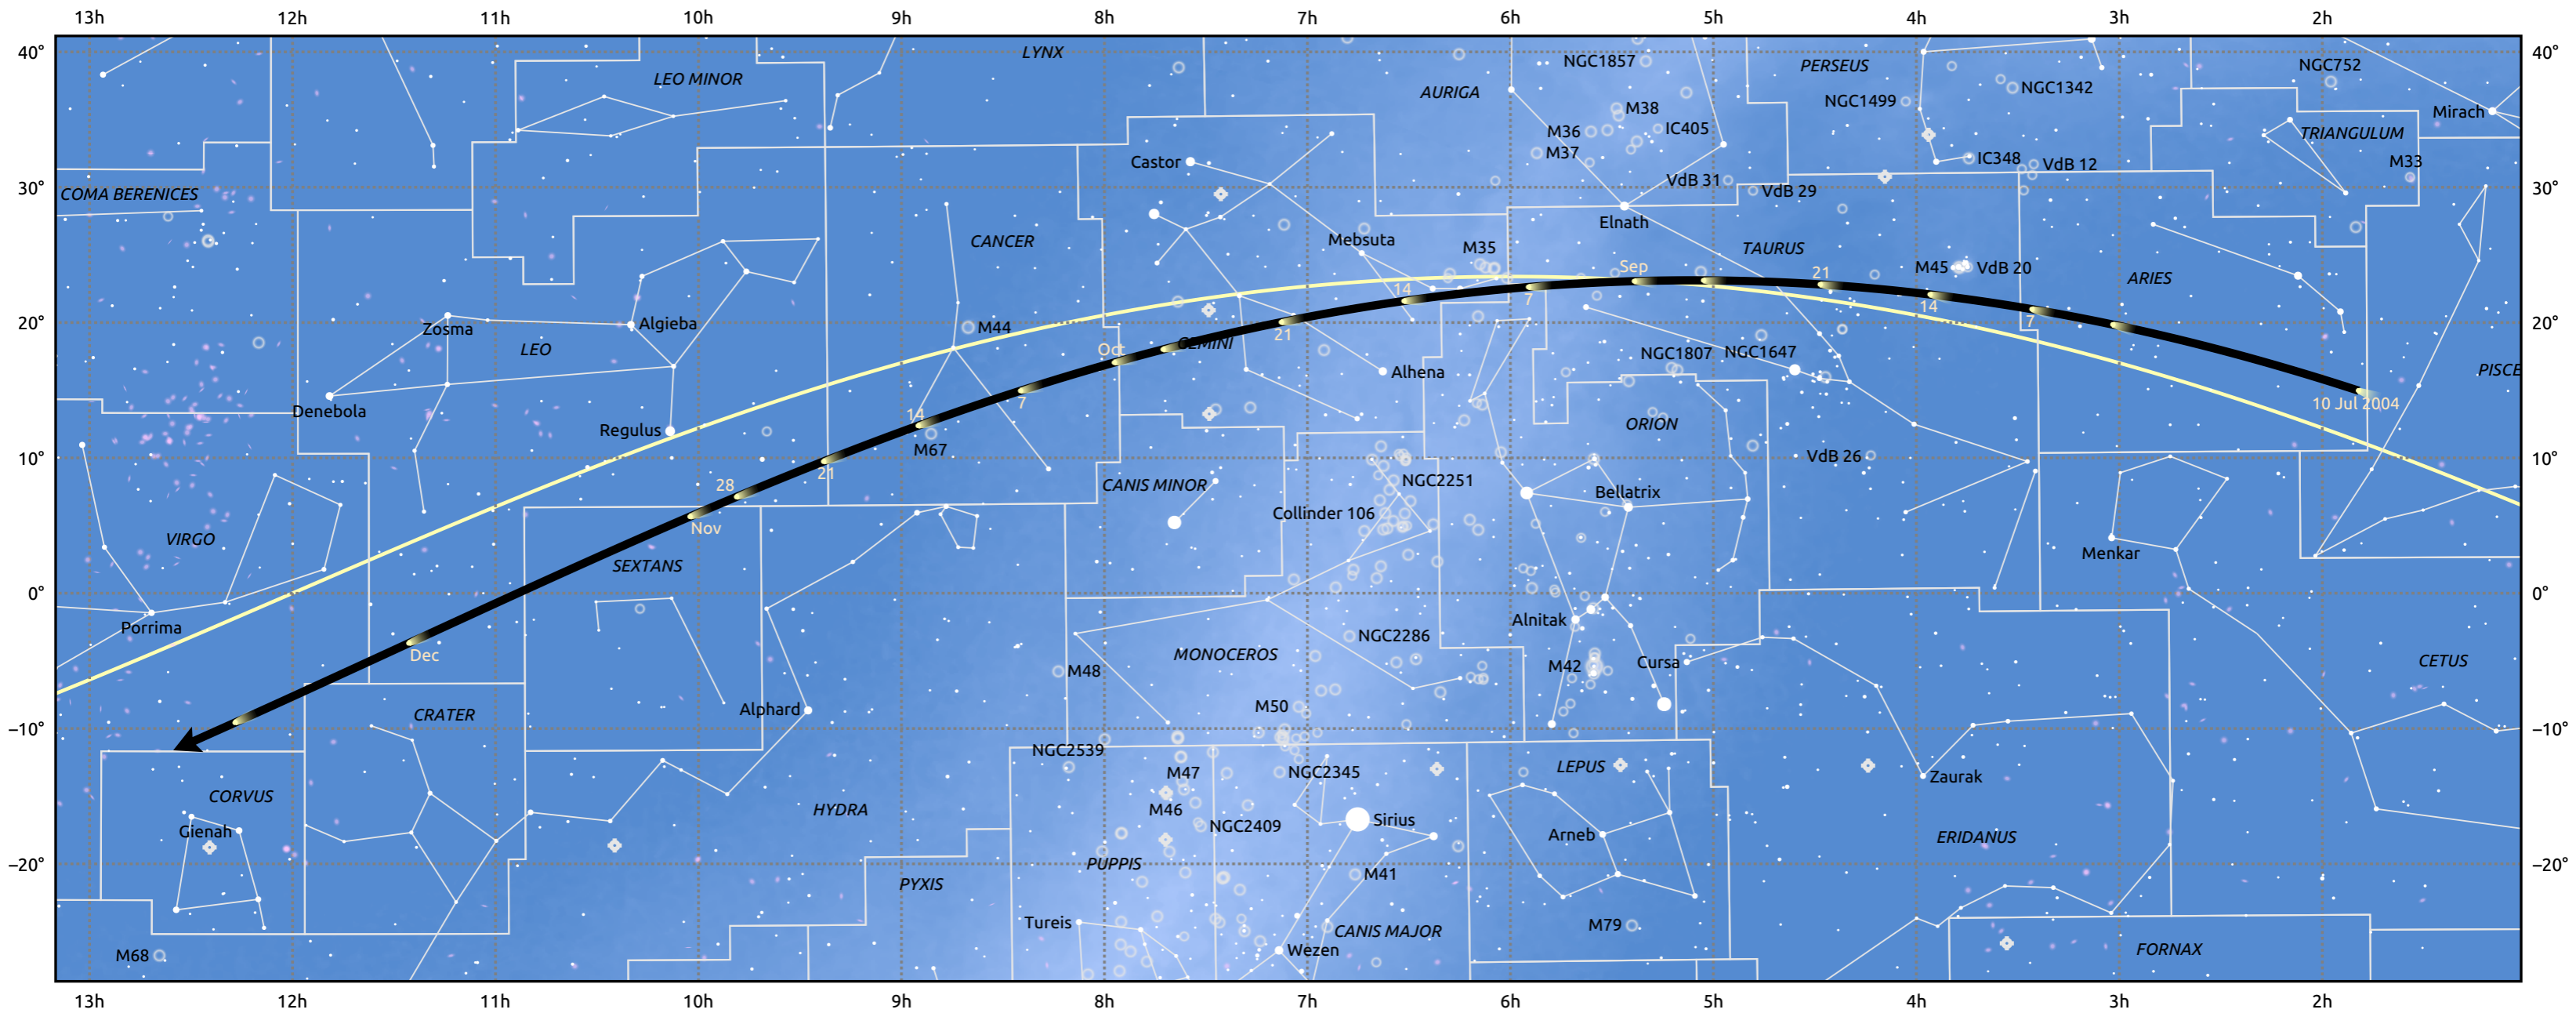

# The path of 104P/Kowal starting on 10 Jul 2004

© Dominic Ford 2011–2025. Date markers placed at midnight UTC. Downloaded from <https://in-the-sky.org>

Magnitude scale: ·6.0 ·5.0 ·4.0 ·3.0 ·2.0 ·1.0 ●0.0 ●-1.0 ●-2.0

— Ecliptic Plane

Galaxy Bright nebula Open cluster Globular cluster Planetary nebula

Date	Mag
2004 Aug 2	11.6
2004 Aug 26	10.6
2004 Sep 1	10.4
2004 Nov 1	9.9
2005 Jan 1	11.4