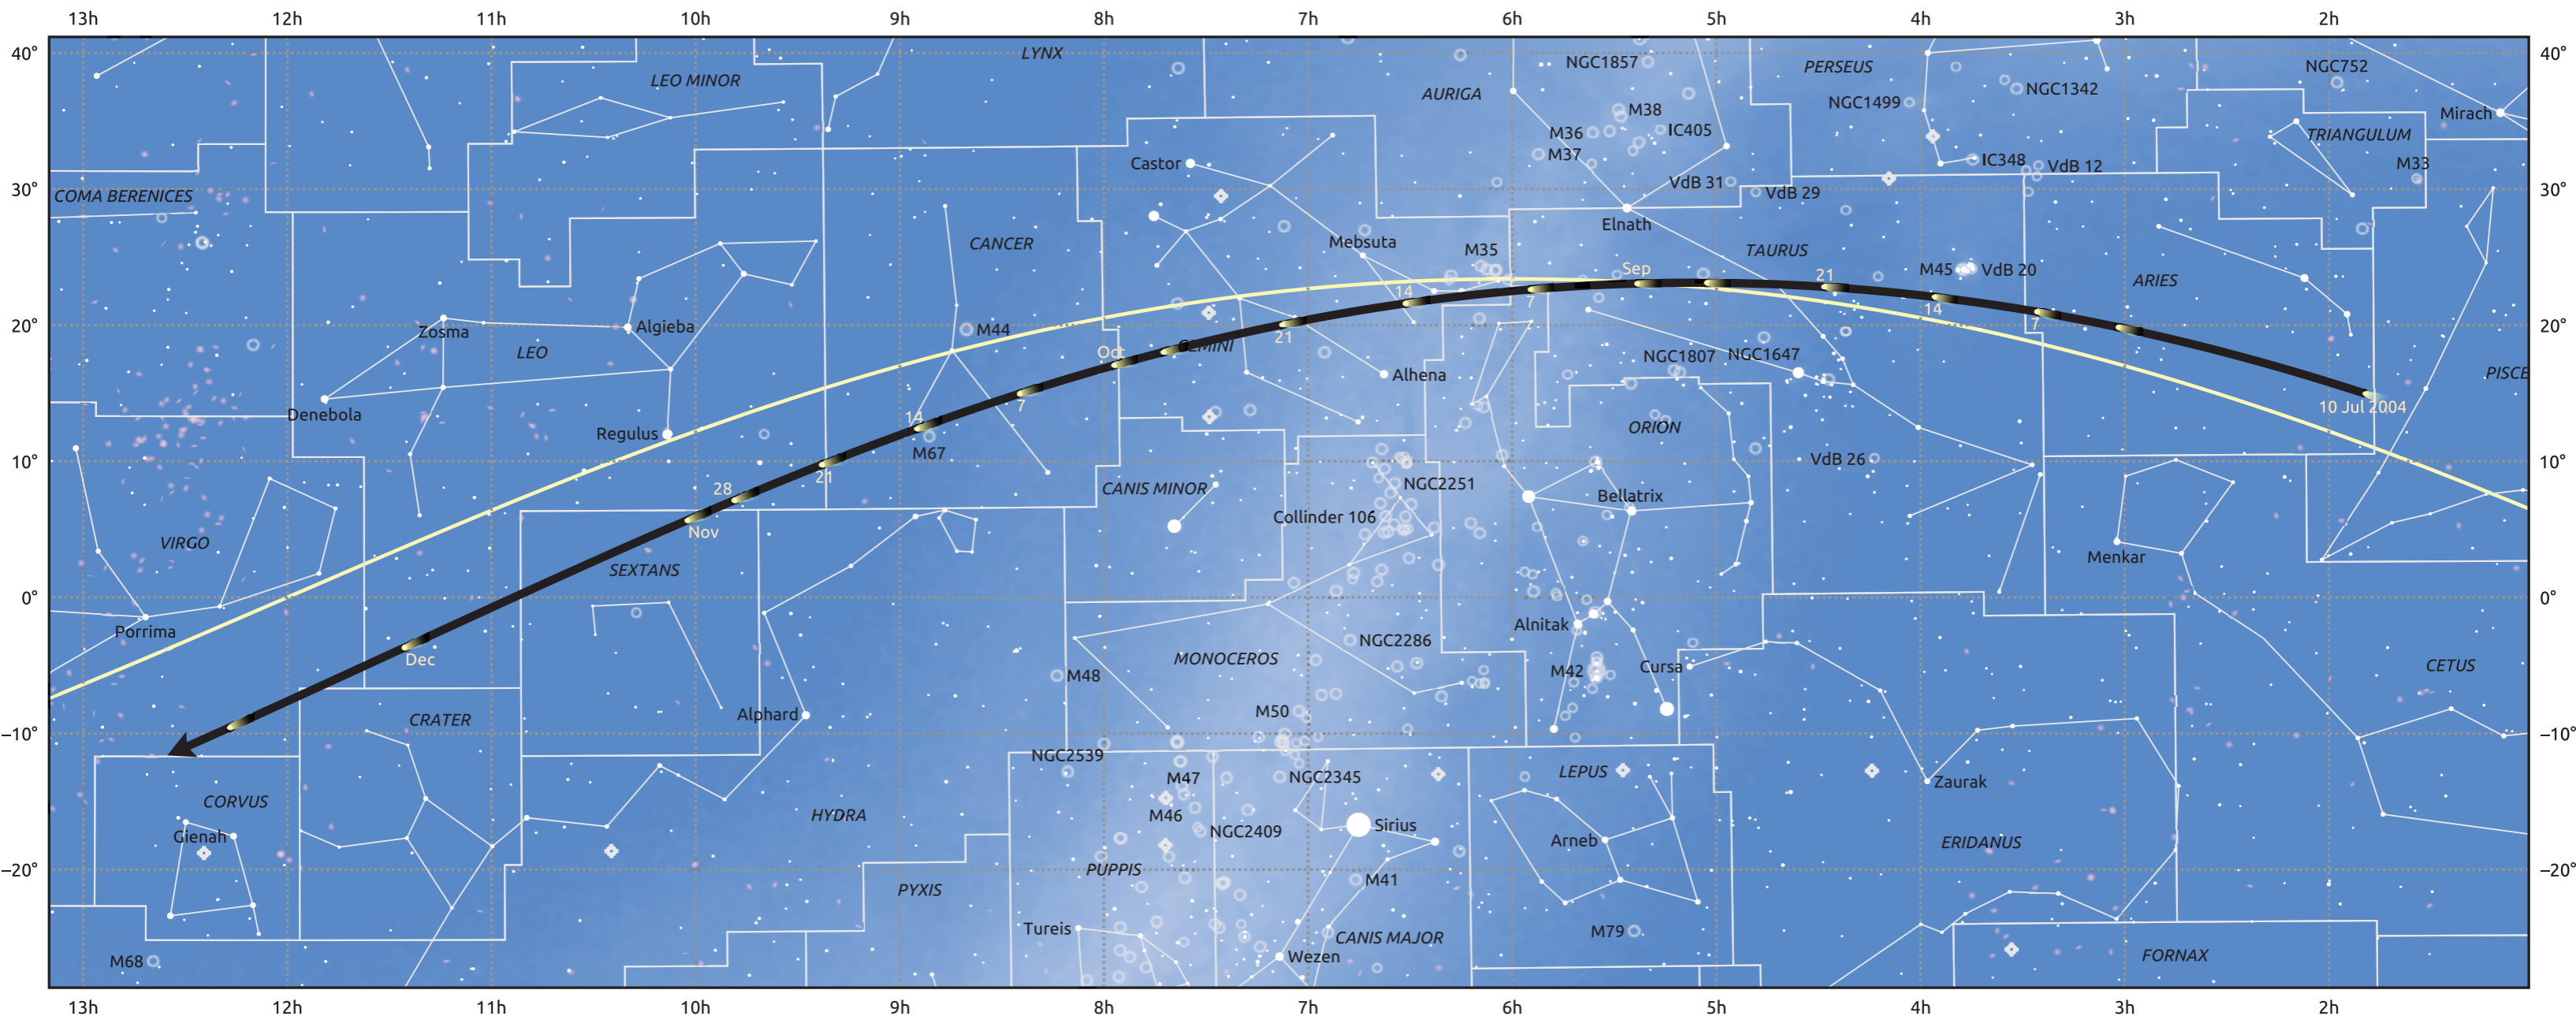

The path of 104P/Kowal starting on 10 Jul 2004

© Dominic Ford 2011–2025. Date markers placed at midnight UTC. Downloaded from <https://in-the-sky.org>

Magnitude scale: -6.0 -5.0 -4.0 -3.0 -2.0 -1.0 -2.0

Ecliptic Plane

Galaxy Bright nebula Open cluster Globular cluster Planetary nebula

Date	Mag
2004 Aug 2	11.6
2004 Aug 26	10.6
2004 Sep 1	10.4
2004 Nov 1	9.9
2005 Jan 1	11.4