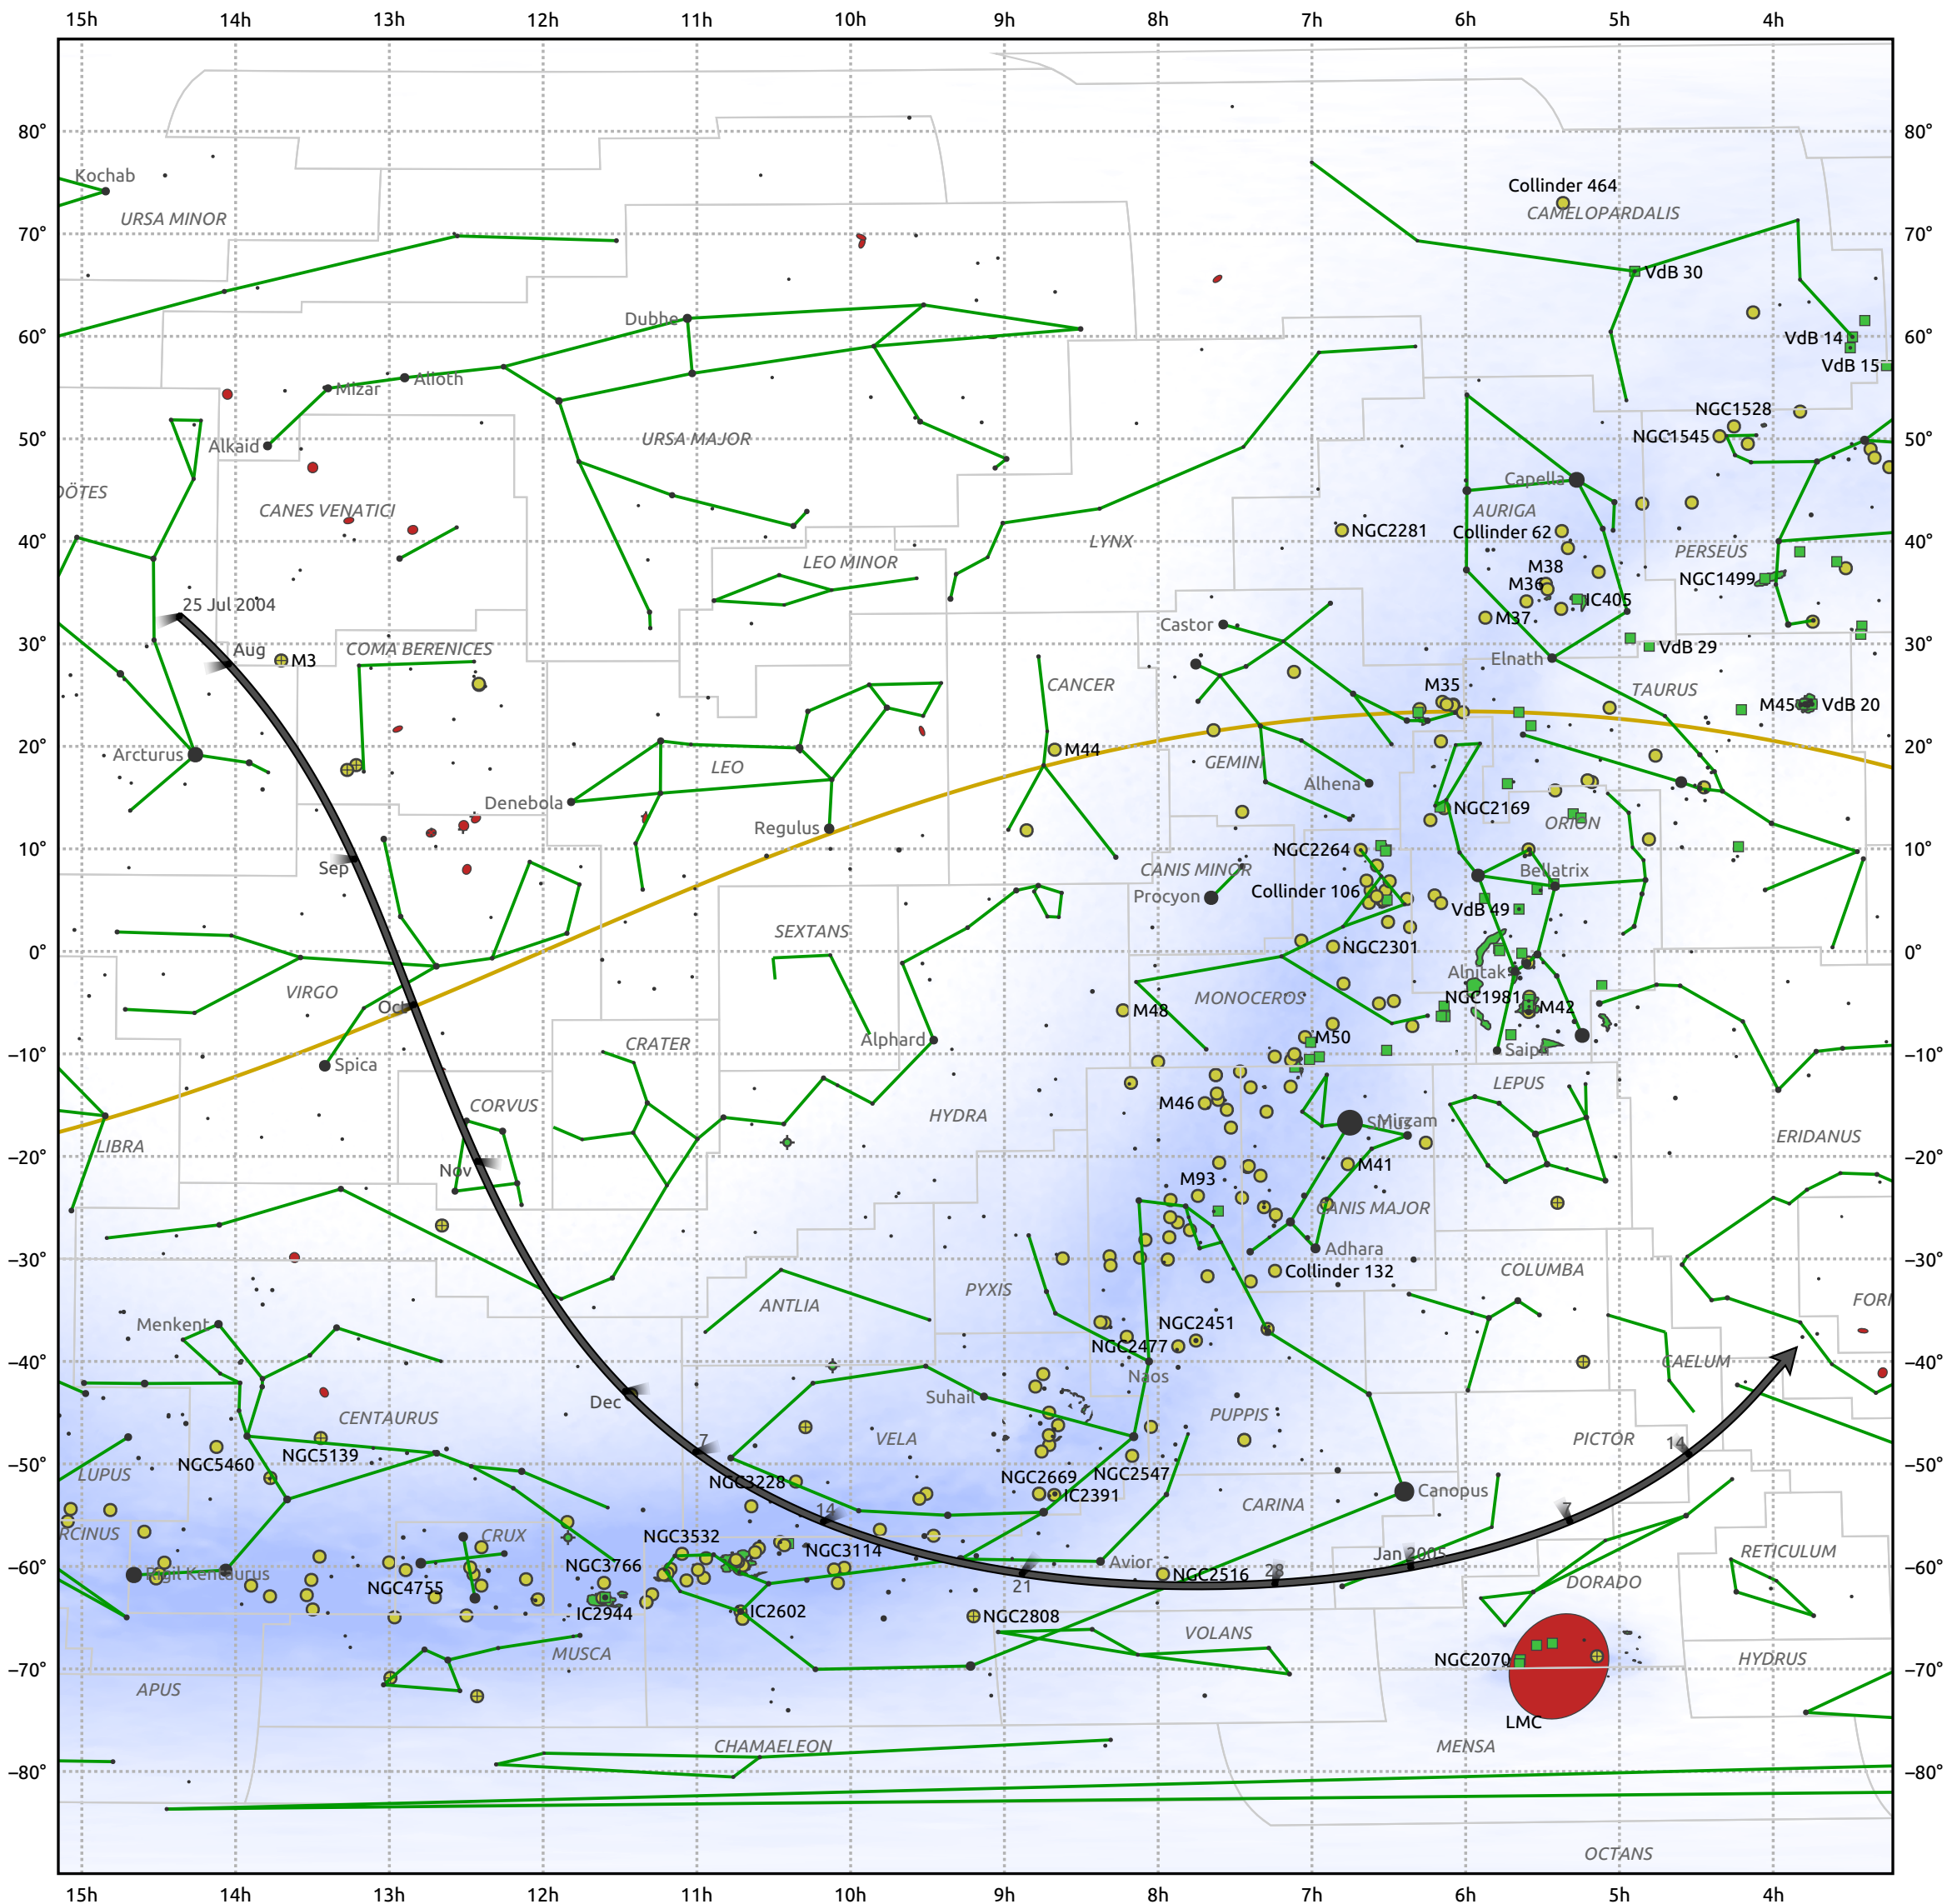

The path of C/2003 K4 (LINEAR) starting on 25 Jul 2004

© Dominic Ford 2011–2025. Date markers placed at midnight UTC. Downloaded from <https://in-the-sky.org>

Magnitude scale: 5.0 4.0 3.0 2.0 1.0 0.0 -1.0 -2.0

— Ecliptic Plane

● Galaxy ■ Bright nebula ● Open cluster ⊕ Globular cluster ⊕ Planetary nebula

Date	Mag
2004 Sep 1	6.4
2004 Sep 6	6.3
2004 Nov 1	5.5
2005 Jan 1	6.7
2005 Jan 13	7.3