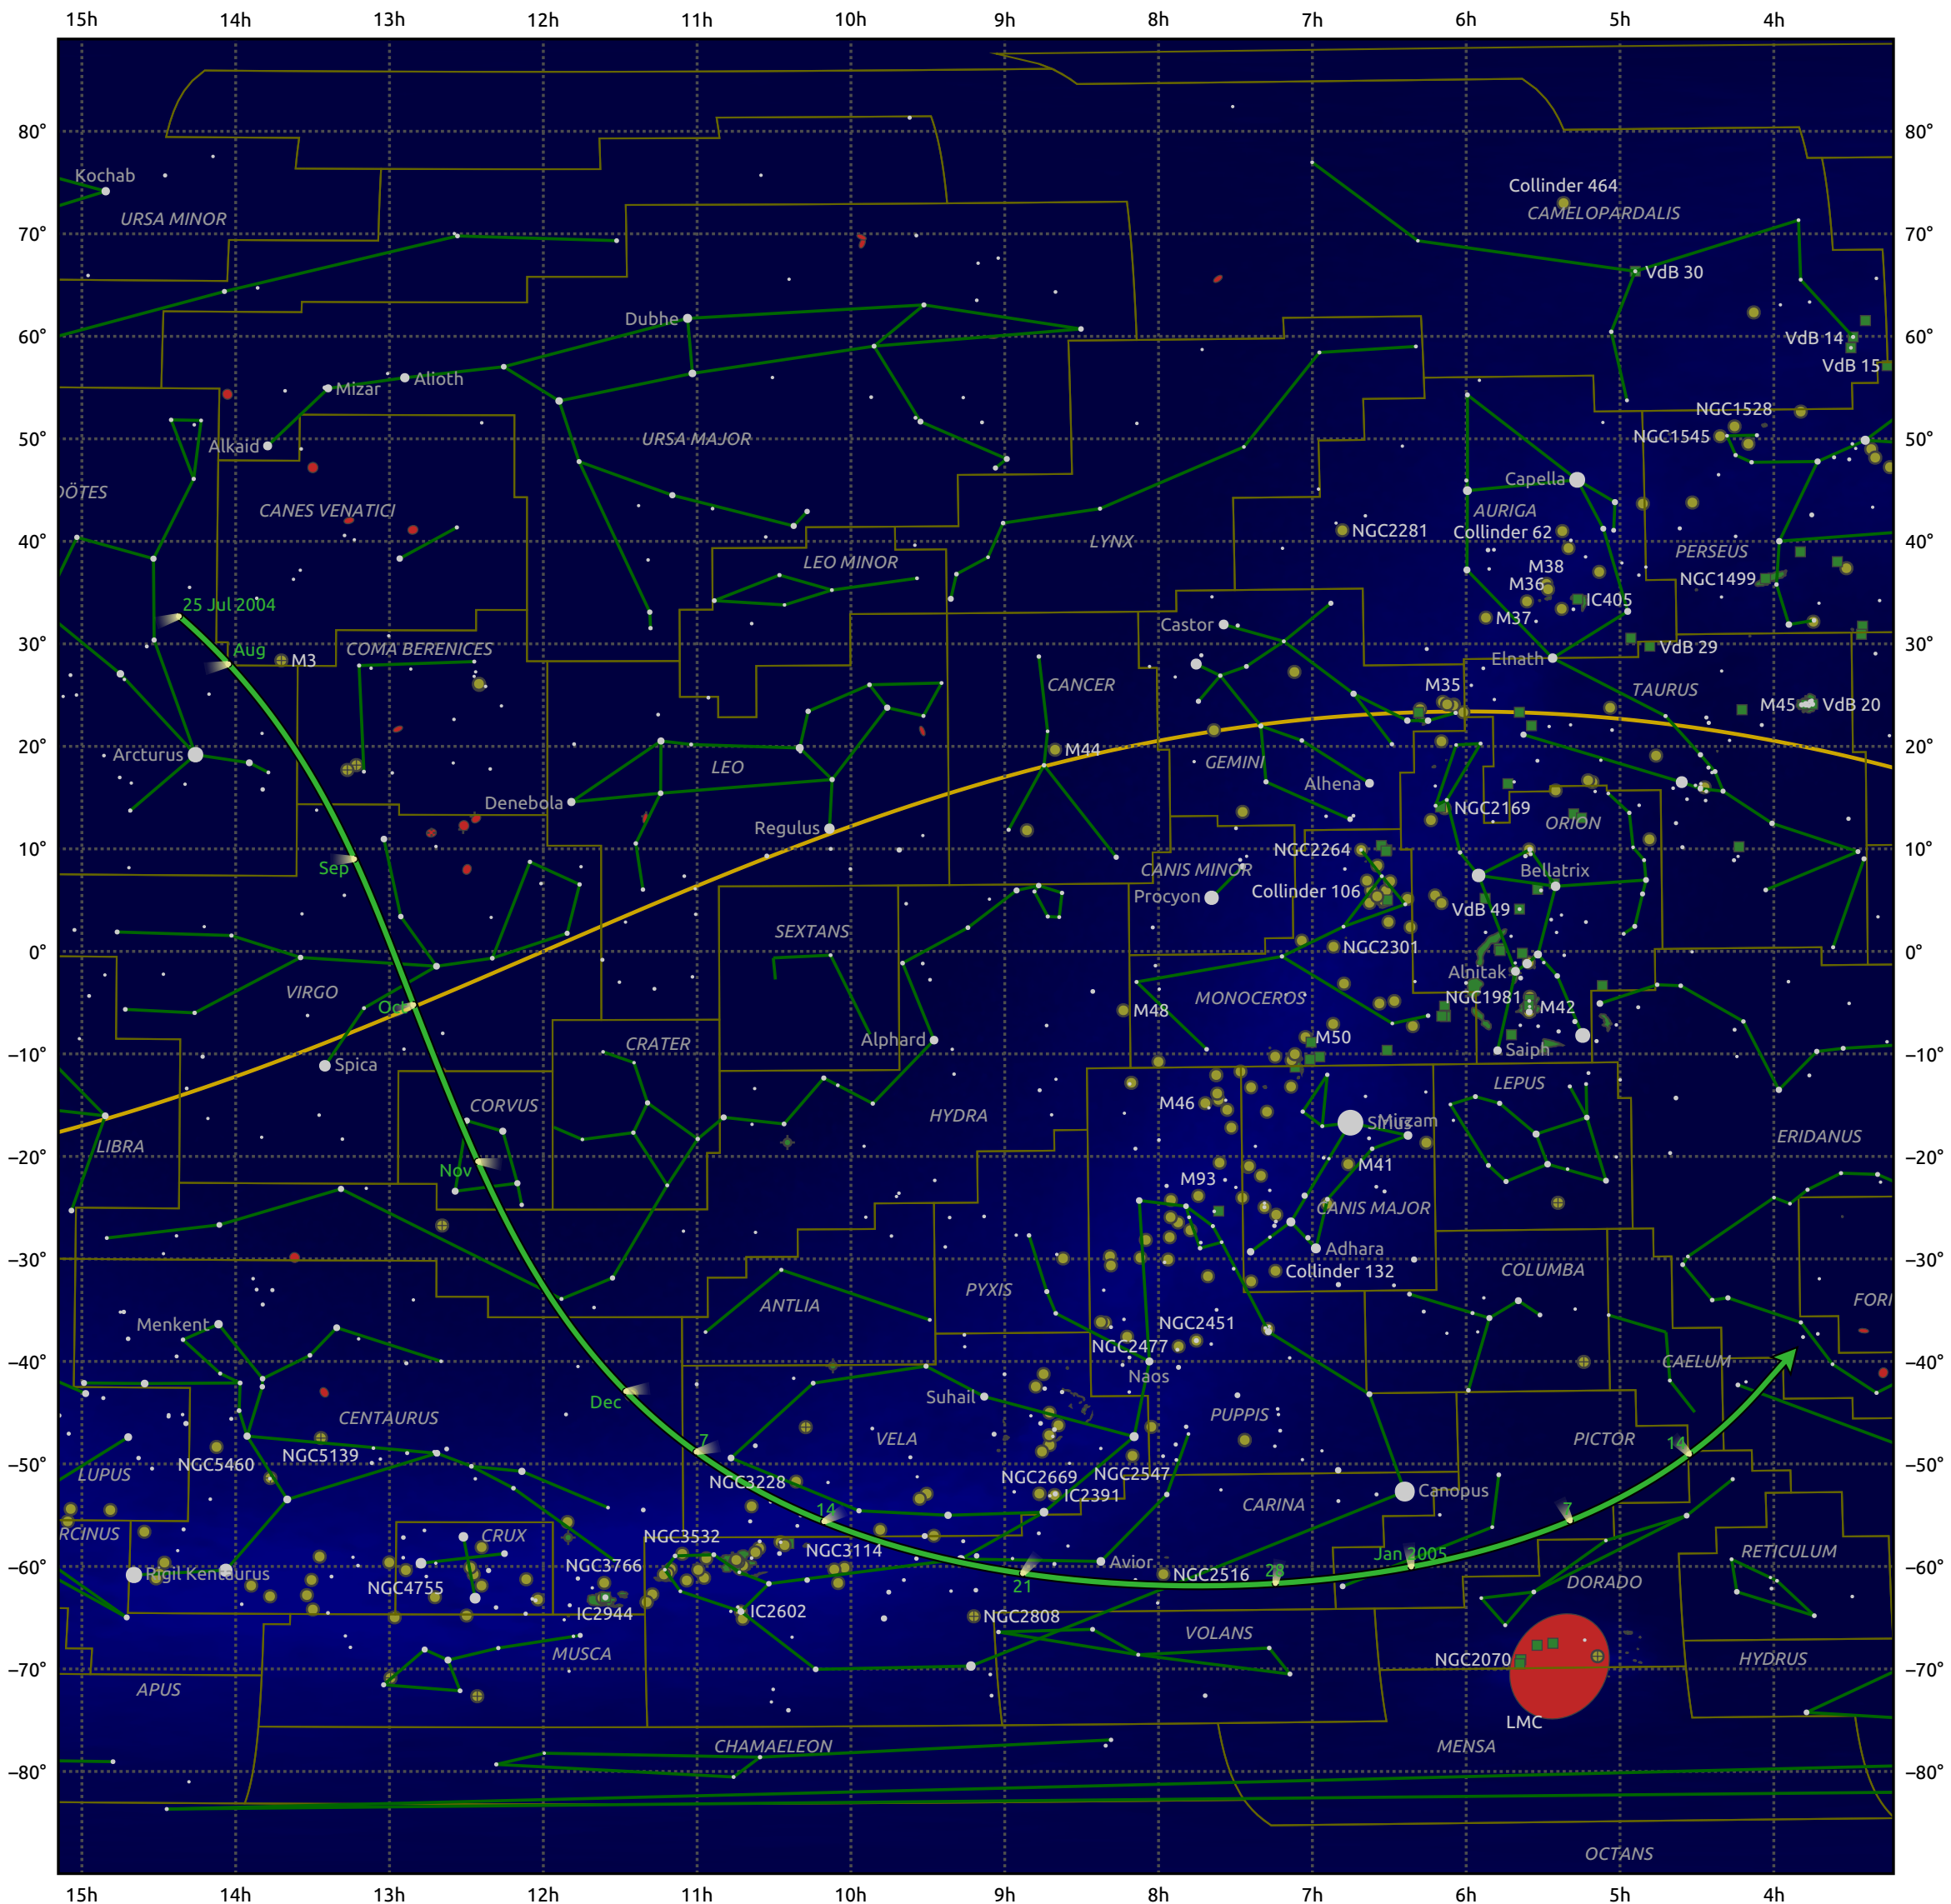

The path of C/2003 K4 (LINEAR) starting on 25 Jul 2004

© Dominic Ford 2011–2025. Date markers placed at midnight UTC. Downloaded from <https://in-the-sky.org>

Magnitude scale: ● -5.0 ● -4.0 ● -3.0 ● -2.0 ● -1.0 ● 0.0 ● -1.0 ● -2.0

— Ecliptic Plane

● Galaxy ● Bright nebula ● Open cluster ● Globular cluster ● Planetary nebula

Date	Mag
2004 Sep 1	6.4
2004 Sep 6	6.3
2004 Nov 1	5.5
2005 Jan 1	6.7
2005 Jan 13	7.3