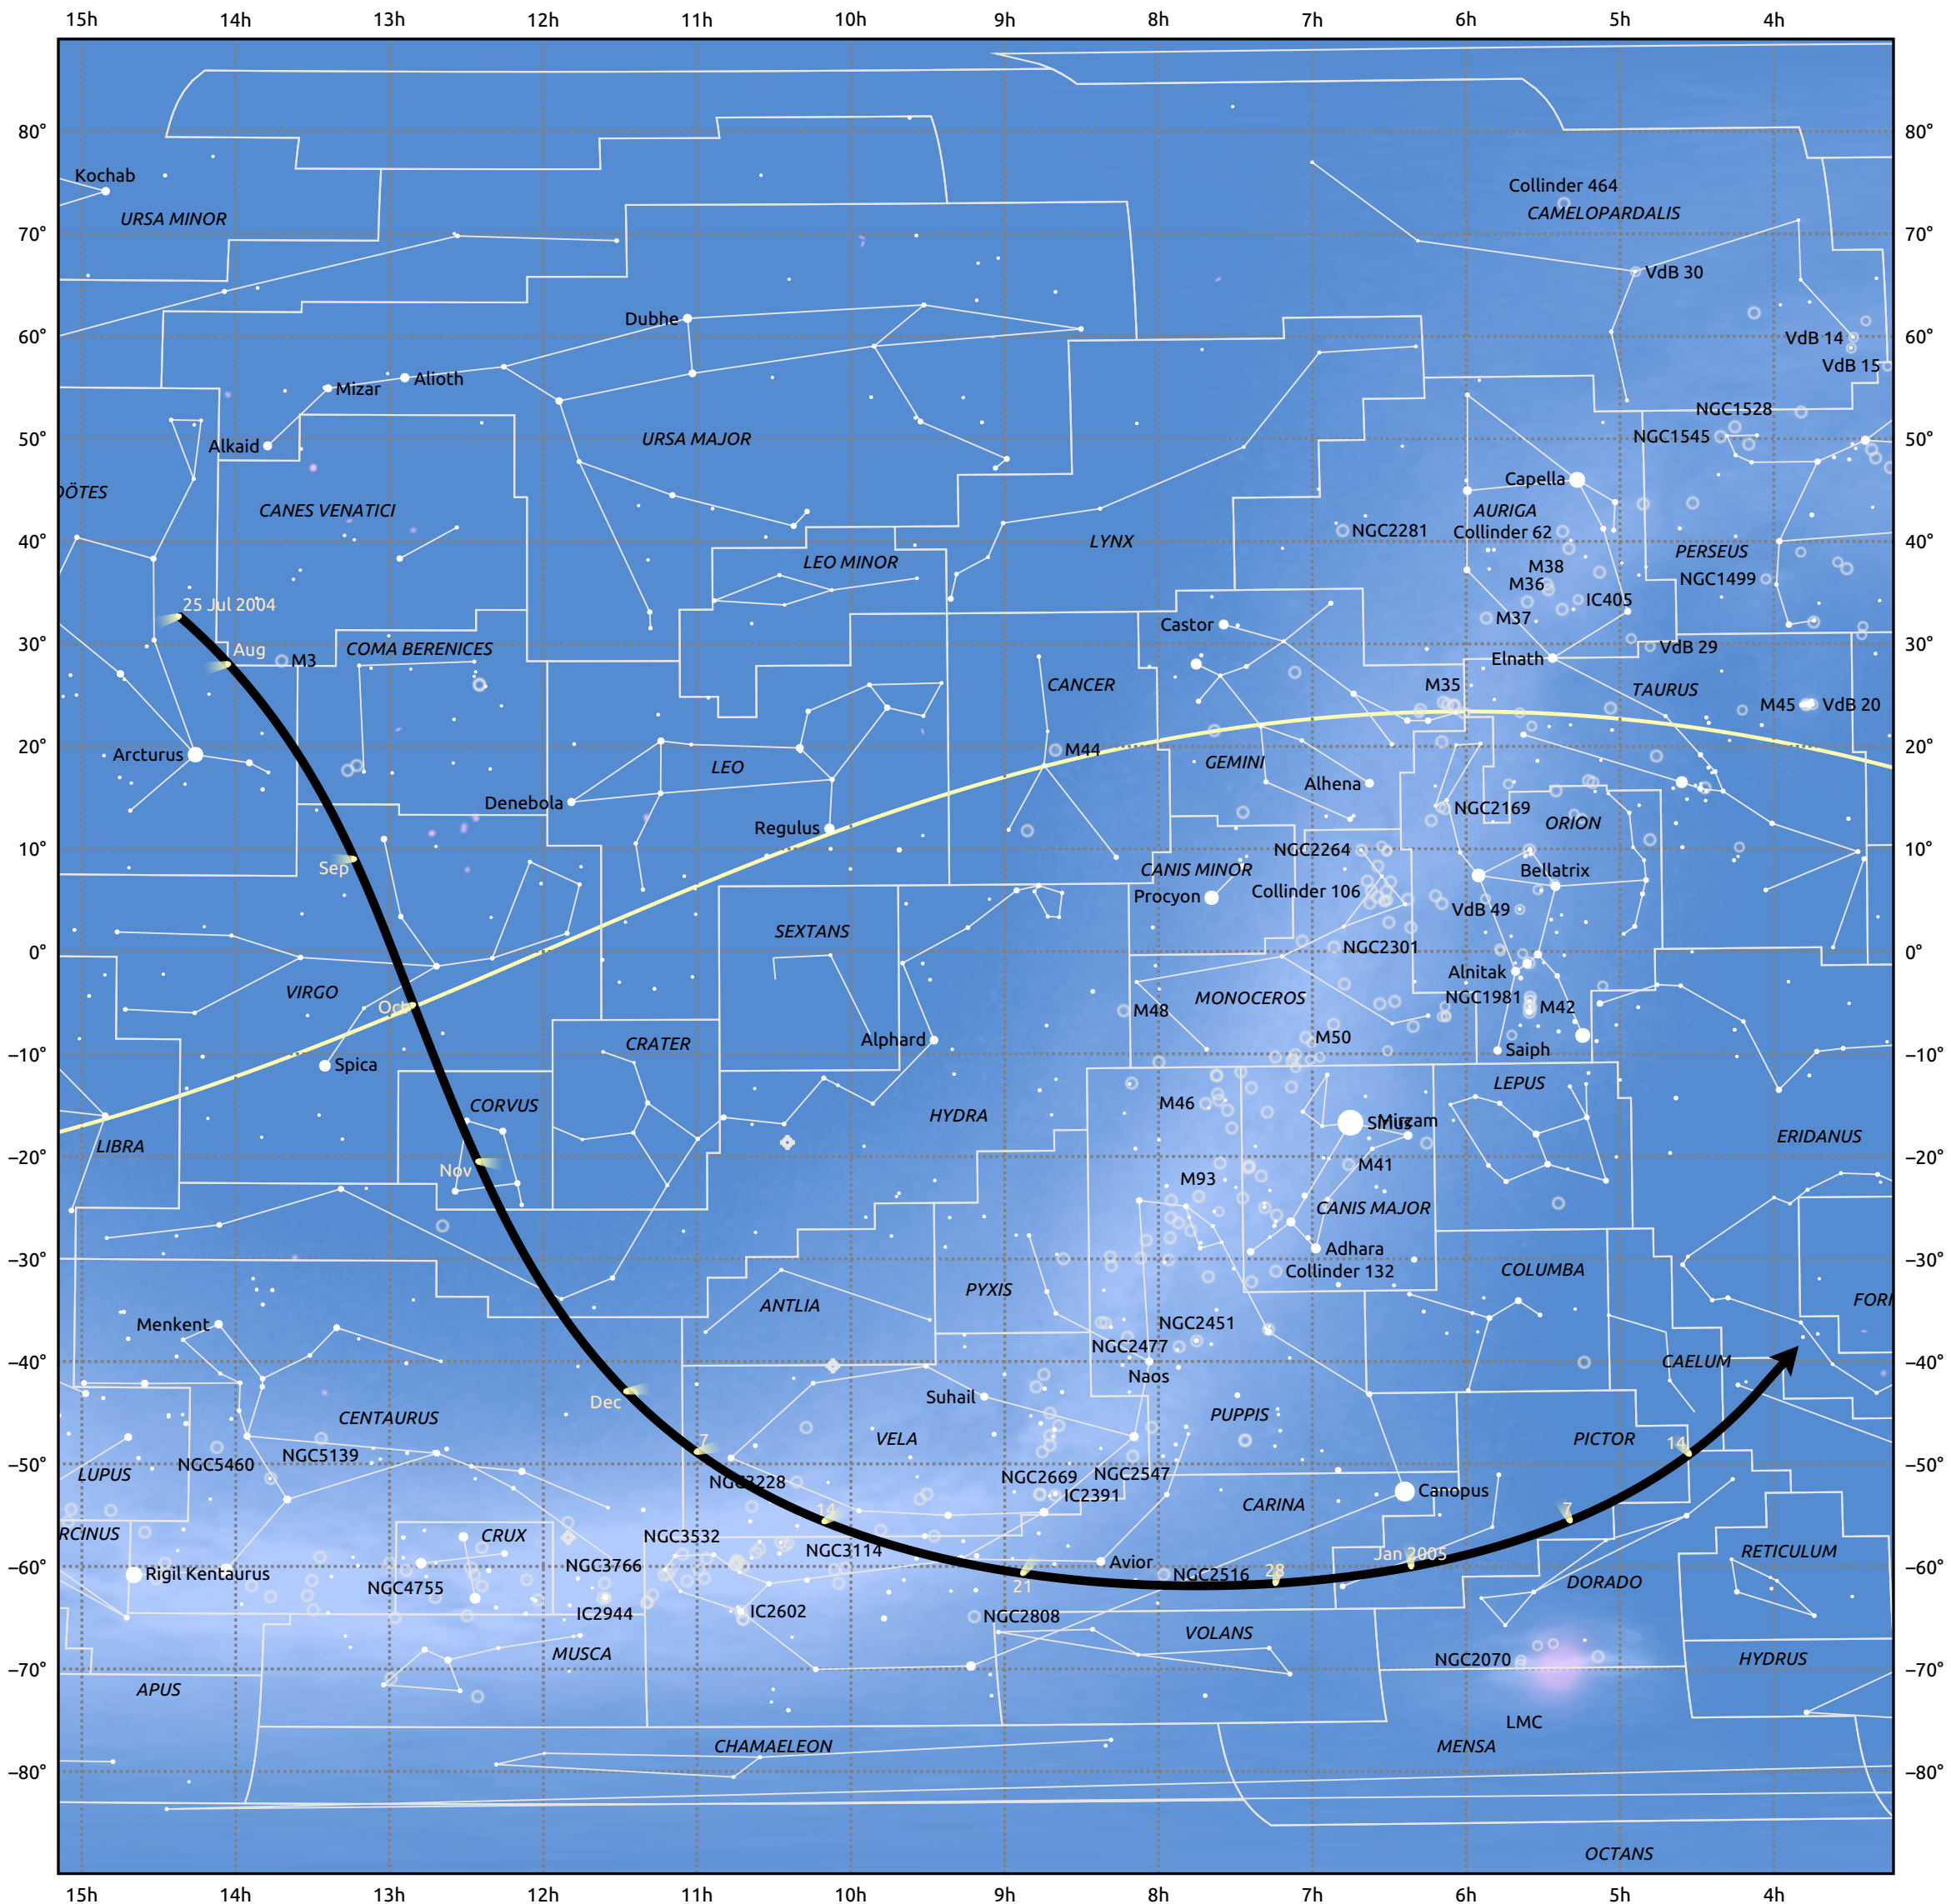

The path of C/2003 K4 (LINEAR) starting on 25 Jul 2004

© Dominic Ford 2011–2025. Date markers placed at midnight UTC. Downloaded from <https://in-the-sky.org>

Magnitude scale: \bullet -5.0 \bullet -4.0 \bullet -3.0 \bullet -2.0 \bullet -1.0 \bullet 0.0 \bullet -1.0 \bullet -2.0

— Ecliptic Plane

\bullet Galaxy \circ Bright nebula \circ Open cluster \circ Globular cluster \diamond Planetary nebula

Date	Mag
2004 Sep 1	6.4
2004 Sep 6	6.3
2004 Nov 1	5.5
2005 Jan 1	6.7
2005 Jan 13	7.3