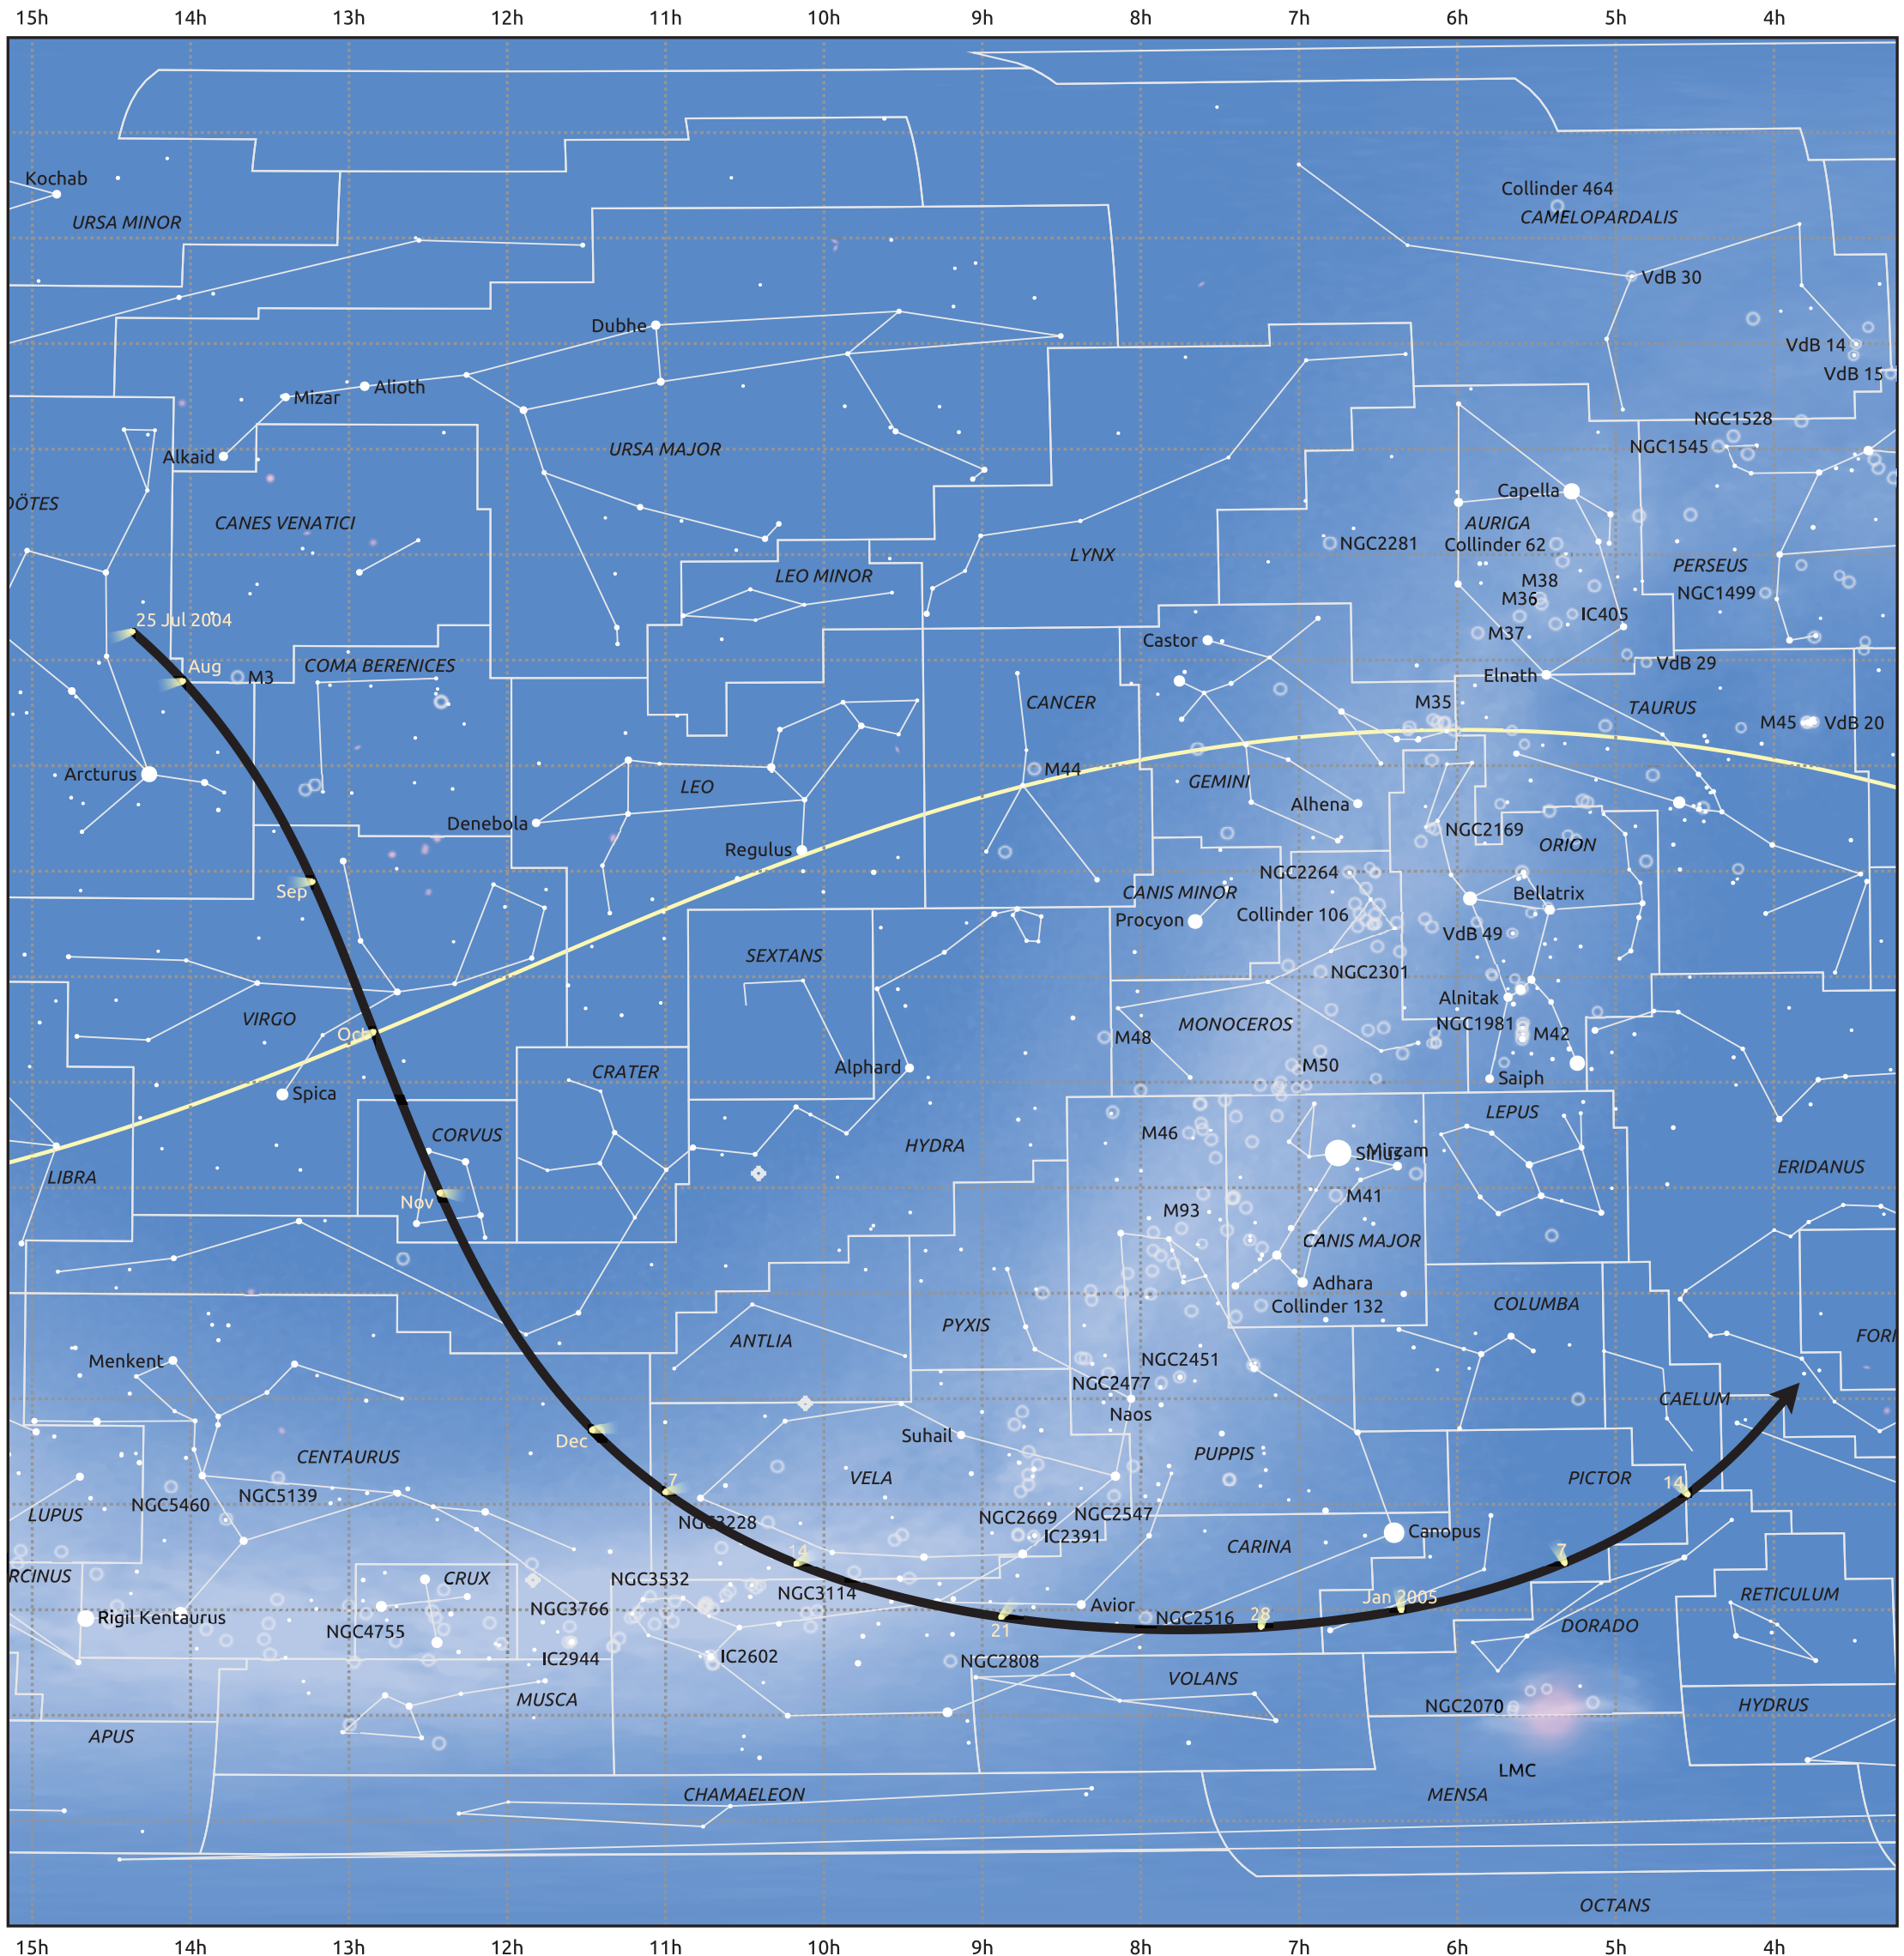

The path of C/2003 K4 (LINEAR) starting on 25 Jul 2004

© Dominic Ford 2011–2025. Date markers placed at midnight UTC. Downloaded from <https://in-the-sky.org>

Magnitude scale: • 5.0 • 4.0 • 3.0 • 2.0 • 1.0 • 0.0 • -1.0 • -2.0

— Ecliptic Plane

Galaxy Bright nebula Open cluster Globular cluster Planetary nebula

Date	Mag
2004 Sep 1	6.4
2004 Sep 6	6.3
2004 Nov 1	5.5
2005 Jan 1	6.7
2005 Jan 13	7.3