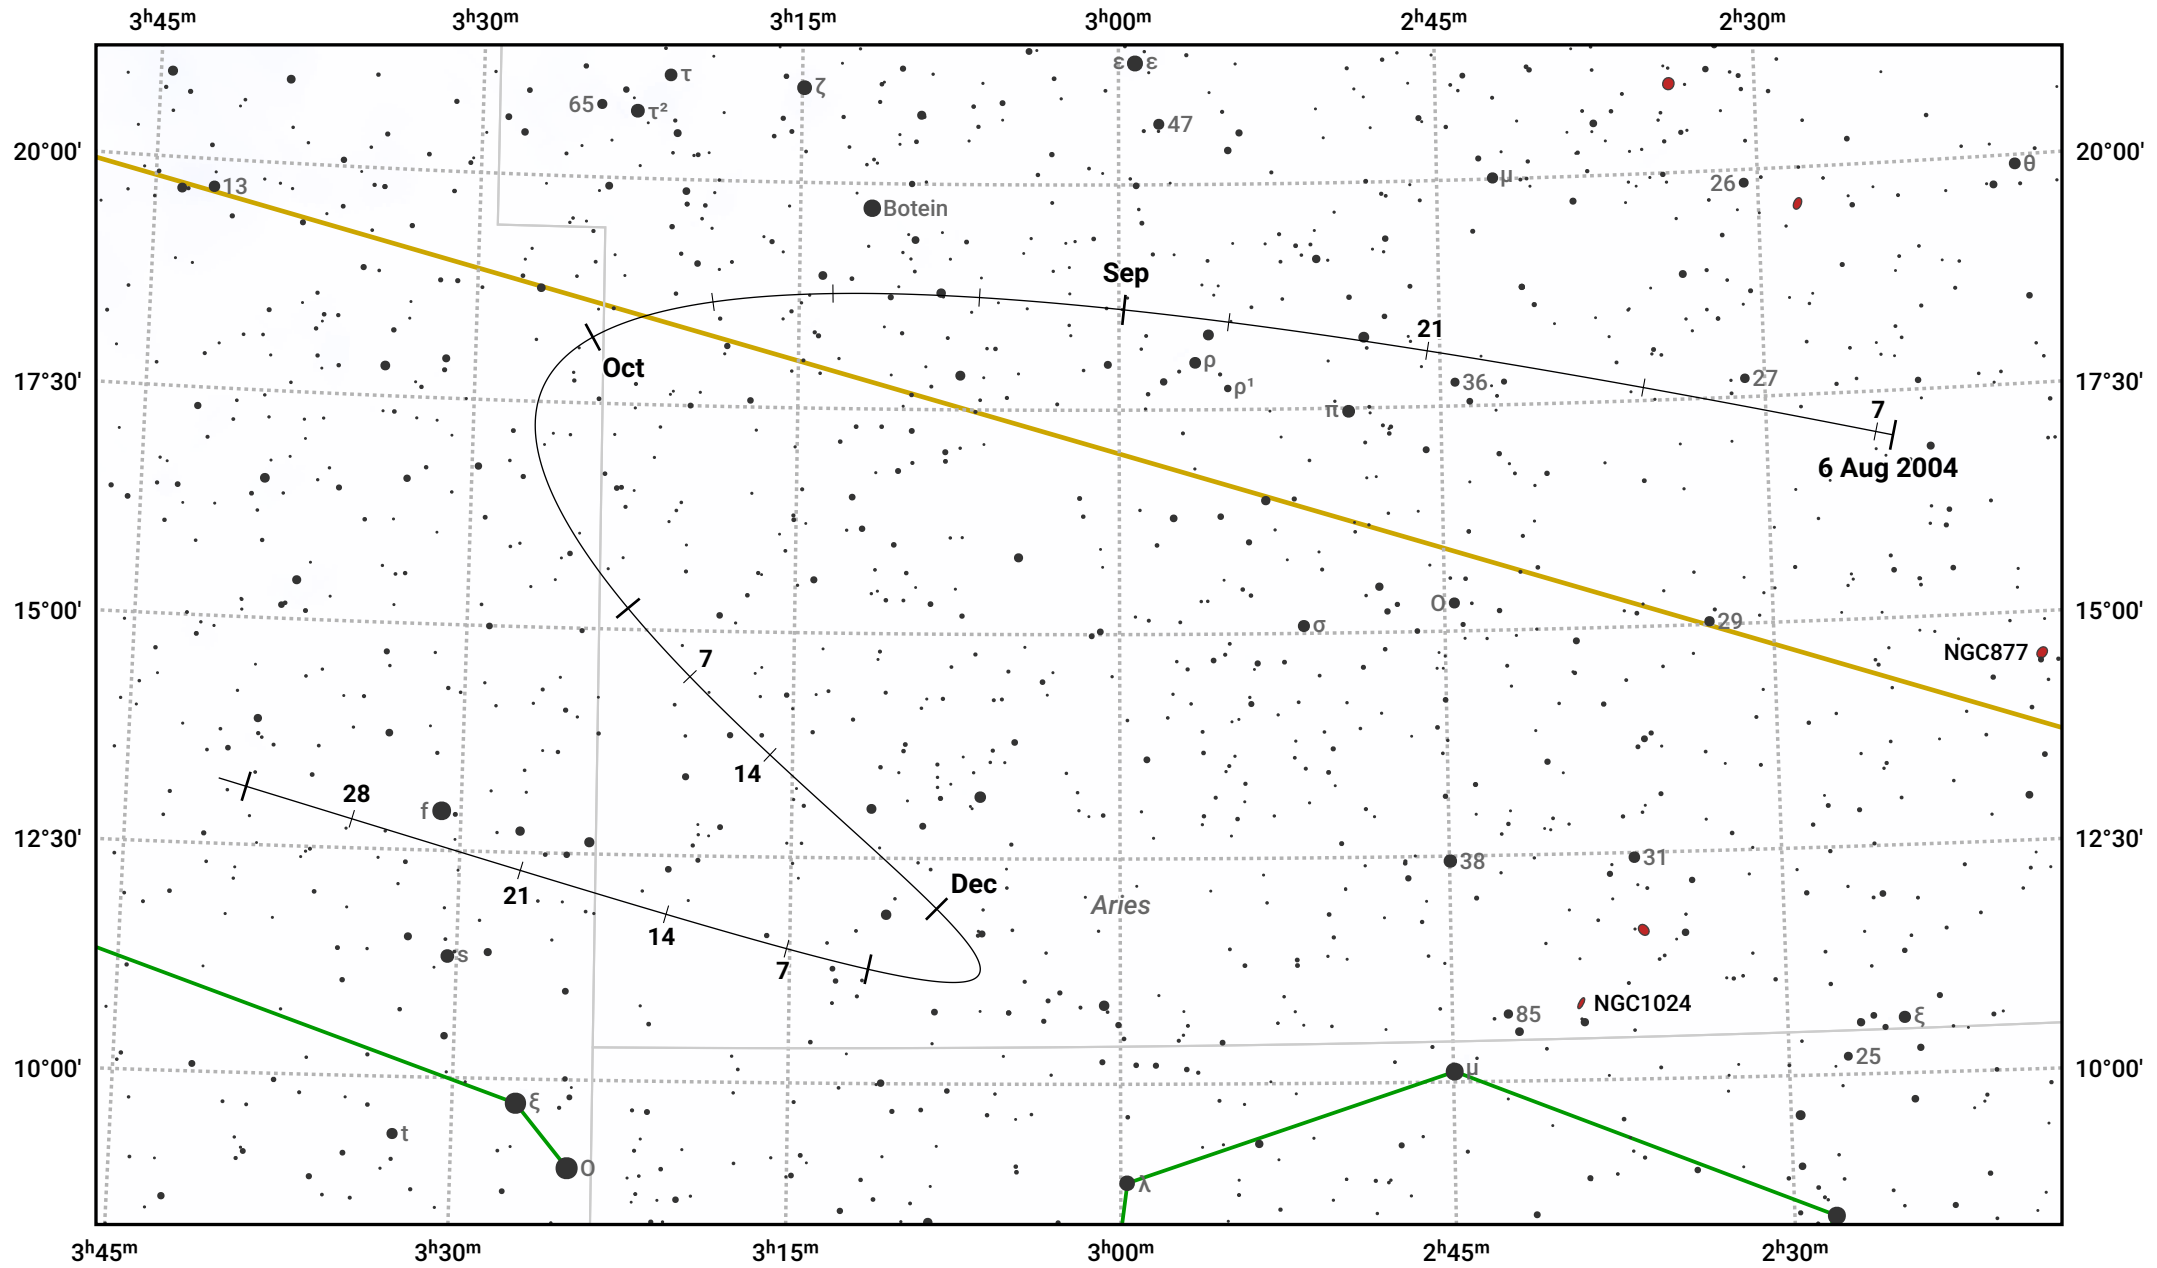

# The path of 78P/Gehrels starting on 6 Aug 2004

© Dominic Ford 2011–2024. Date markers placed at midnight UTC. Downloaded from <https://in-the-sky.org>

Magnitude scale: 10.0 9.0 8.0 7.0 6.0 5.0 4.0 3.0

— Ecliptic Plane

● Galaxy   
 ■ Bright nebula   
 ● Open cluster   
 ⊕ Globular cluster

Date	Mag
2004 Sep 1	10.8
2004 Sep 20	10.3
2004 Nov 1	9.8
2005 Jan 1	10.6
2005 Jan 29	11.4