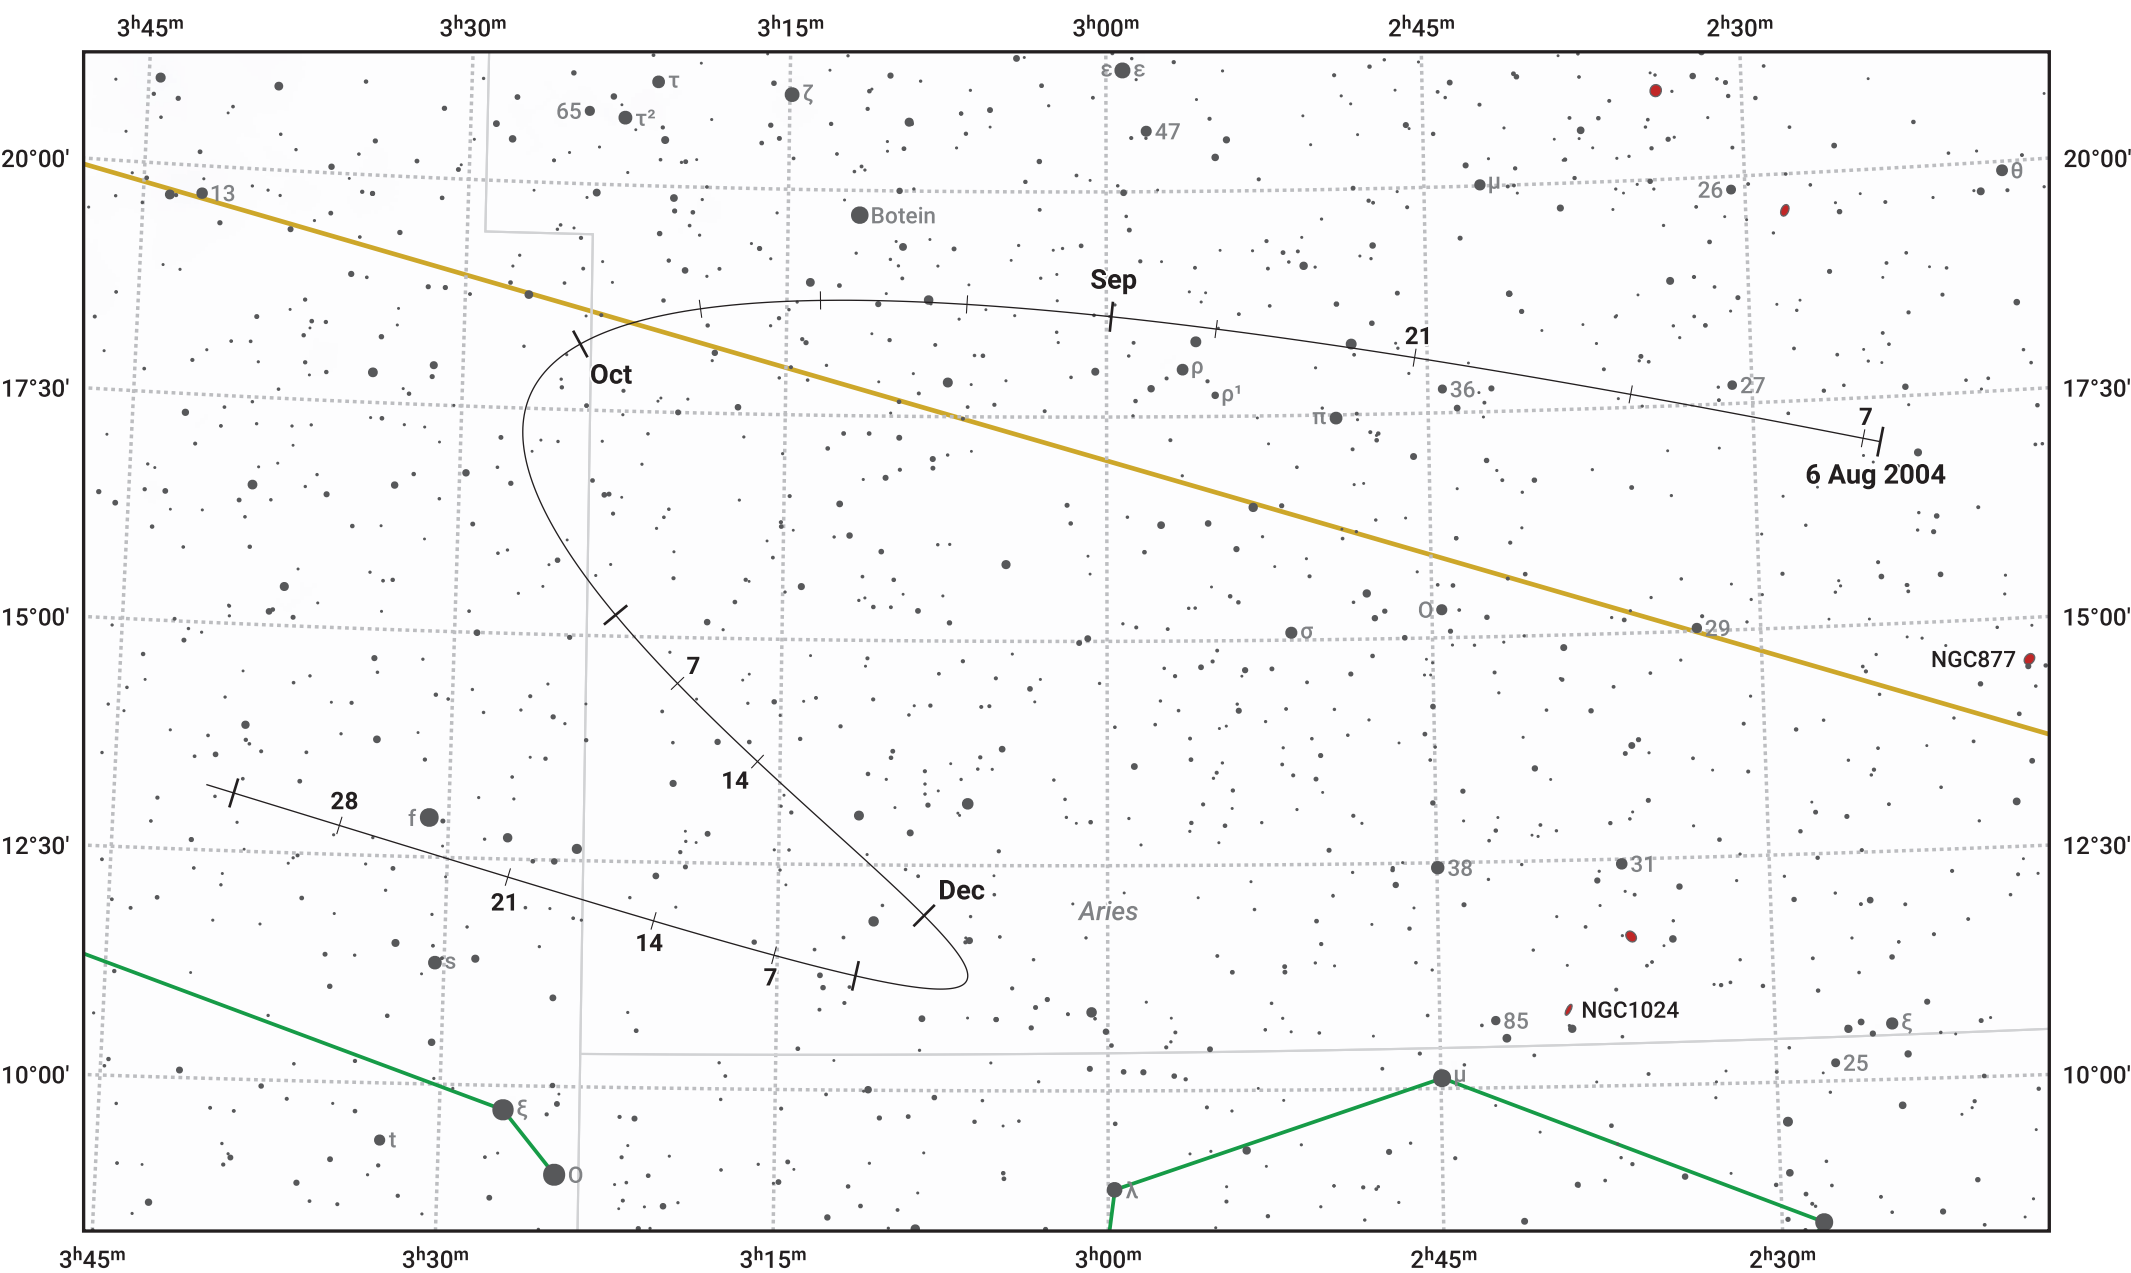

The path of 78P/Gehrels starting on 6 Aug 2004

© Dominic Ford 2011–2024. Date markers placed at midnight UTC. Downloaded from <https://in-the-sky.org>

Magnitude scale: 10.0 9.0 8.0 7.0 6.0 5.0 4.0 3.0

- Ecliptic Plane
- Galaxy
- Bright nebula
- Open cluster
- ⊕ Globular cluster

Date	Mag
2004 Sep 1	10.8
2004 Sep 20	10.3
2004 Nov 1	9.8
2005 Jan 1	10.6
2005 Jan 29	11.4