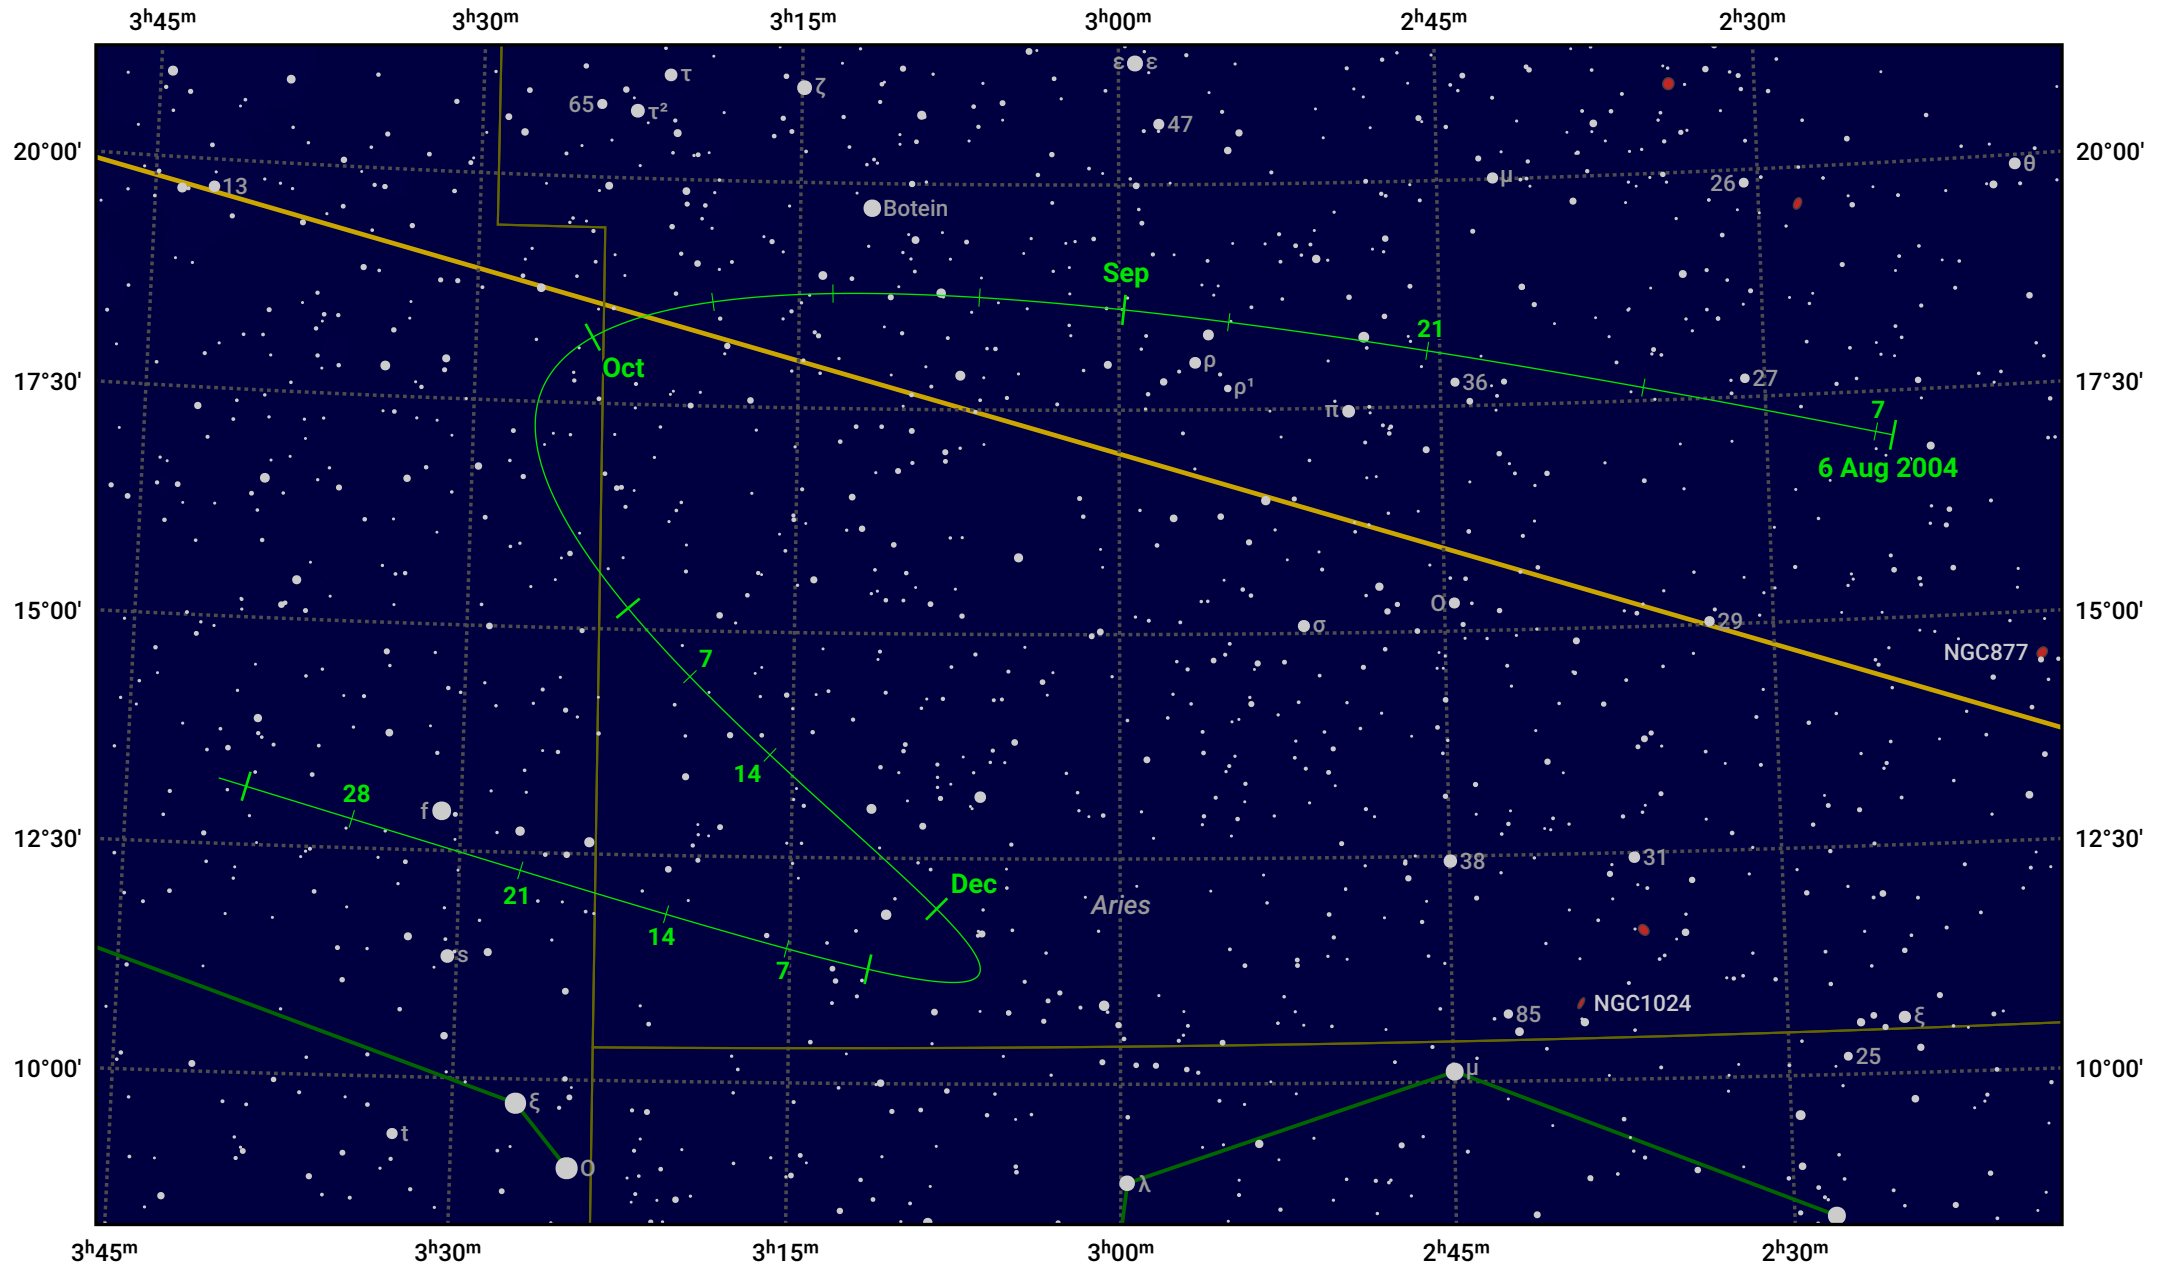

The path of 78P/Gehrels starting on 6 Aug 2004

© Dominic Ford 2011–2024. Date markers placed at midnight UTC. Downloaded from <https://in-the-sky.org>

Magnitude scale: 10.0 9.0 8.0 7.0 6.0 5.0 4.0 3.0

— Ecliptic Plane

Galaxy Bright nebula Open cluster Globular cluster

Date	Mag
2004 Sep 1	10.8
2004 Sep 20	10.3
2004 Nov 1	9.8
2005 Jan 1	10.6
2005 Jan 29	11.4