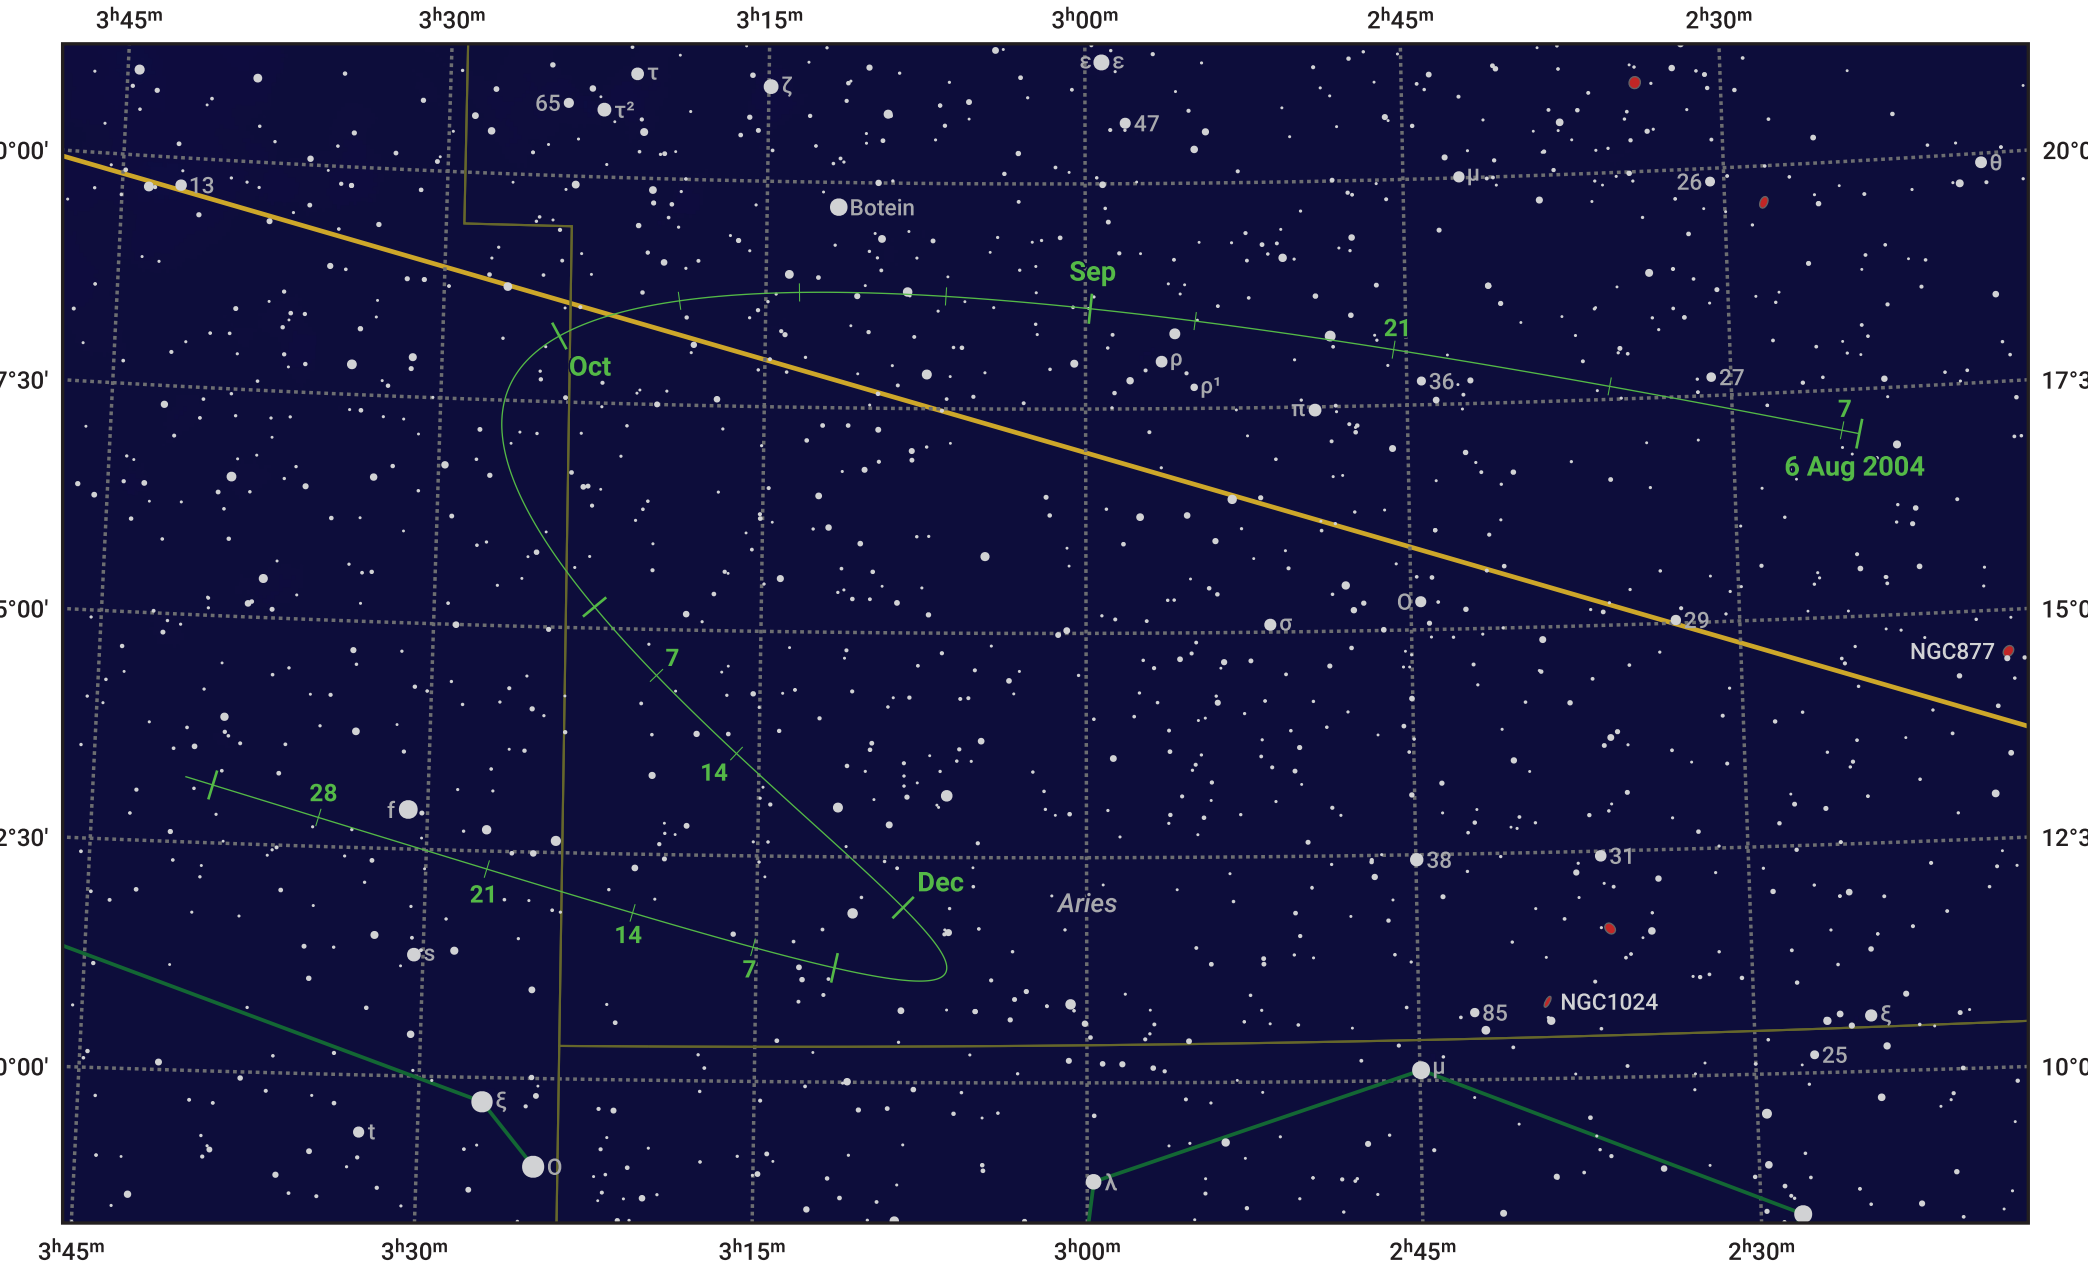

# The path of 78P/Gehrels starting on 6 Aug 2004

© Dominic Ford 2011–2024. Date markers placed at midnight UTC. Downloaded from <https://in-the-sky.org>

Magnitude scale: 10.0 9.0 8.0 7.0 6.0 5.0 4.0 3.0

— Ecliptic Plane

Galaxy Bright nebula Open cluster Globular cluster

Date	Mag
2004 Sep 1	10.8
2004 Sep 20	10.3
2004 Nov 1	9.8
2005 Jan 1	10.6
2005 Jan 29	11.4