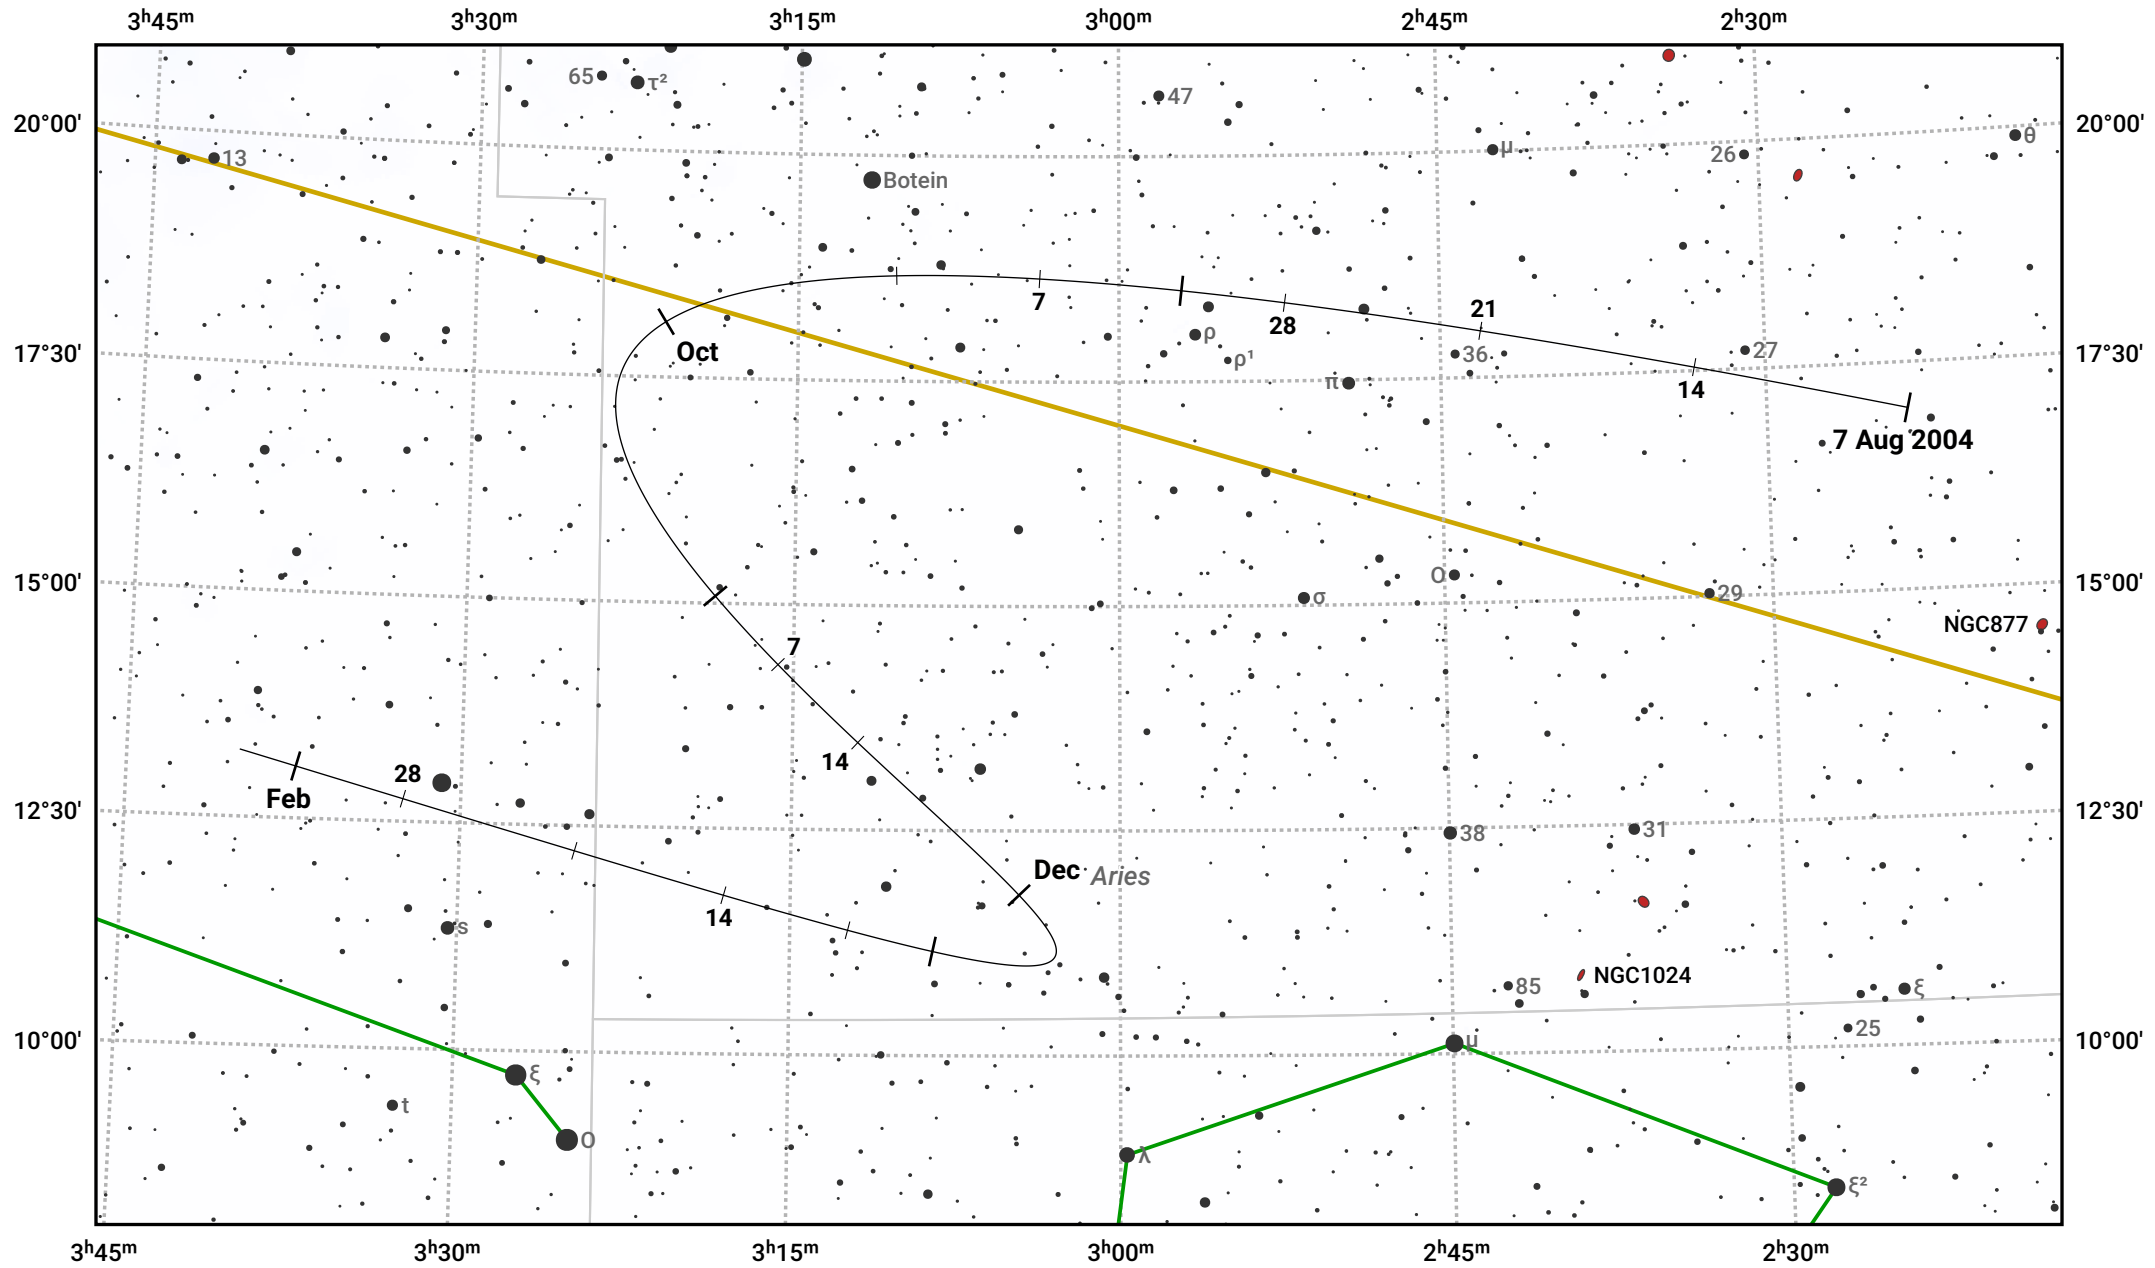

The path of 78P/Gehrels starting on 7 Aug 2004

© Dominic Ford 2011–2024. Date markers placed at midnight UTC. Downloaded from <https://in-the-sky.org>

Magnitude scale: 10.0 9.0 8.0 7.0 6.0 5.0 4.0 3.0

— Ecliptic Plane

- Galaxy
- Bright nebula
- Open cluster
- Globular cluster

Date	Mag
2004 Sep 1	10.8
2004 Sep 22	10.3
2004 Nov 1	9.8
2005 Jan 1	10.6
2005 Jan 28	11.3