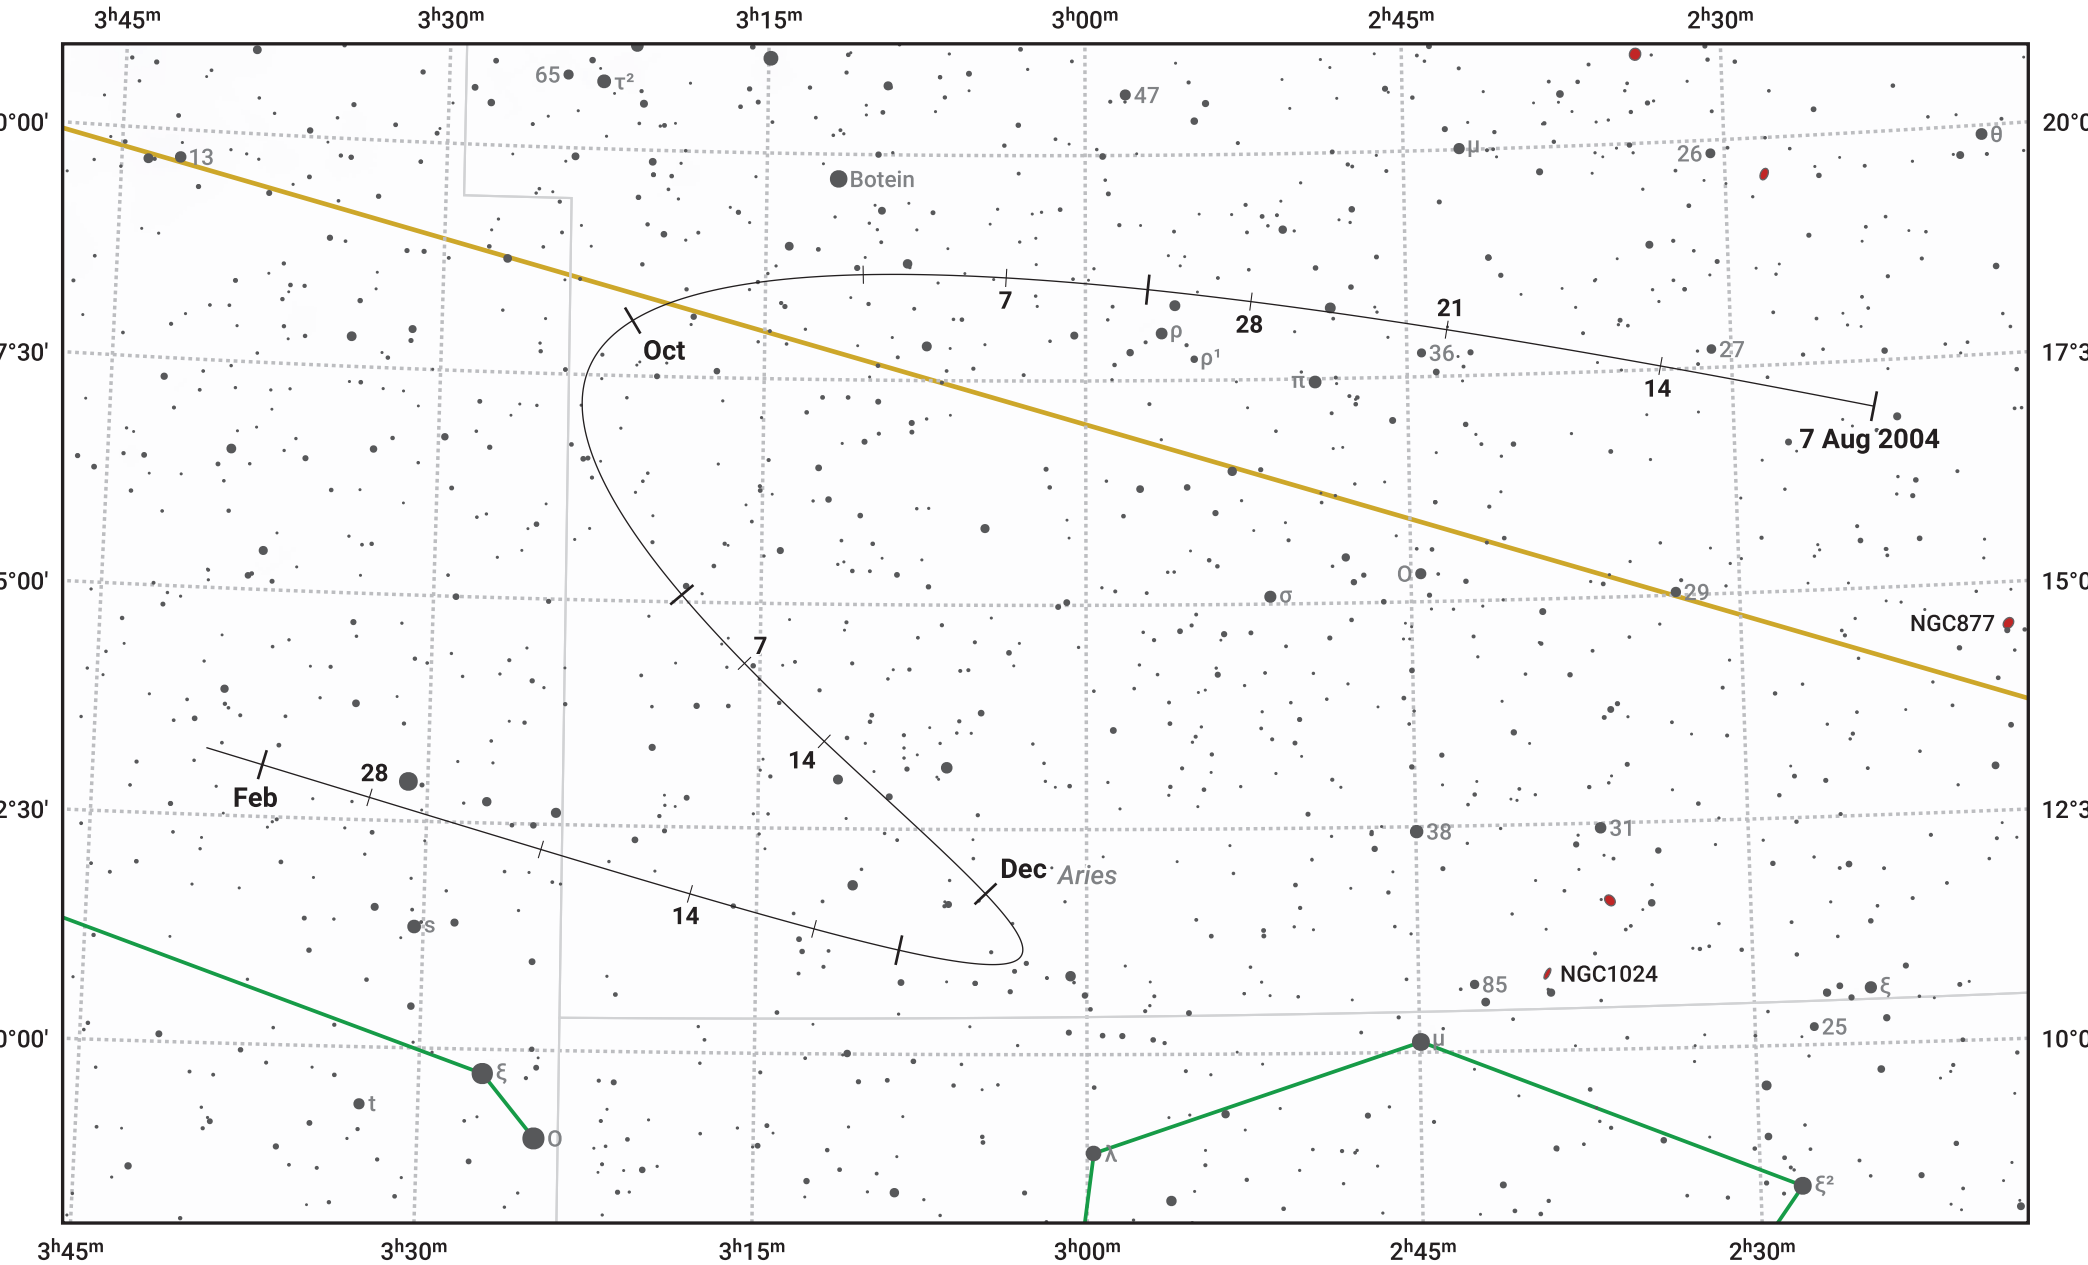

The path of 78P/Gehrels starting on 7 Aug 2004

© Dominic Ford 2011–2024. Date markers placed at midnight UTC. Downloaded from <https://in-the-sky.org>

Magnitude scale: 10.0 9.0 8.0 7.0 6.0 5.0 4.0 3.0

— Ecliptic Plane

- Galaxy
- Bright nebula
- Open cluster
- ⊕ Globular cluster

| Date | Mag |
|-------------|------|
| 2004 Sep 1 | 10.8 |
| 2004 Sep 22 | 10.3 |
| 2004 Nov 1 | 9.8 |
| 2005 Jan 1 | 10.6 |
| 2005 Jan 28 | 11.3 |