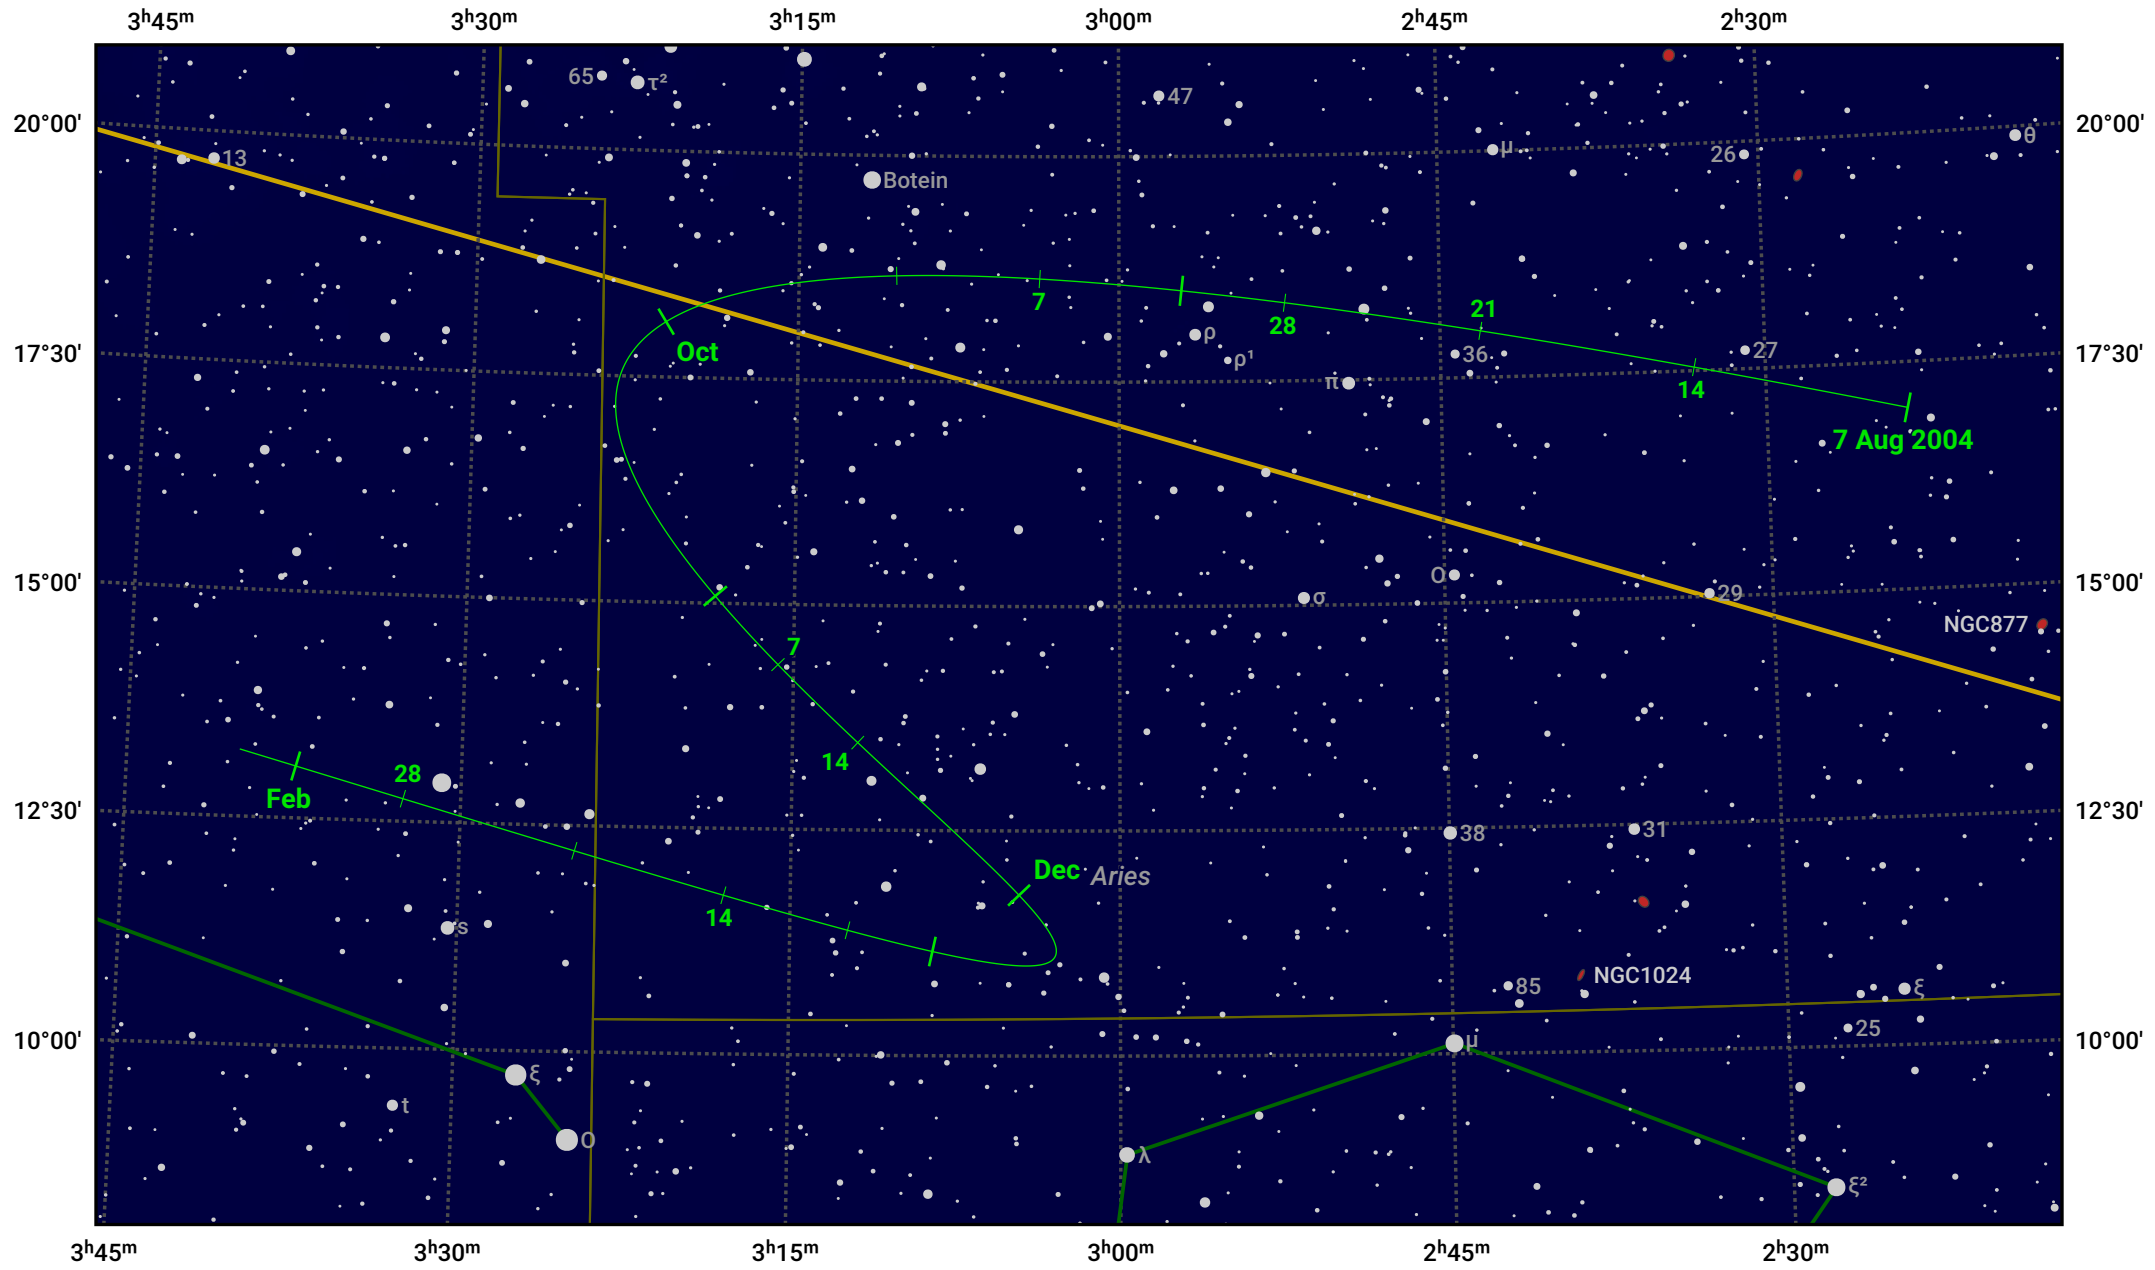

The path of 78P/Gehrels starting on 7 Aug 2004

© Dominic Ford 2011–2024. Date markers placed at midnight UTC. Downloaded from <https://in-the-sky.org>

Magnitude scale: ● 10.0 ● 9.0 ● 8.0 ● 7.0 ● 6.0 ● 5.0 ● 4.0 ● 3.0

— Ecliptic Plane

● Galaxy
 ■ Bright nebula
 ● Open cluster
 ● Globular cluster

| Date | Mag |
|-------------|------|
| 2004 Sep 1 | 10.8 |
| 2004 Sep 22 | 10.3 |
| 2004 Nov 1 | 9.8 |
| 2005 Jan 1 | 10.6 |
| 2005 Jan 28 | 11.3 |