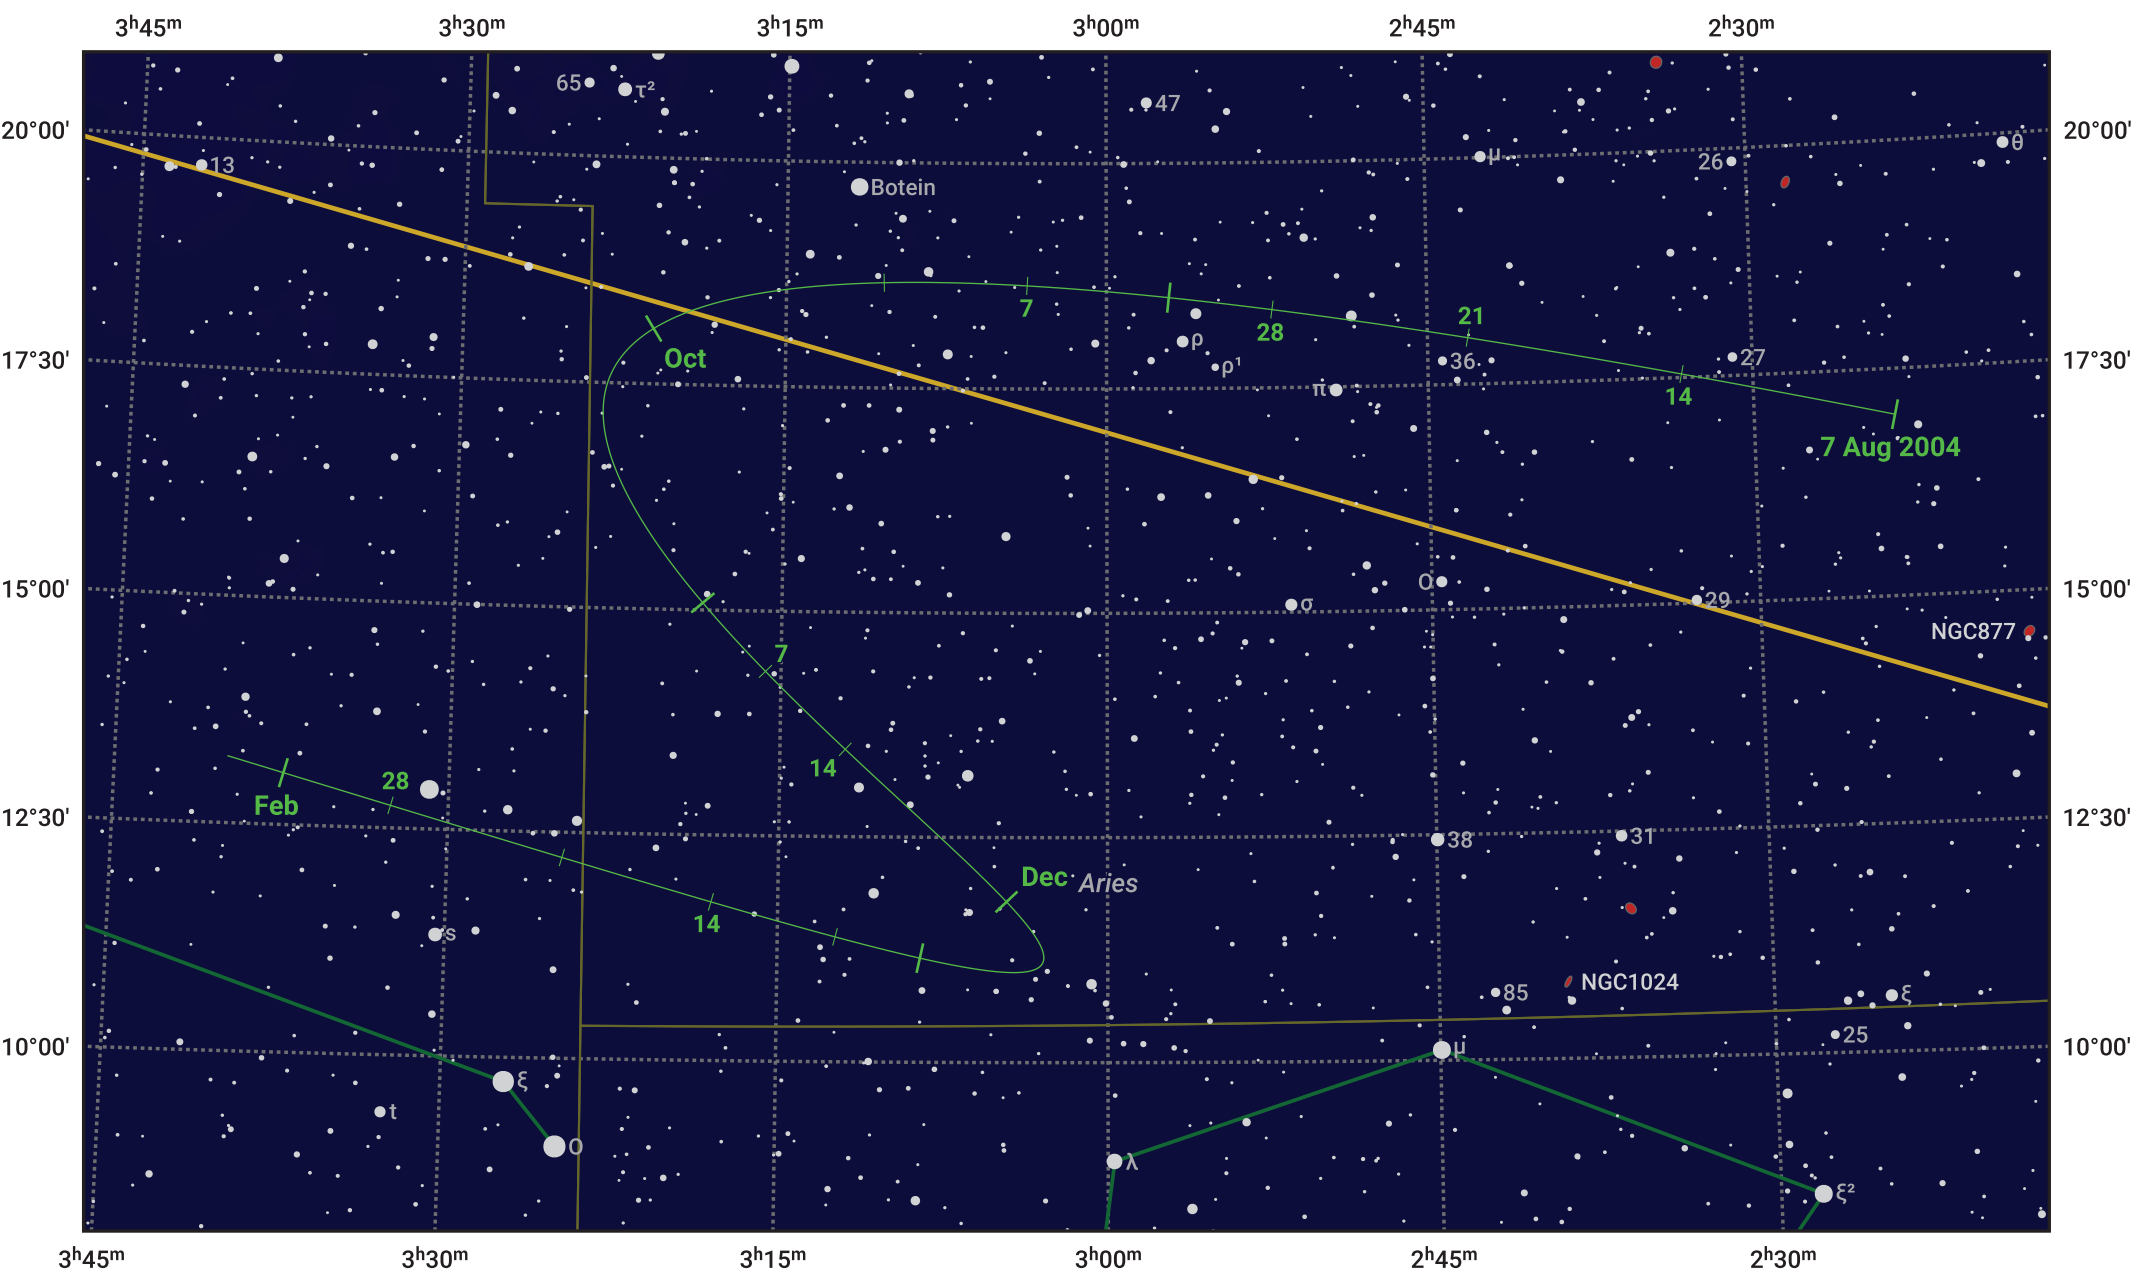

The path of 78P/Gehrels starting on 7 Aug 2004

© Dominic Ford 2011–2024. Date markers placed at midnight UTC. Downloaded from <https://in-the-sky.org>

Magnitude scale: 10.0 9.0 8.0 7.0 6.0 5.0 4.0 3.0

- Ecliptic Plane
- Galaxy
- Bright nebula
- Open cluster
- Globular cluster