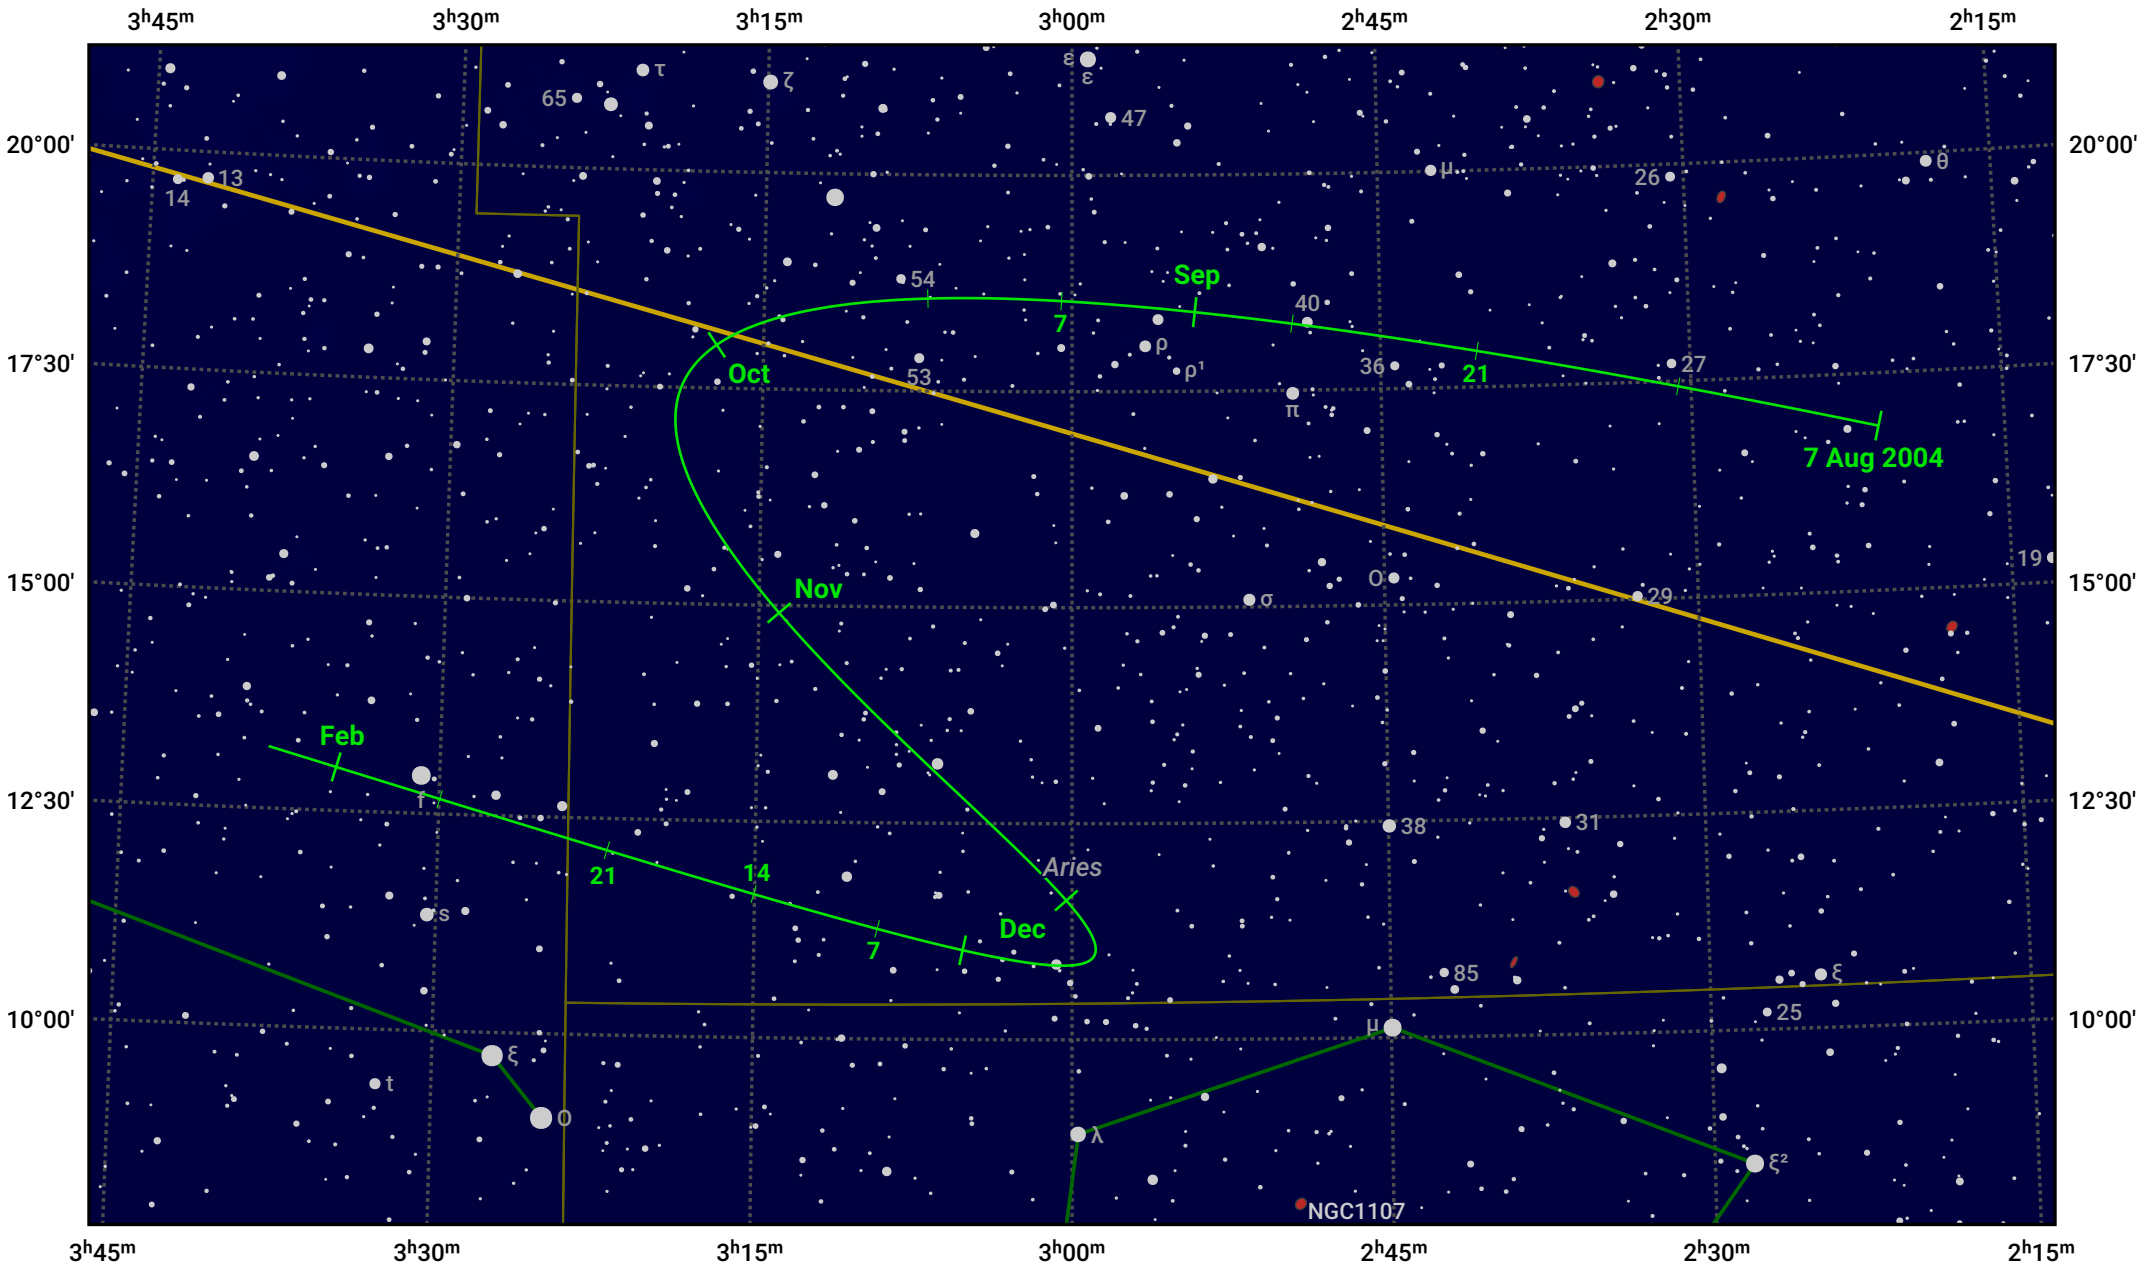

The path of 78P/Gehrels starting on 7 Aug 2004

© Dominic Ford 2011–2024. Date markers placed at midnight UTC. Downloaded from <https://in-the-sky.org>

Magnitude scale: 10.0 9.0 8.0 7.0 6.0 5.0 4.0 3.0

— Ecliptic Plane

- Galaxy
- Bright nebula
- Open cluster
- ⊙ Globular cluster

Date	Mag
2004 Sep 1	10.7
2004 Sep 22	10.3
2004 Nov 1	9.8
2005 Jan 1	10.6
2005 Jan 27	11.3