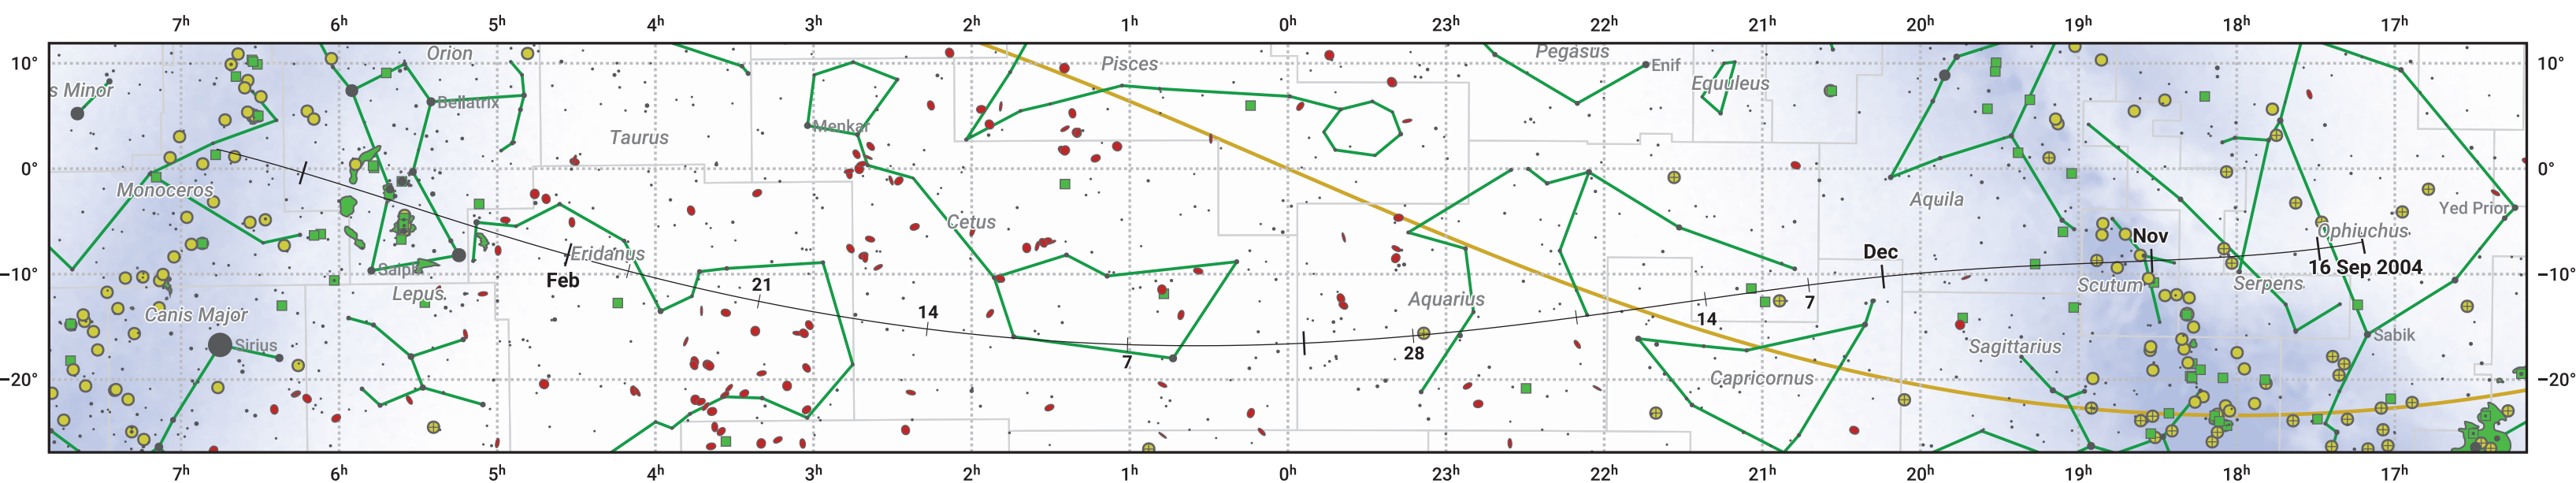

The path of 141P/Machholz starting on 16 Sep 2004

© Dominic Ford 2011–2024. Date markers placed at midnight UTC. Downloaded from <https://in-the-sky.org>

Magnitude scale: · 6.0 · 5.0 · 4.0 · 3.0 · 2.0 · 1.0 · 0.0 · -1.0 · -2.0

— Ecliptic Plane

● Galaxy ■ Bright nebula ● Open cluster ⊕ Globular cluster

Date	Mag
2004 Sep 29	14.4
2004 Oct 11	13.3
2004 Oct 22	12.3
2004 Nov 1	11.2
2004 Nov 11	10.2
2004 Nov 23	9.2
2005 Jan 1	8.8
2005 Jan 16	10.2
2005 Jan 24	11.2
2005 Feb 1	12.3
2005 Feb 9	13.3
2005 Feb 18	14.4
2005 Feb 27	15.5
2005 Mar 1	15.7
2005 Mar 9	16.5