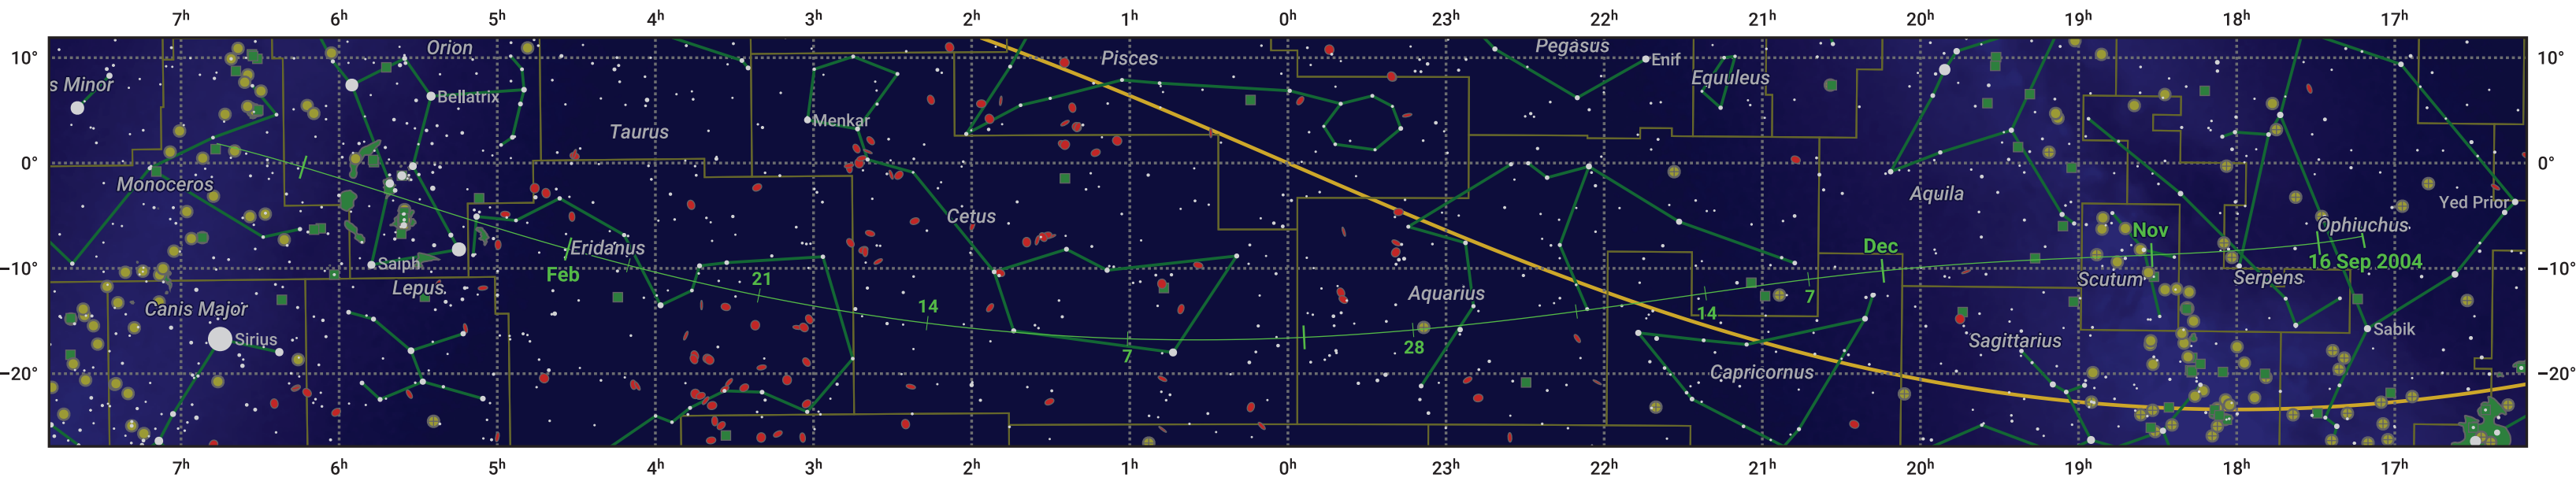

The path of 141P/Machholz starting on 16 Sep 2004

© Dominic Ford 2011–2024. Date markers placed at midnight UTC. Downloaded from <https://in-the-sky.org>

Magnitude scale: 6.0 5.0 4.0 3.0 2.0 1.0 0.0 -1.0 -2.0

Ecliptic Plane

Galaxy Bright nebula Open cluster Globular cluster

Date	Mag
2004 Sep 29	14.4
2004 Oct 11	13.3
2004 Oct 22	12.3
2004 Nov 1	11.2
2004 Nov 11	10.2
2004 Nov 23	9.2
2005 Jan 1	8.8
2005 Jan 16	10.2
2005 Jan 24	11.2
2005 Feb 1	12.3
2005 Feb 9	13.3
2005 Feb 18	14.4
2005 Feb 27	15.5
2005 Mar 1	15.7
2005 Mar 9	16.5