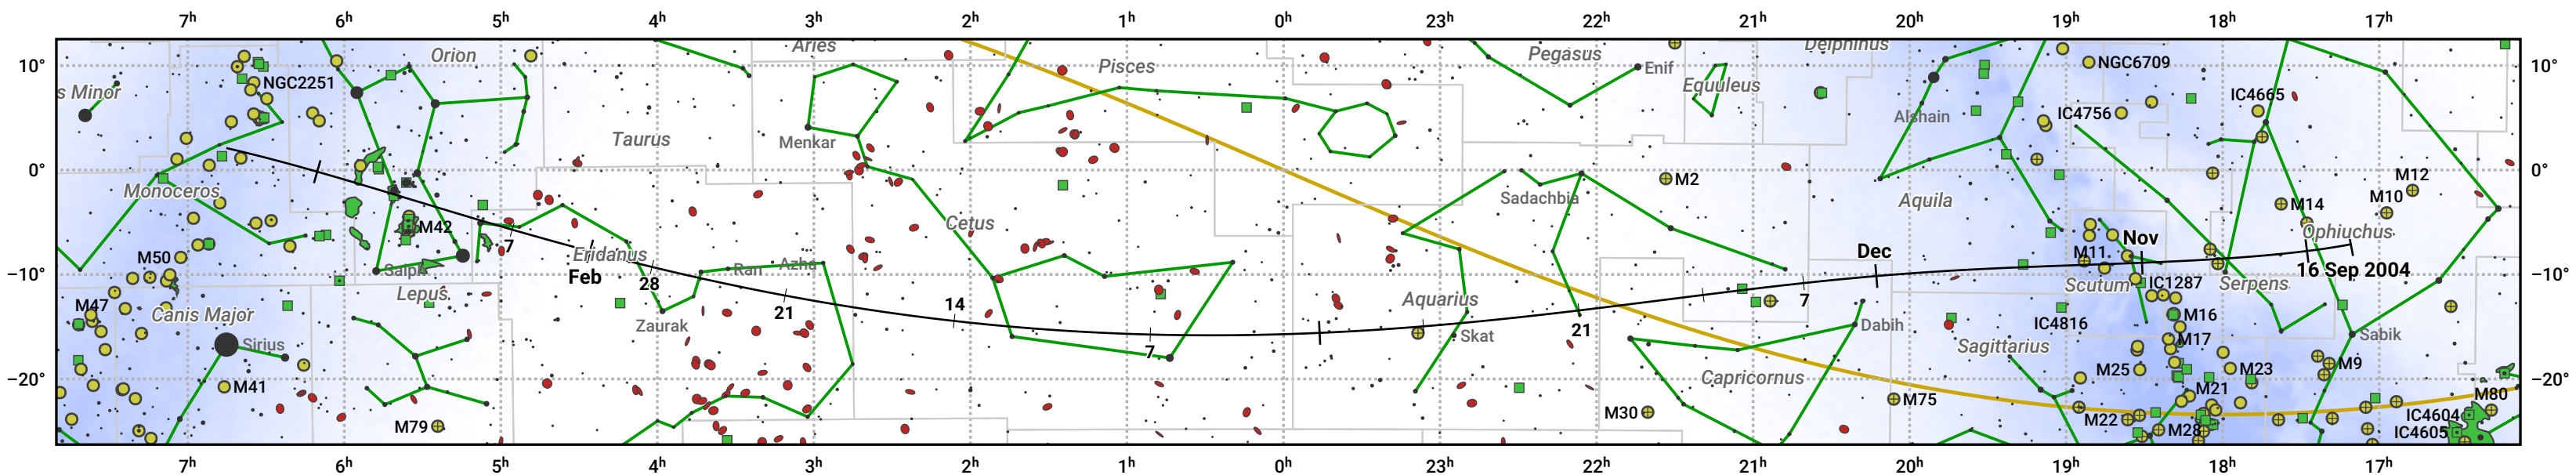

# The path of 141P/Machholz starting on 16 Sep 2004

© Dominic Ford 2011–2024. Date markers placed at midnight UTC. Downloaded from <https://in-the-sky.org>

Magnitude scale: 6.0 5.0 4.0 3.0 2.0 1.0 0.0 -1.0 -2.0

— Ecliptic Plane

Galaxy    Bright nebula    Open cluster    Globular cluster

| Date        | Mag  |
|-------------|------|
| 2004 Sep 30 | 14.4 |
| 2004 Oct 12 | 13.3 |
| 2004 Oct 23 | 12.3 |
| 2004 Nov 1  | 11.3 |
| 2004 Nov 2  | 11.2 |
| 2004 Nov 12 | 10.2 |
| 2004 Nov 24 | 9.2  |
| 2005 Jan 1  | 8.8  |
| 2005 Jan 17 | 10.3 |
| 2005 Jan 25 | 11.3 |
| 2005 Feb 2  | 12.4 |
| 2005 Feb 10 | 13.4 |
| 2005 Feb 19 | 14.5 |
| 2005 Feb 28 | 15.5 |
| 2005 Mar 1  | 15.6 |
| 2005 Mar 10 | 16.6 |