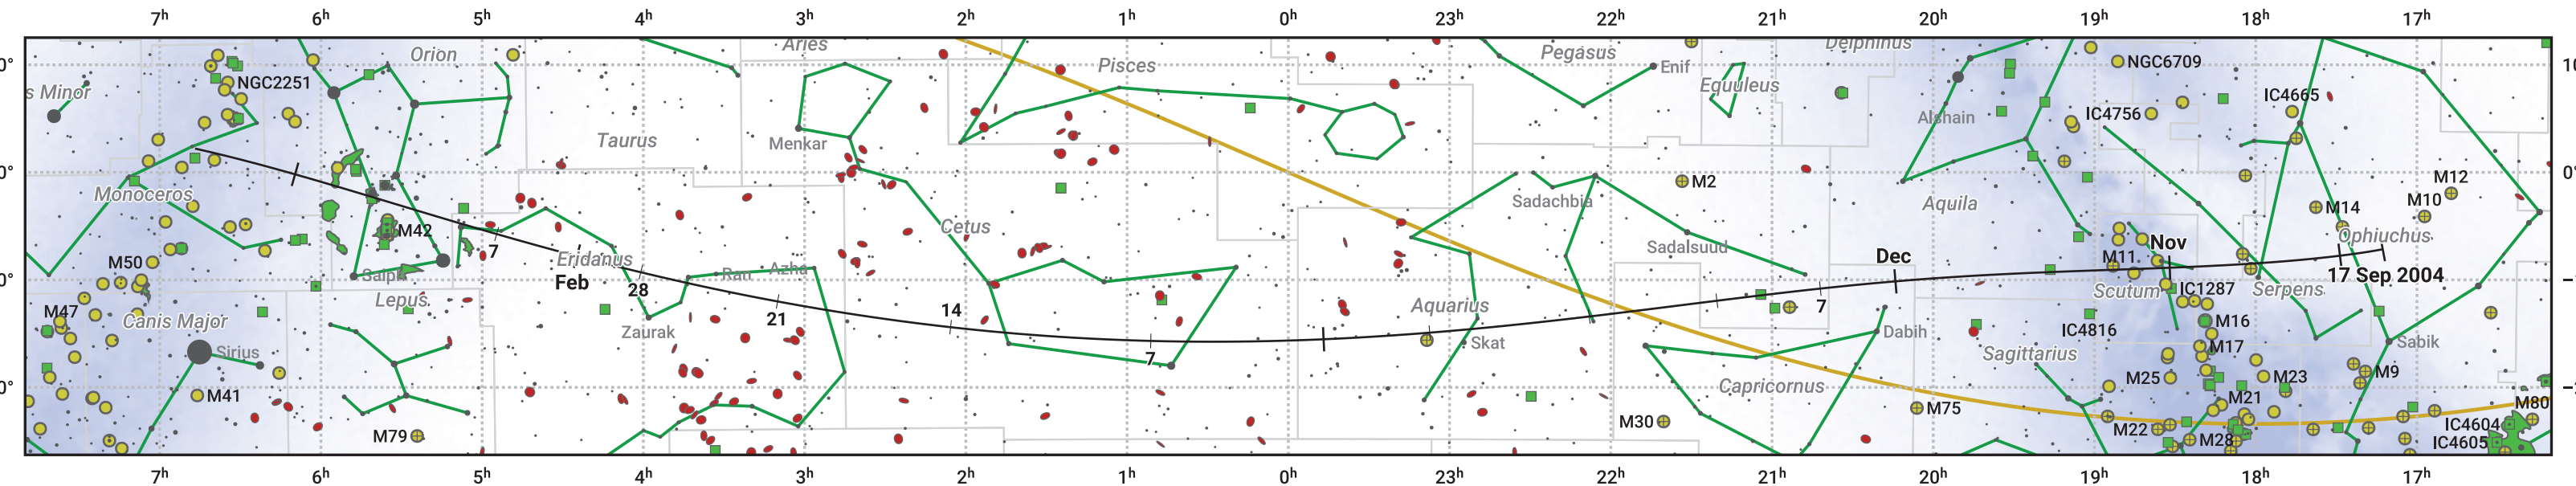

The path of 141P/Machholz starting on 17 Sep 2004

© Dominic Ford 2011–2024. Date markers placed at midnight UTC. Downloaded from <https://in-the-sky.org>

Magnitude scale: 6.0 5.0 4.0 3.0 2.0 1.0 0.0 -1.0 -2.0

— Ecliptic Plane

Galaxy Bright nebula Open cluster Globular cluster

Date	Mag
2004 Sep 30	14.5
2004 Oct 12	13.4
2004 Oct 23	12.3
2004 Nov 1	11.3
2004 Nov 2	11.2
2004 Nov 12	10.2
2004 Nov 24	9.2
2005 Jan 1	8.8
2005 Jan 17	10.3
2005 Jan 25	11.3
2005 Feb 2	12.4
2005 Feb 10	13.4
2005 Feb 19	14.5
2005 Feb 28	15.5
2005 Mar 1	15.6
2005 Mar 10	16.5