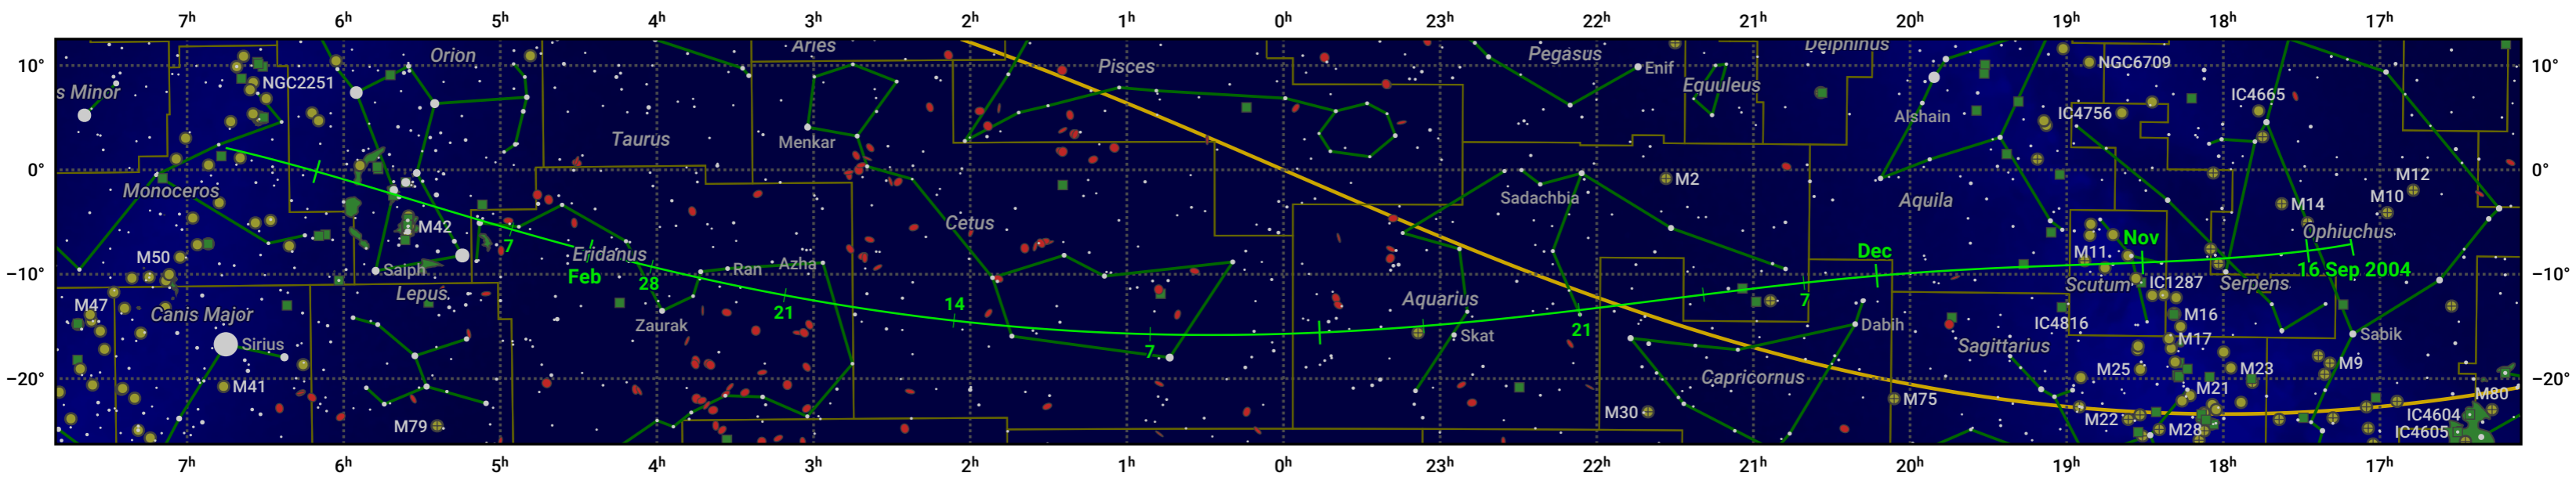

The path of 141P/Machholz starting on 16 Sep 2004

© Dominic Ford 2011–2024. Date markers placed at midnight UTC. Downloaded from <https://in-the-sky.org>

Magnitude scale: -6.0 -5.0 -4.0 -3.0 -2.0 -1.0 -2.0

— Ecliptic Plane

Galaxy
 Bright nebula
 Open cluster
 + Globular cluster

Date	Mag
2004 Sep 30	14.4
2004 Oct 12	13.3
2004 Oct 23	12.3
2004 Nov 1	11.3
2004 Nov 2	11.2
2004 Nov 12	10.2
2004 Nov 24	9.2
2005 Jan 1	8.8
2005 Jan 17	10.3
2005 Jan 25	11.3
2005 Feb 2	12.4
2005 Feb 10	13.4
2005 Feb 19	14.5
2005 Feb 28	15.5
2005 Mar 1	15.6
2005 Mar 10	16.6