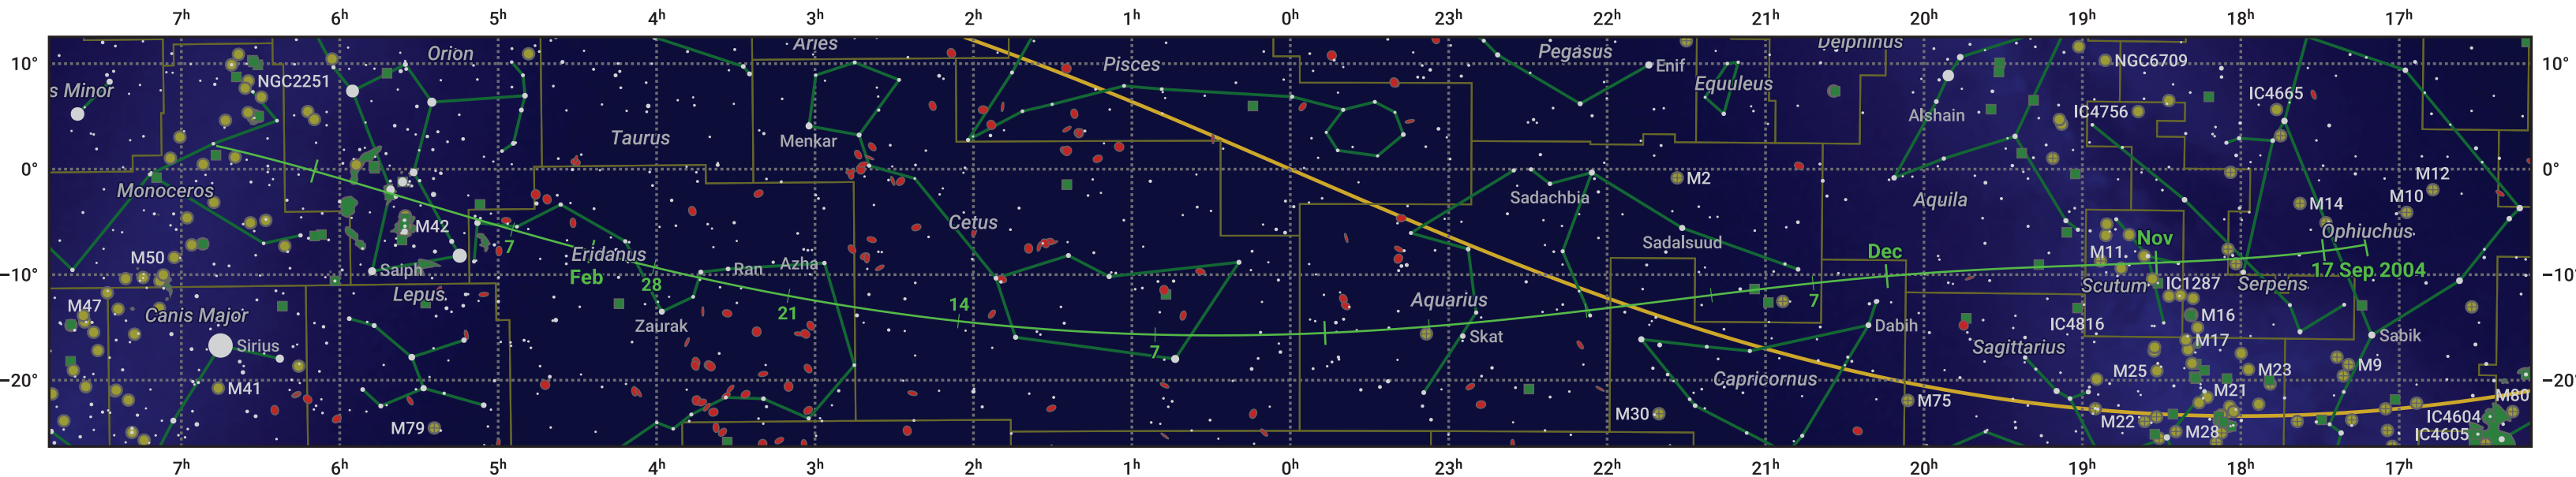

# The path of 141P/Machholz starting on 17 Sep 2004

© Dominic Ford 2011–2024. Date markers placed at midnight UTC. Downloaded from <https://in-the-sky.org>

Magnitude scale:  6.0  5.0  4.0  3.0  2.0  1.0  0.0  -1.0  -2.0

Ecliptic Plane

- Galaxy
- Bright nebula
- Open cluster
- Globular cluster

Date	Mag
2004 Sep 30	14.5
2004 Oct 12	13.4
2004 Oct 23	12.3
2004 Nov 1	11.3
2004 Nov 2	11.2
2004 Nov 12	10.2
2004 Nov 24	9.2
2005 Jan 1	8.8
2005 Jan 17	10.3
2005 Jan 25	11.3
2005 Feb 2	12.4
2005 Feb 10	13.4
2005 Feb 19	14.5
2005 Feb 28	15.5
2005 Mar 1	15.6
2005 Mar 10	16.5