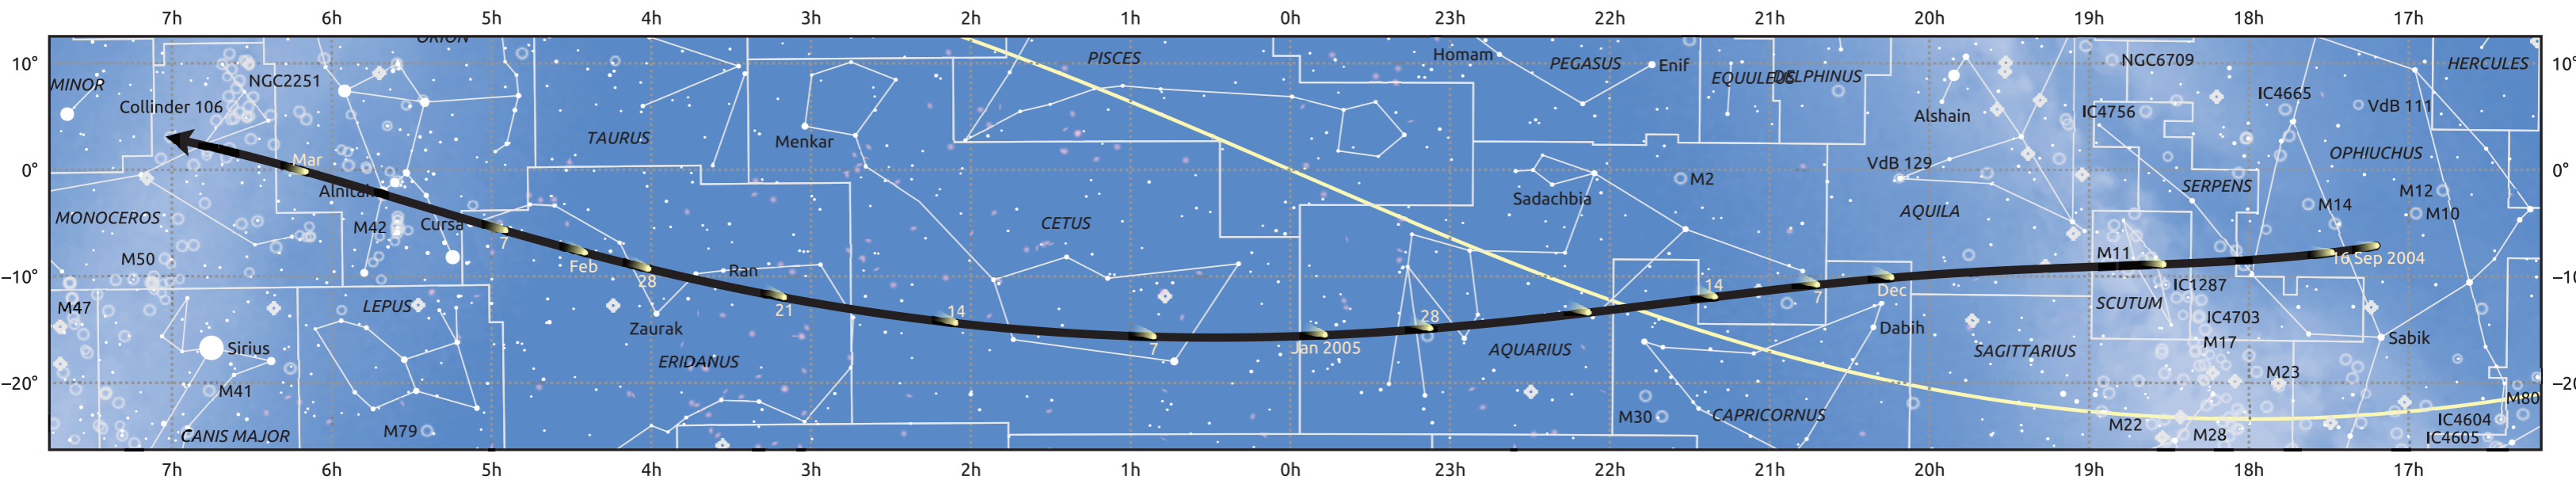

# The path of 141P/Machholz starting on 16 Sep 2004

© Dominic Ford 2011–2025. Date markers placed at midnight UTC. Downloaded from <https://in-the-sky.org>

Magnitude scale:  -6.0  -5.0  -4.0  -3.0  -2.0  -1.0  -0.0  -1.0  -2.0

— Ecliptic Plane

Galaxy  
  Bright nebula  
  Open cluster  
  Globular cluster  
  Planetary nebula

Date	Mag
2004 Sep 30	14.5
2004 Oct 12	13.4
2004 Oct 23	12.3
2004 Nov 1	11.3
2004 Nov 2	11.2
2004 Nov 12	10.2
2004 Nov 24	9.2
2005 Jan 1	8.8
2005 Jan 17	10.3
2005 Jan 25	11.3
2005 Feb 2	12.4
2005 Feb 10	13.4
2005 Feb 19	14.5
2005 Feb 28	15.5
2005 Mar 1	15.6
2005 Mar 10	16.5