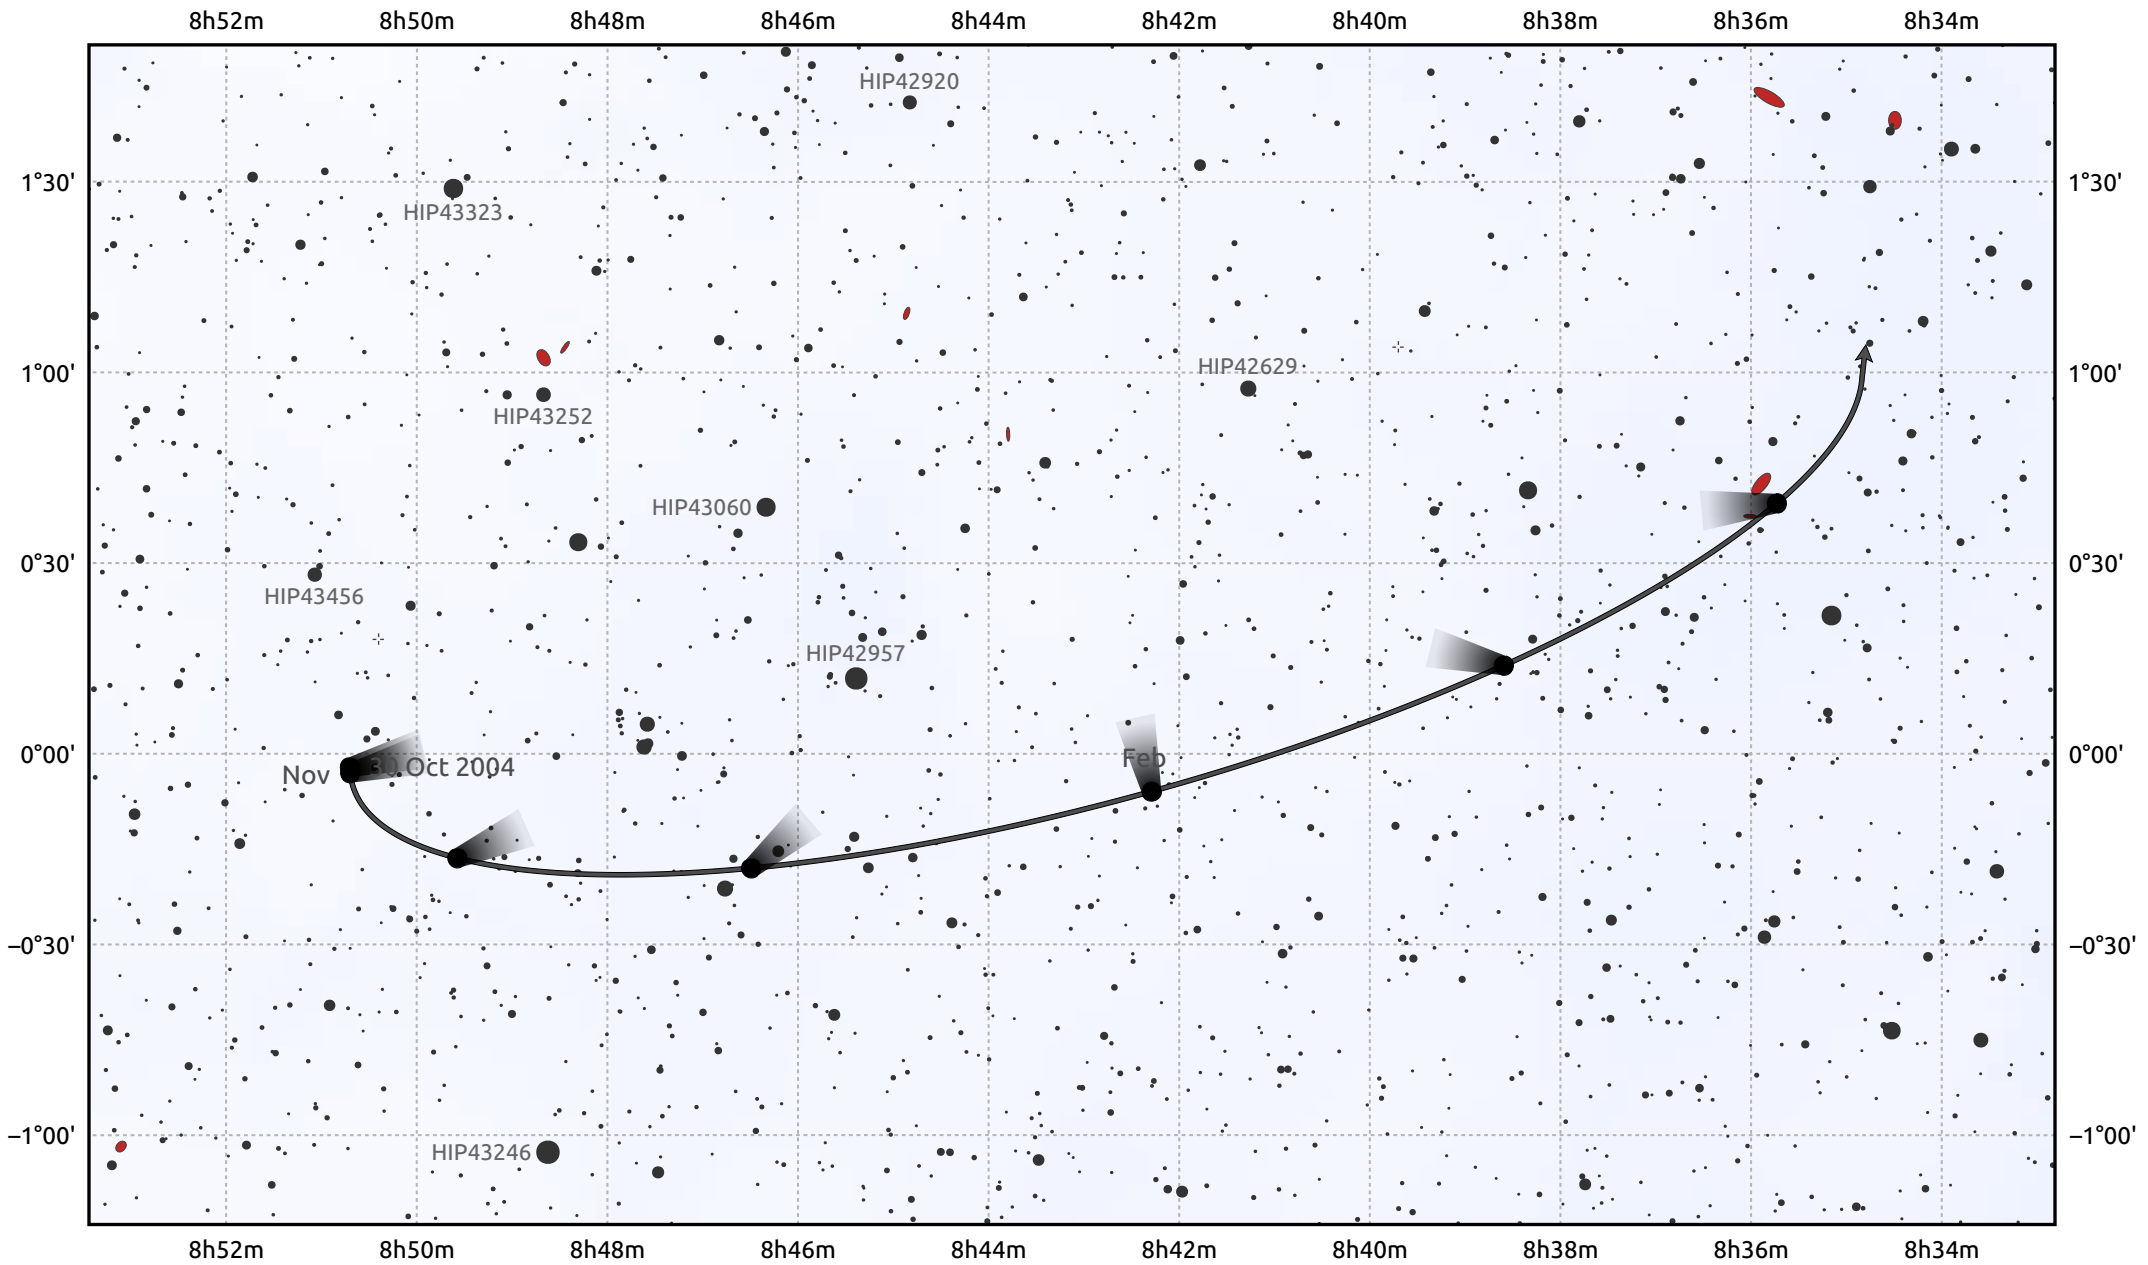

The path of 1P/Halley starting on 30 Oct 2004

© Dominic Ford 2011–2026. Date markers placed at midnight UTC. Downloaded from <https://in-the-sky.org>

Magnitude scale: · 13.0 · 12.0 · 11.0 · 10.0 · 9.0 · 8.0 · 7.0 · 6.0

— Ecliptic Plane

- Galaxy
- Bright nebula
- Open cluster
- ⊕ Globular cluster
- + Planetary nebula

Date	Mag
2004 Nov 1	nan
2005 Jan 1	nan
2005 Mar 1	nan