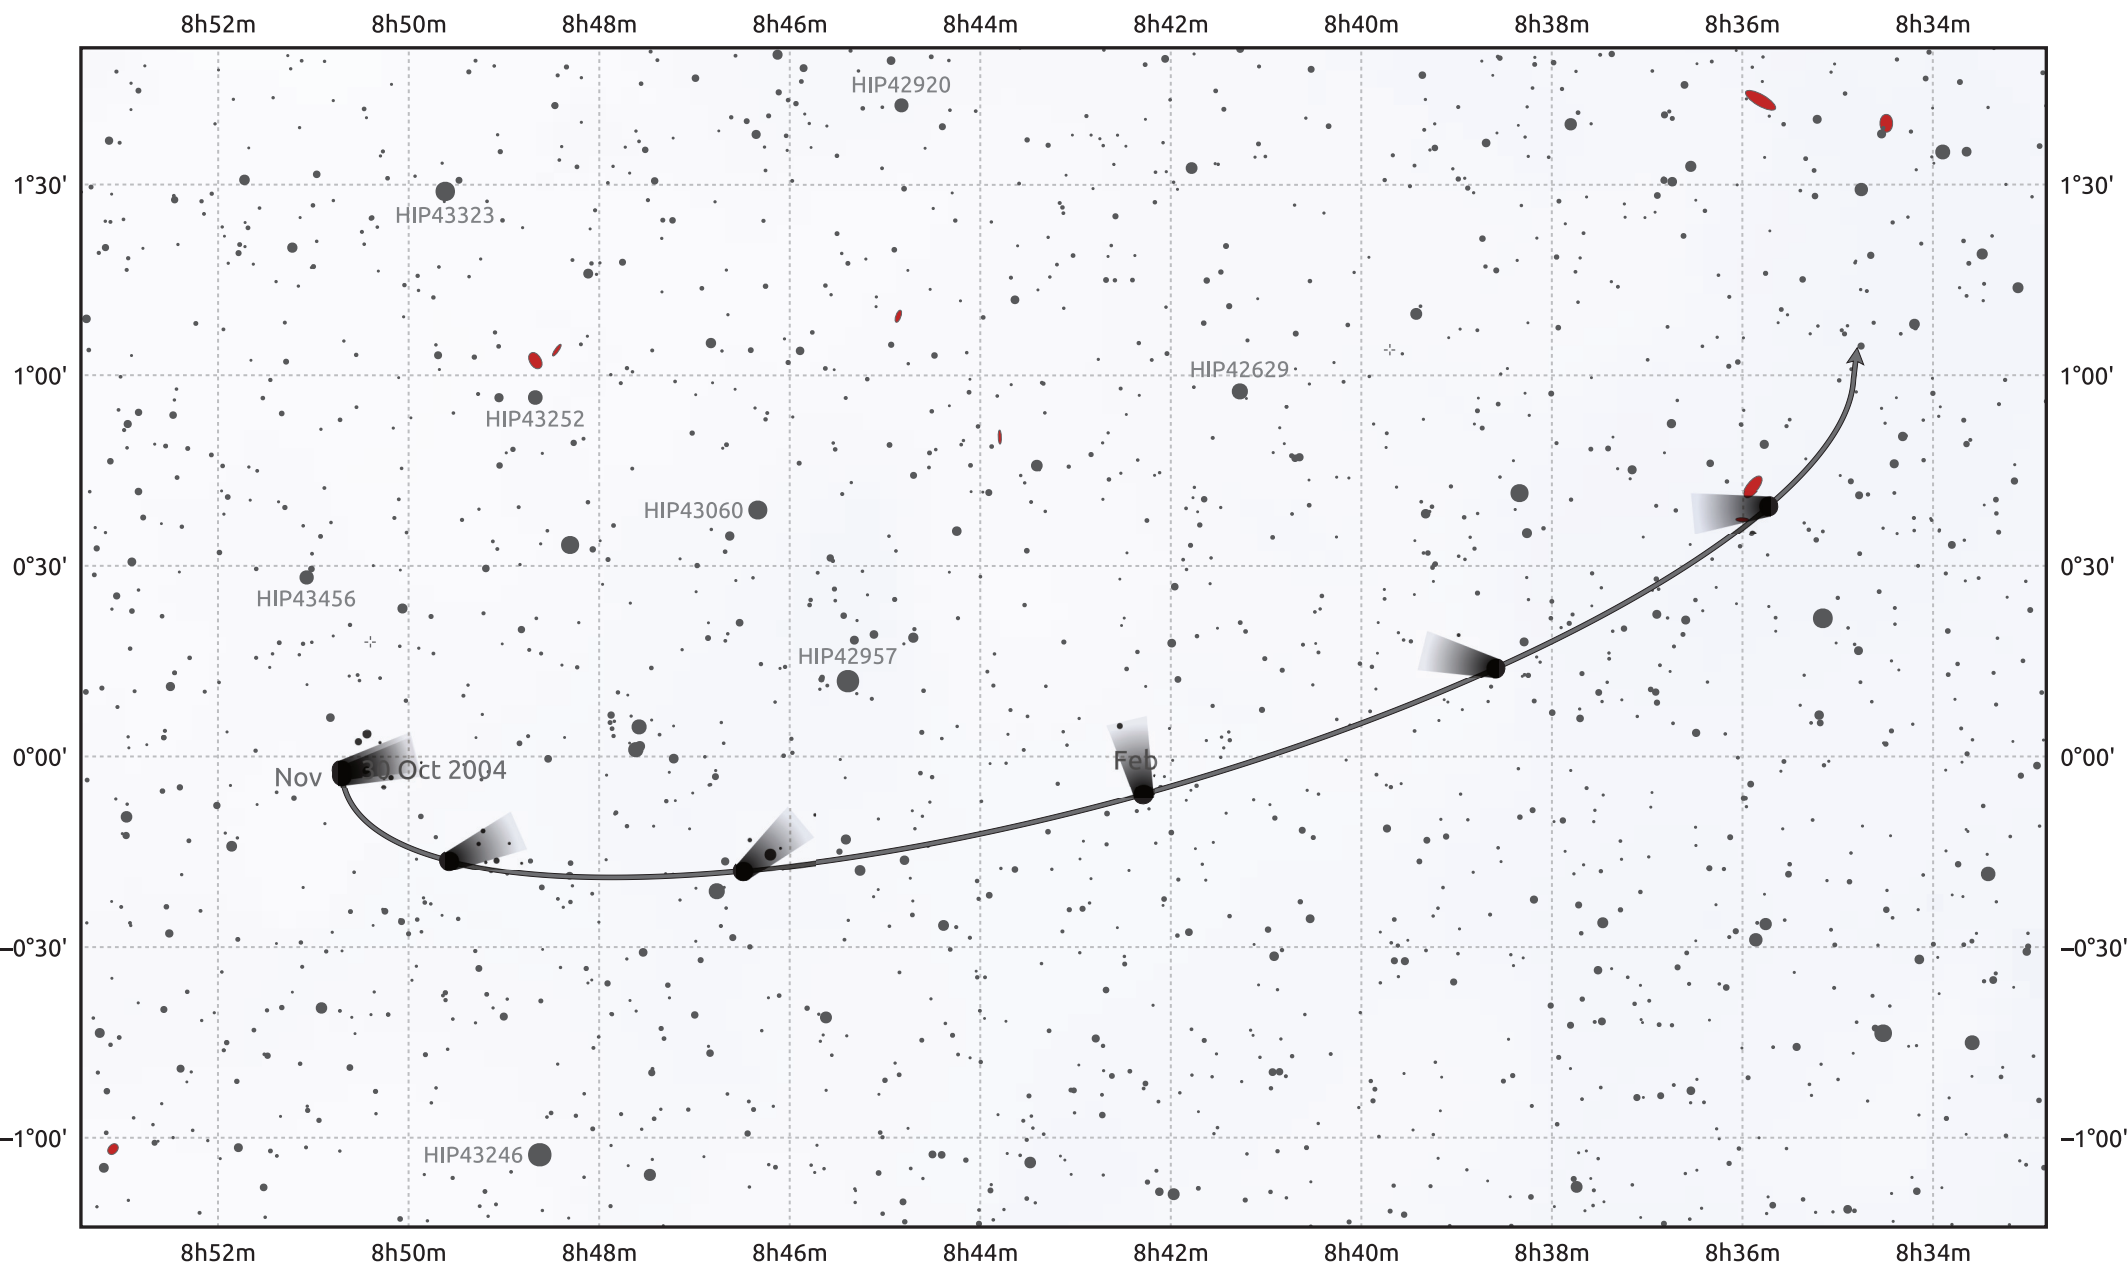

The path of 1P/Halley starting on 30 Oct 2004

© Dominic Ford 2011–2026. Date markers placed at midnight UTC. Downloaded from <https://in-the-sky.org>

Magnitude scale: · 13.0 · 12.0 · 11.0 · 10.0 · 9.0 · 8.0 · 7.0 · 6.0

— Ecliptic Plane

- Galaxy
- Bright nebula
- Open cluster
- ⊕ Globular cluster
- ⊕ Planetary nebula

Date	Mag
2004 Nov 1	nan
2005 Jan 1	nan
2005 Mar 1	nan