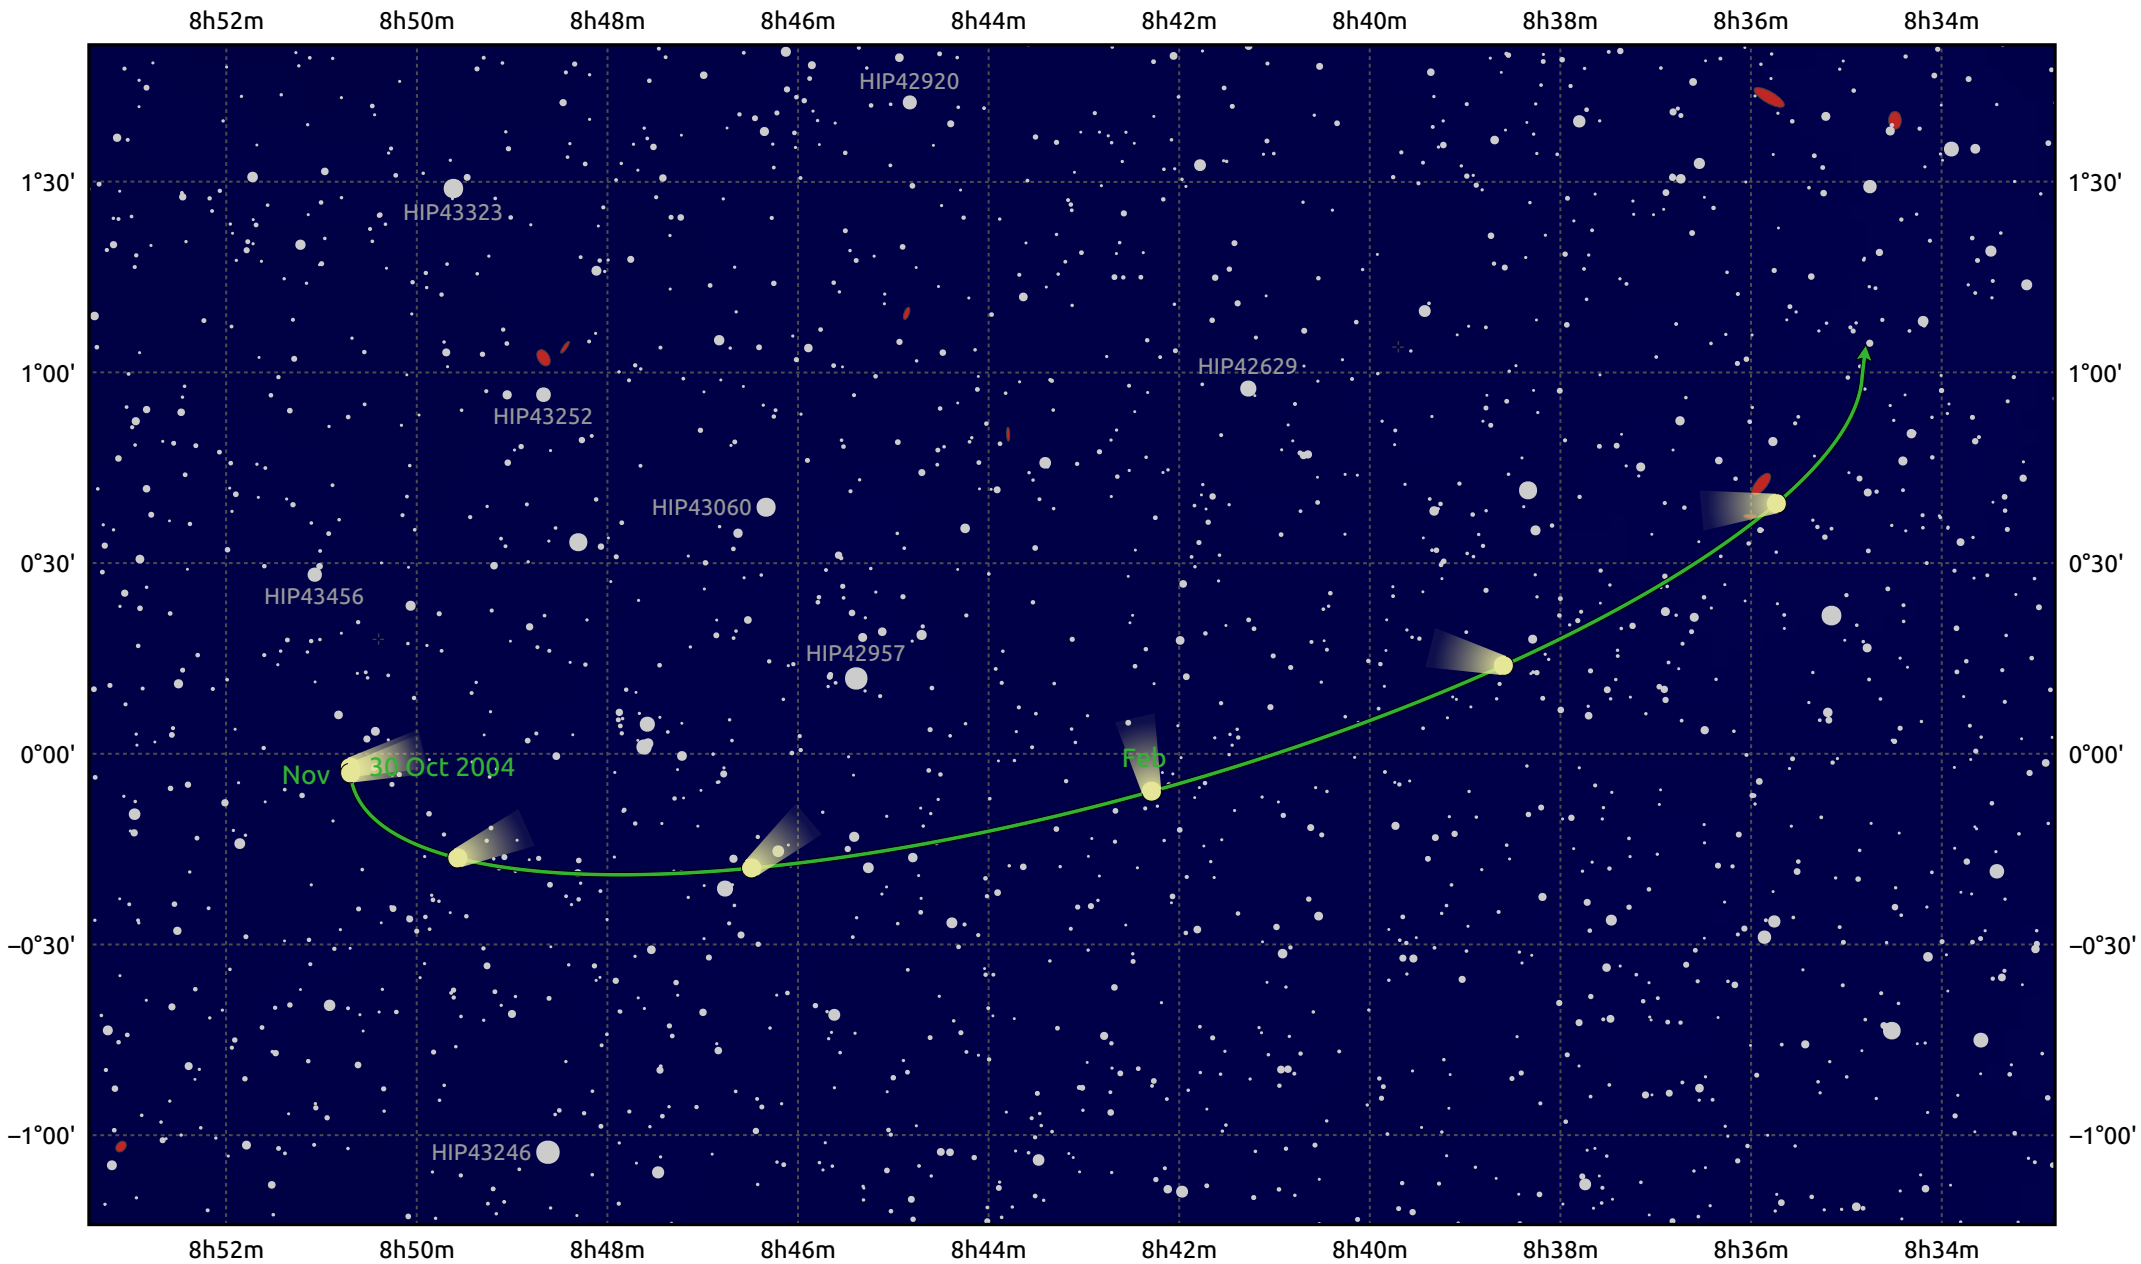

The path of 1P/Halley starting on 30 Oct 2004

© Dominic Ford 2011–2026. Date markers placed at midnight UTC. Downloaded from <https://in-the-sky.org>

Magnitude scale: · 13.0 · 12.0 · 11.0 · 10.0 · 9.0 · 8.0 · 7.0 · 6.0

— Ecliptic Plane

- Galaxy
- Bright nebula
- Open cluster
- Globular cluster
- Planetary nebula

Date	Mag
2004 Nov 1	nan
2005 Jan 1	nan
2005 Mar 1	nan