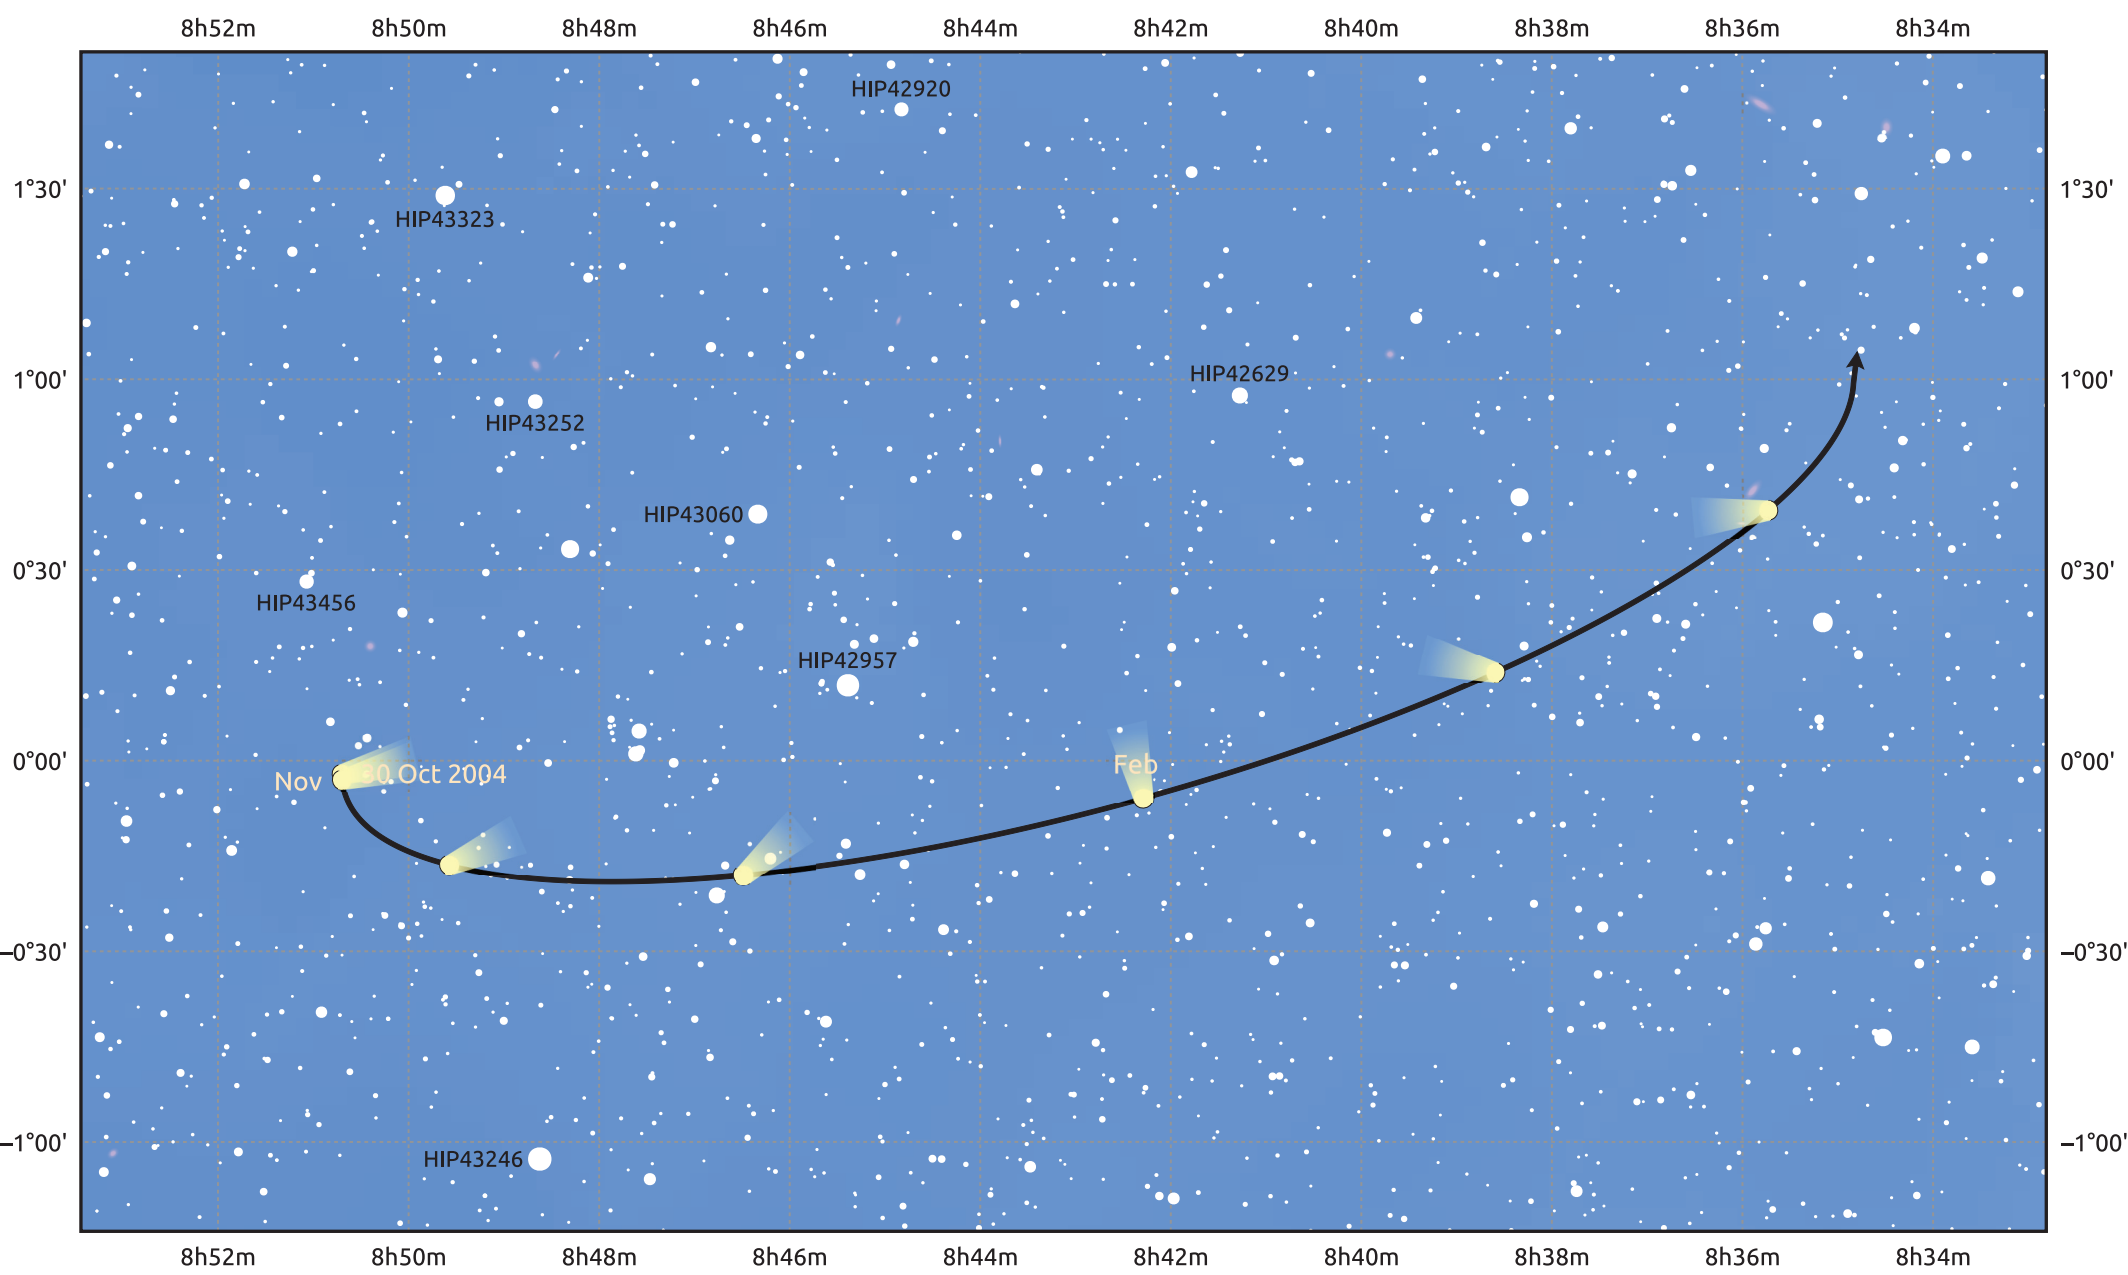

# The path of 1P/Halley starting on 30 Oct 2004

© Dominic Ford 2011–2026. Date markers placed at midnight UTC. Downloaded from <https://in-the-sky.org>

Magnitude scale: · 13.0 · 12.0 · 11.0 · 10.0 · 9.0 · 8.0 · 7.0 · 6.0

— Ecliptic Plane

- Galaxy
- Bright nebula
- Open cluster
- Globular cluster
- Planetary nebula

Date	Mag
2004 Nov 1	nan
2005 Jan 1	nan
2005 Mar 1	nan