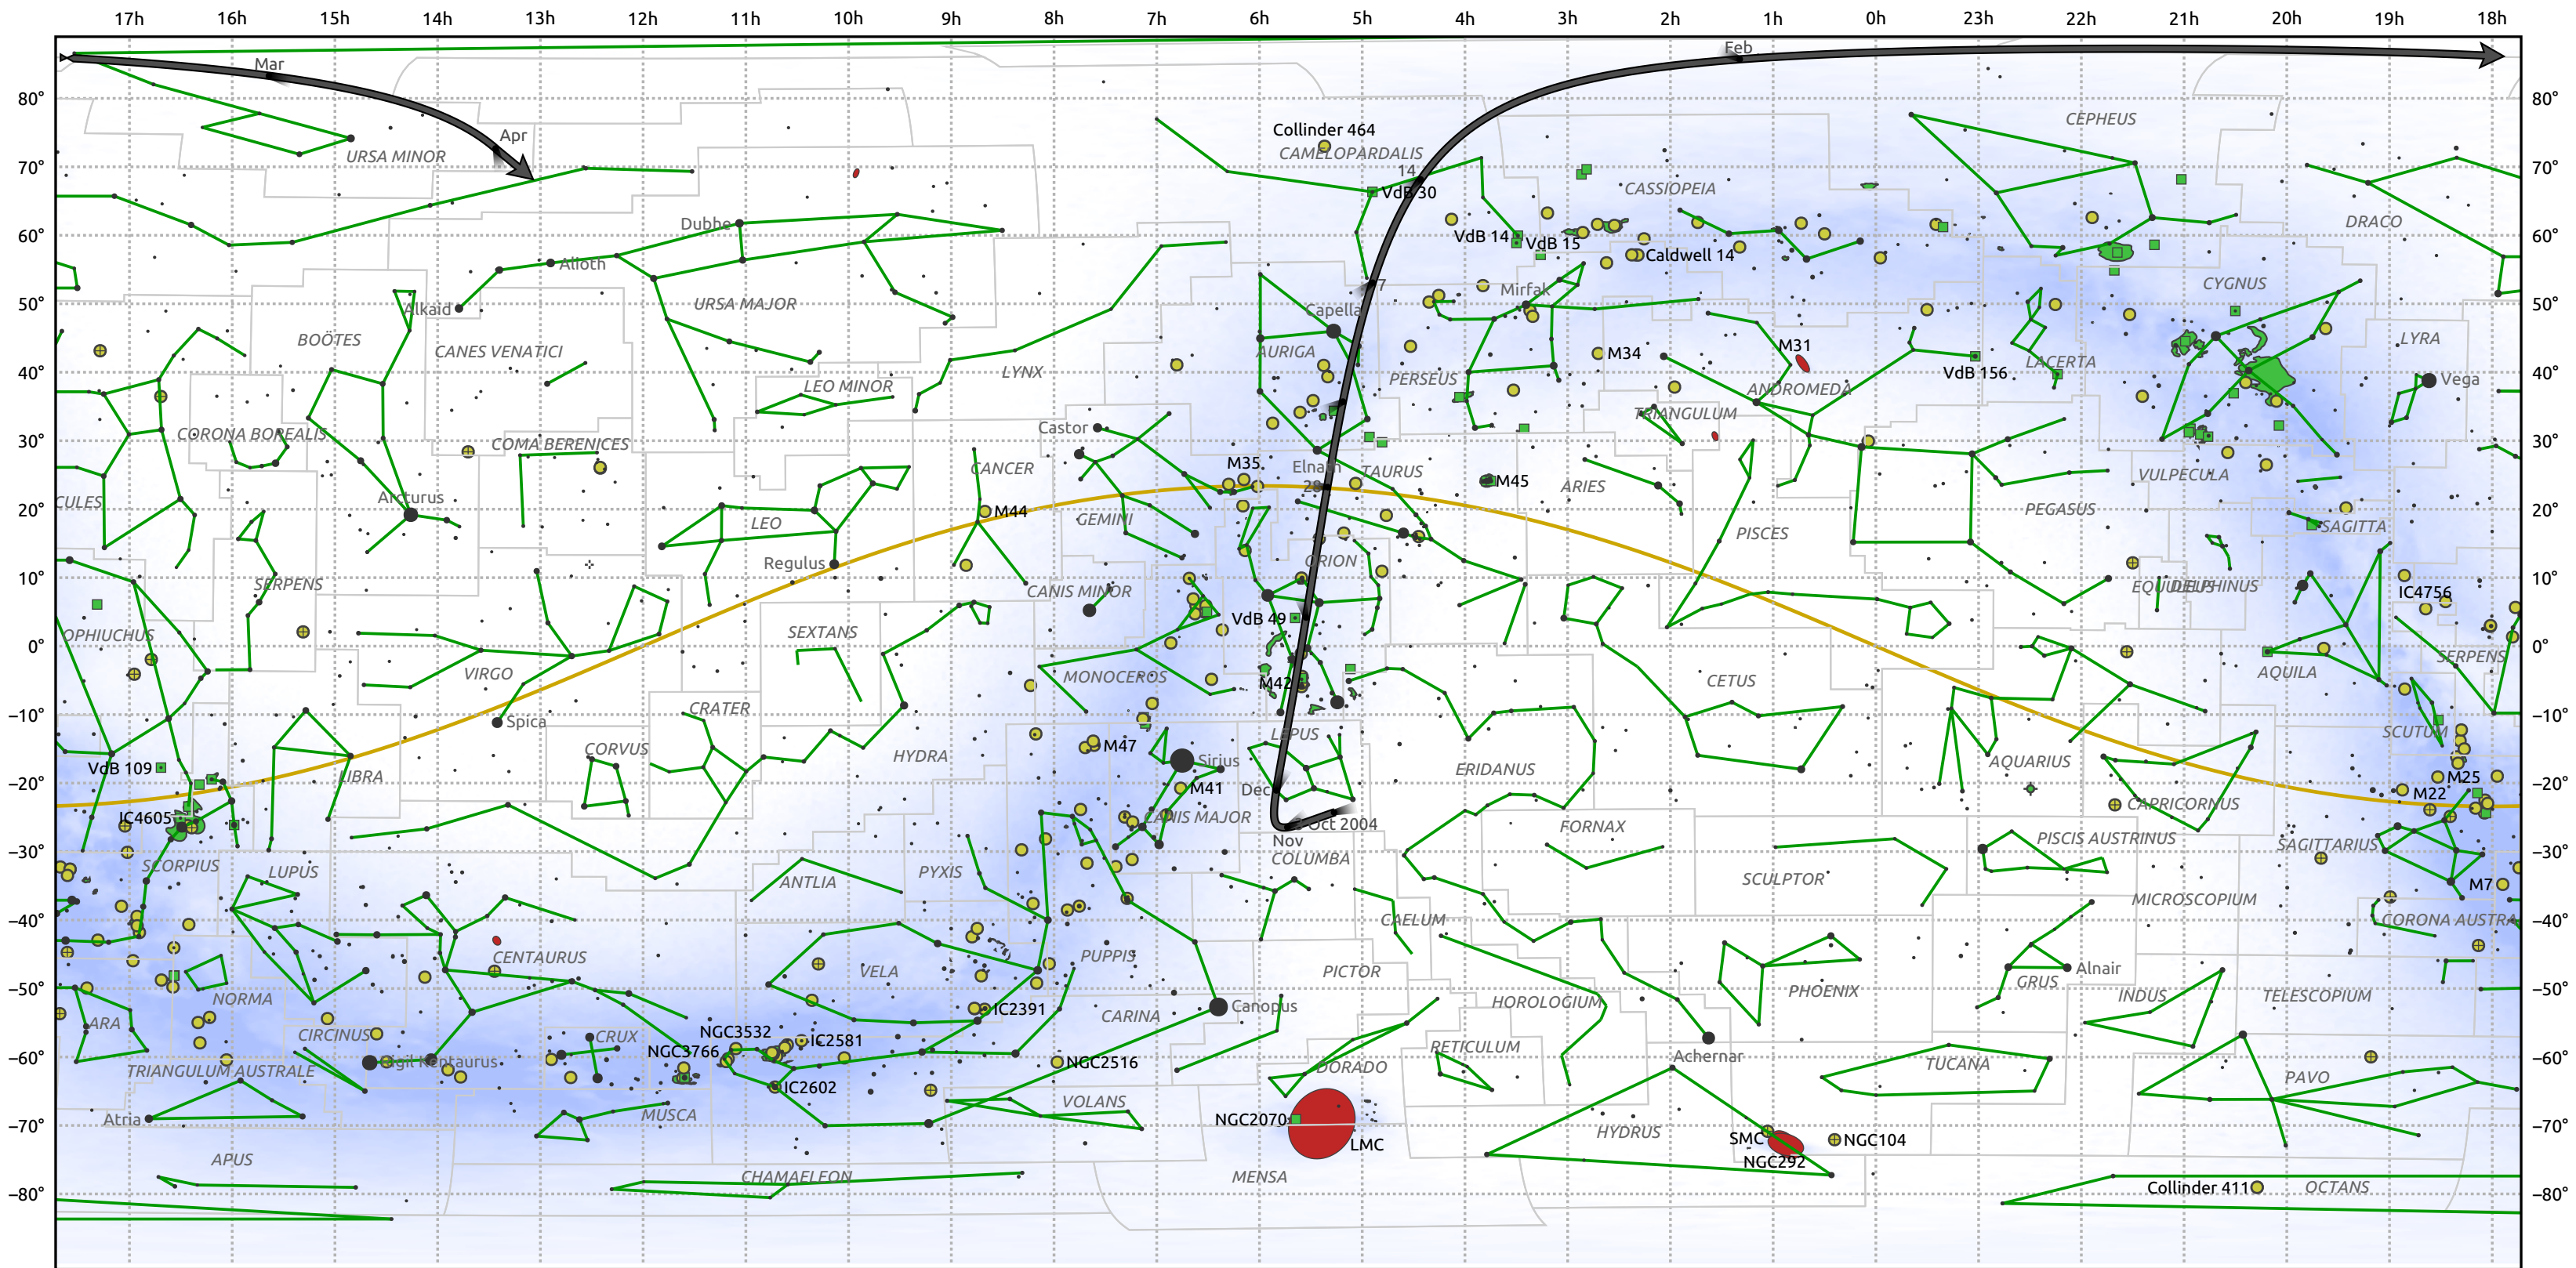

The path of C/2004 Q2 (Machholz) starting on 3 Oct 2004

© Dominic Ford 2011–2025. Date markers placed at midnight UTC. Downloaded from <https://in-the-sky.org>

Magnitude scale: 5.0 4.0 3.0 2.0 1.0 0.0 -1.0 -2.0

— Ecliptic Plane

Galaxy Bright nebula Open cluster Globular cluster Planetary nebula

Date	Mag
2004 Oct 23	7.6
2004 Nov 1	7.1
2004 Nov 9	6.6
2004 Nov 24	5.6
2004 Dec 7	4.6
2004 Dec 19	3.6
2005 Jan 1	3.0
2005 Feb 2	4.6
2005 Feb 22	5.7
2005 Mar 1	6.0
2005 Mar 15	6.7