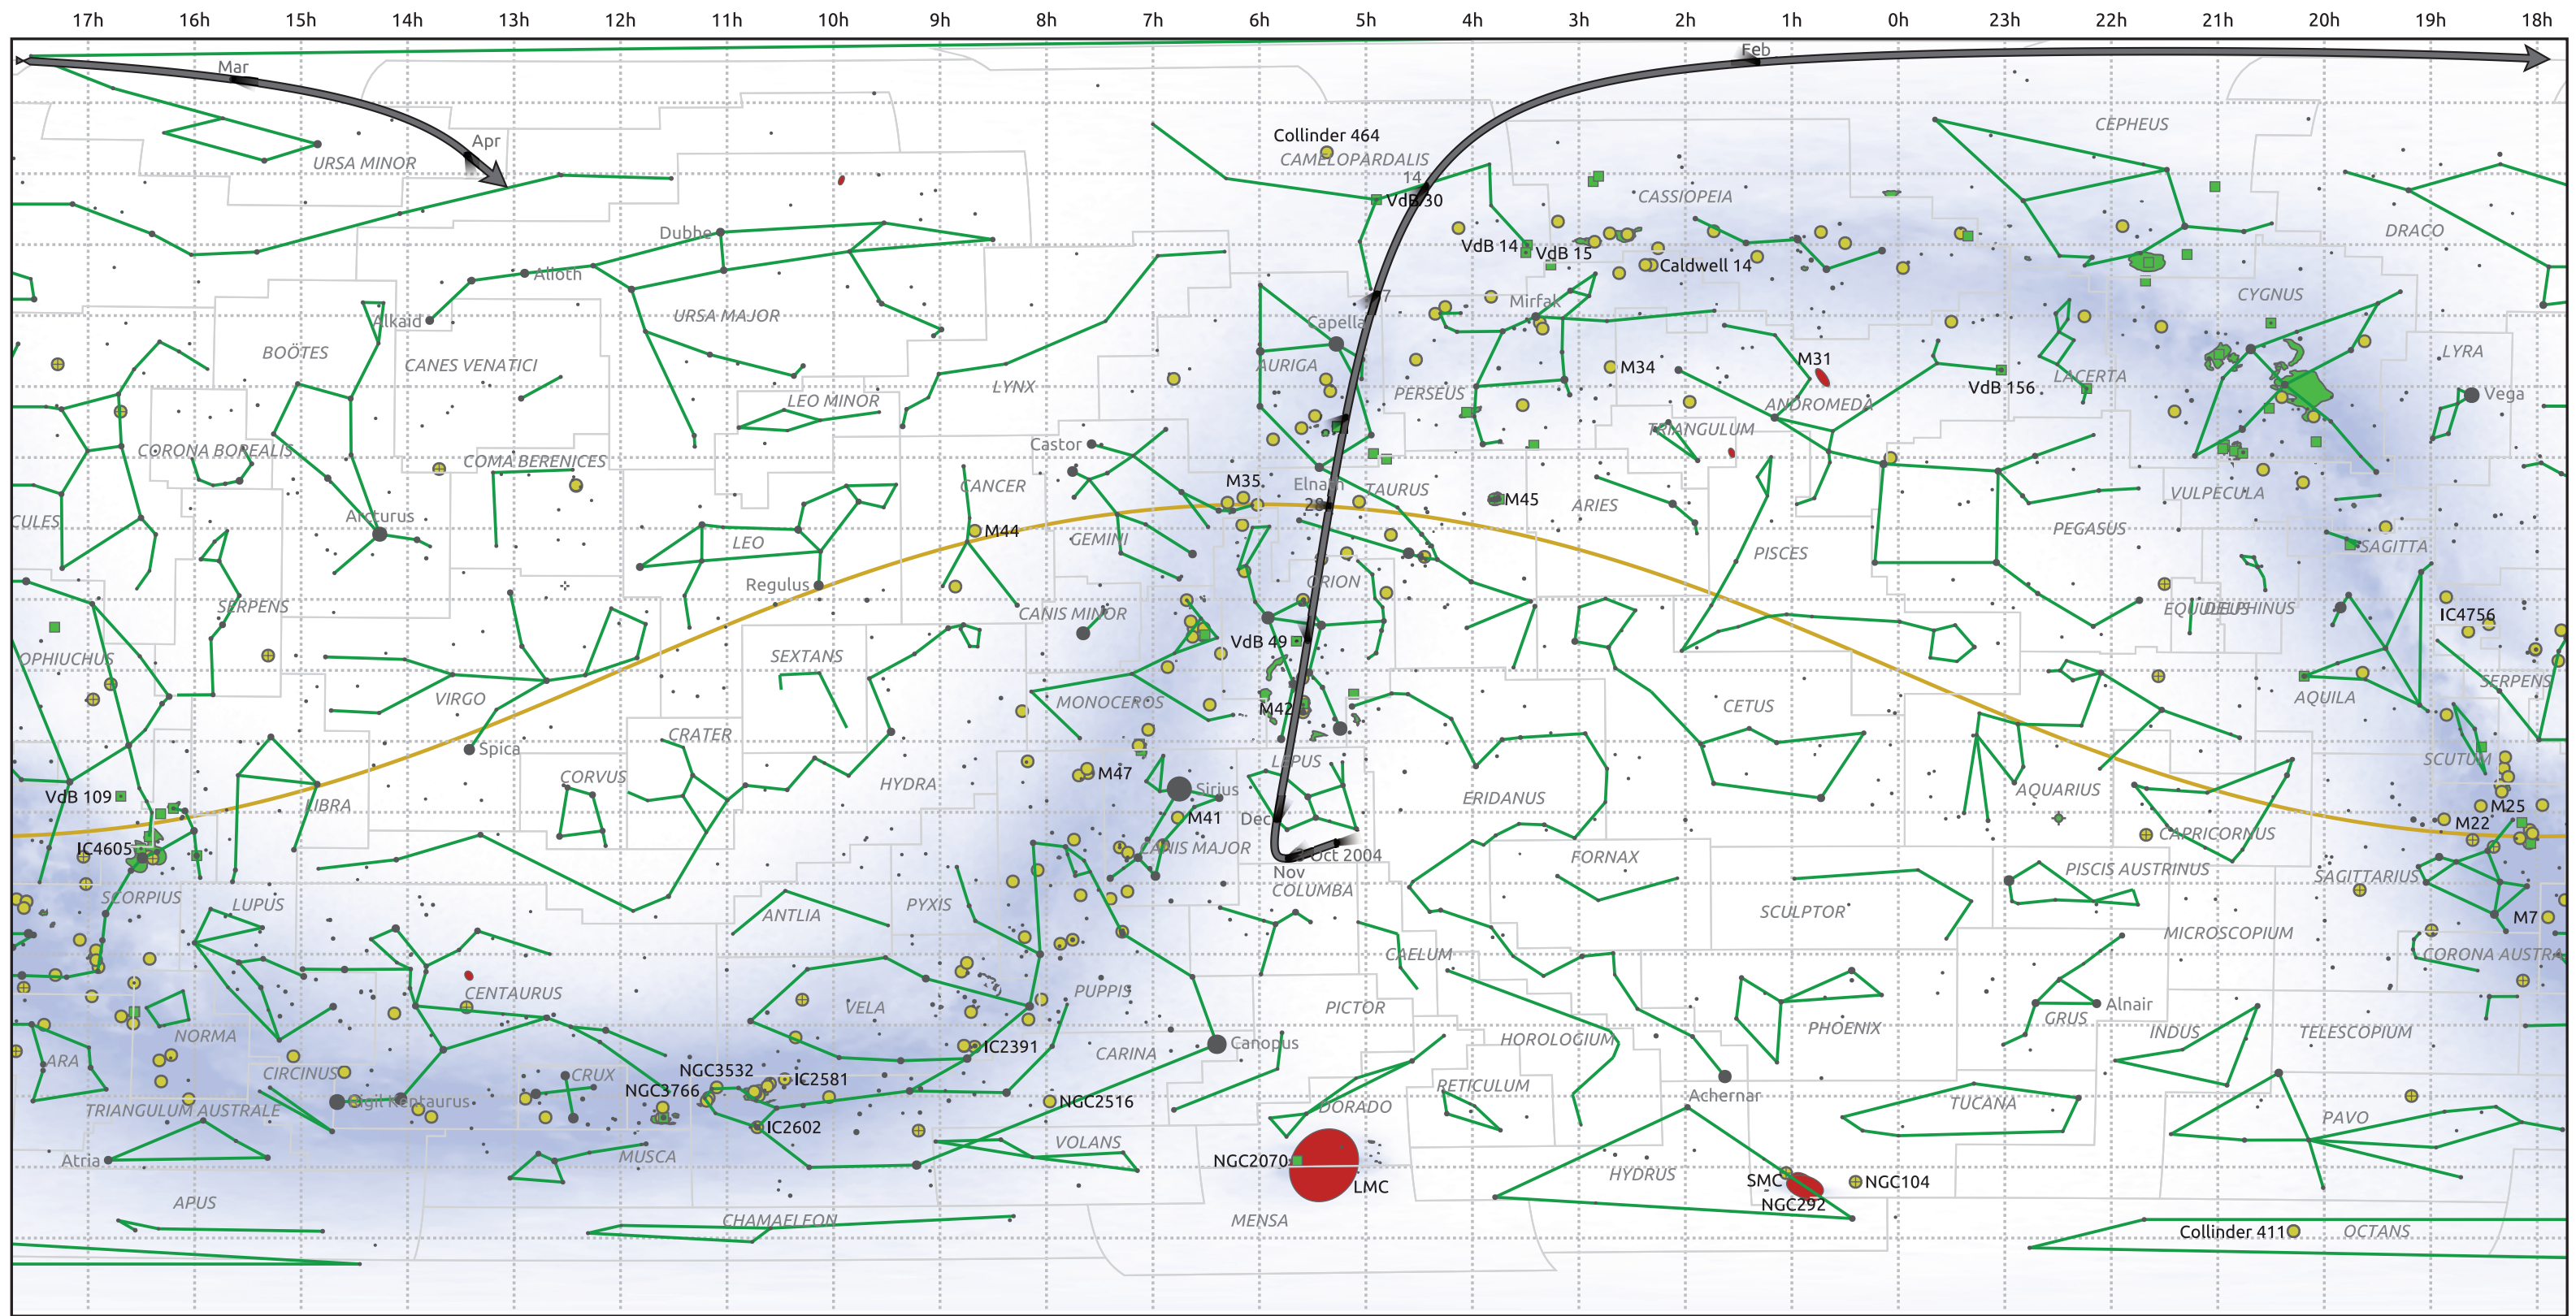

The path of C/2004 Q2 (Machholz) starting on 3 Oct 2004

© Dominic Ford 2011–2025. Date markers placed at midnight UTC. Downloaded from <https://in-the-sky.org>

Magnitude scale: 5.0 4.0 3.0 2.0 1.0 0.0 -1.0 -2.0

Ecliptic Plane

Galaxy Bright nebula Open cluster Globular cluster Planetary nebula

Date	Mag
2004 Oct 23	7.6
2004 Nov 1	7.1
2004 Nov 9	6.6
2004 Nov 24	5.6
2004 Dec 7	4.6
2004 Dec 19	3.6
2005 Jan 1	3.0
2005 Feb 2	4.6
2005 Feb 22	5.7
2005 Mar 1	6.0
2005 Mar 15	6.7