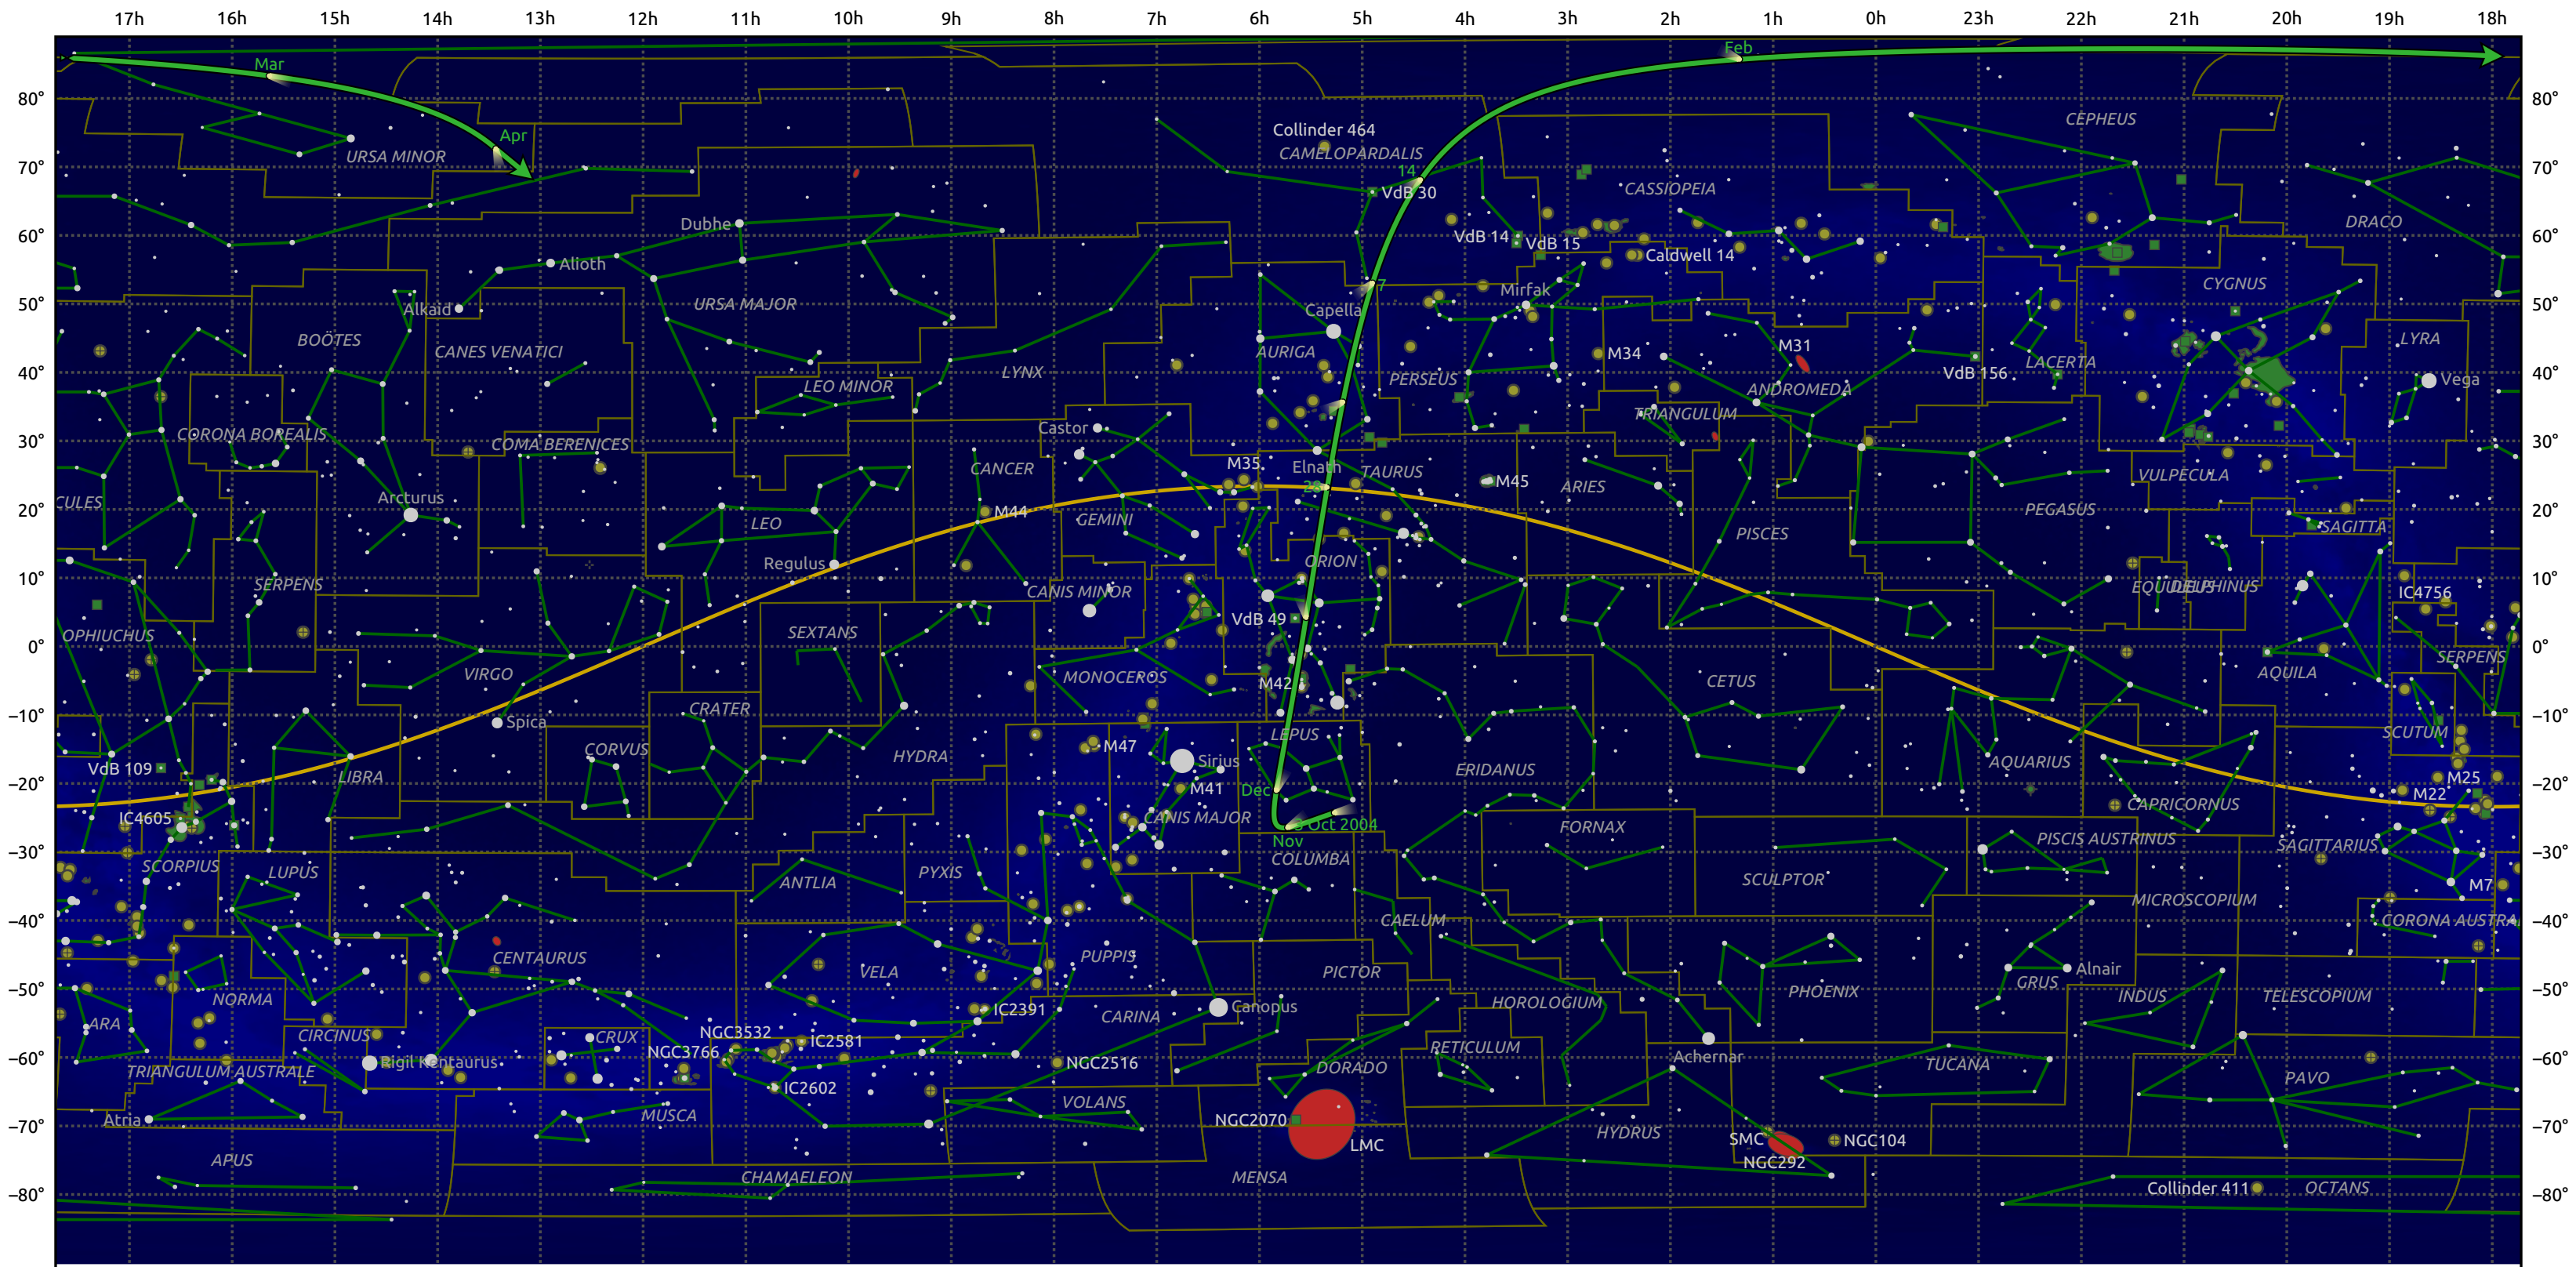

The path of C/2004 Q2 (Machholz) starting on 3 Oct 2004

© Dominic Ford 2011–2025. Date markers placed at midnight UTC. Downloaded from <https://in-the-sky.org>

Magnitude scale: -5.0 -4.0 -3.0 -2.0 -1.0 -2.0

Ecliptic Plane

Galaxy Bright nebula Open cluster Globular cluster Planetary nebula

Date	Mag
2004 Oct 23	7.6
2004 Nov 1	7.1
2004 Nov 9	6.6
2004 Nov 24	5.6
2004 Dec 7	4.6
2004 Dec 19	3.6
2005 Jan 1	3.0
2005 Feb 2	4.6
2005 Feb 22	5.7
2005 Mar 1	6.0
2005 Mar 15	6.7