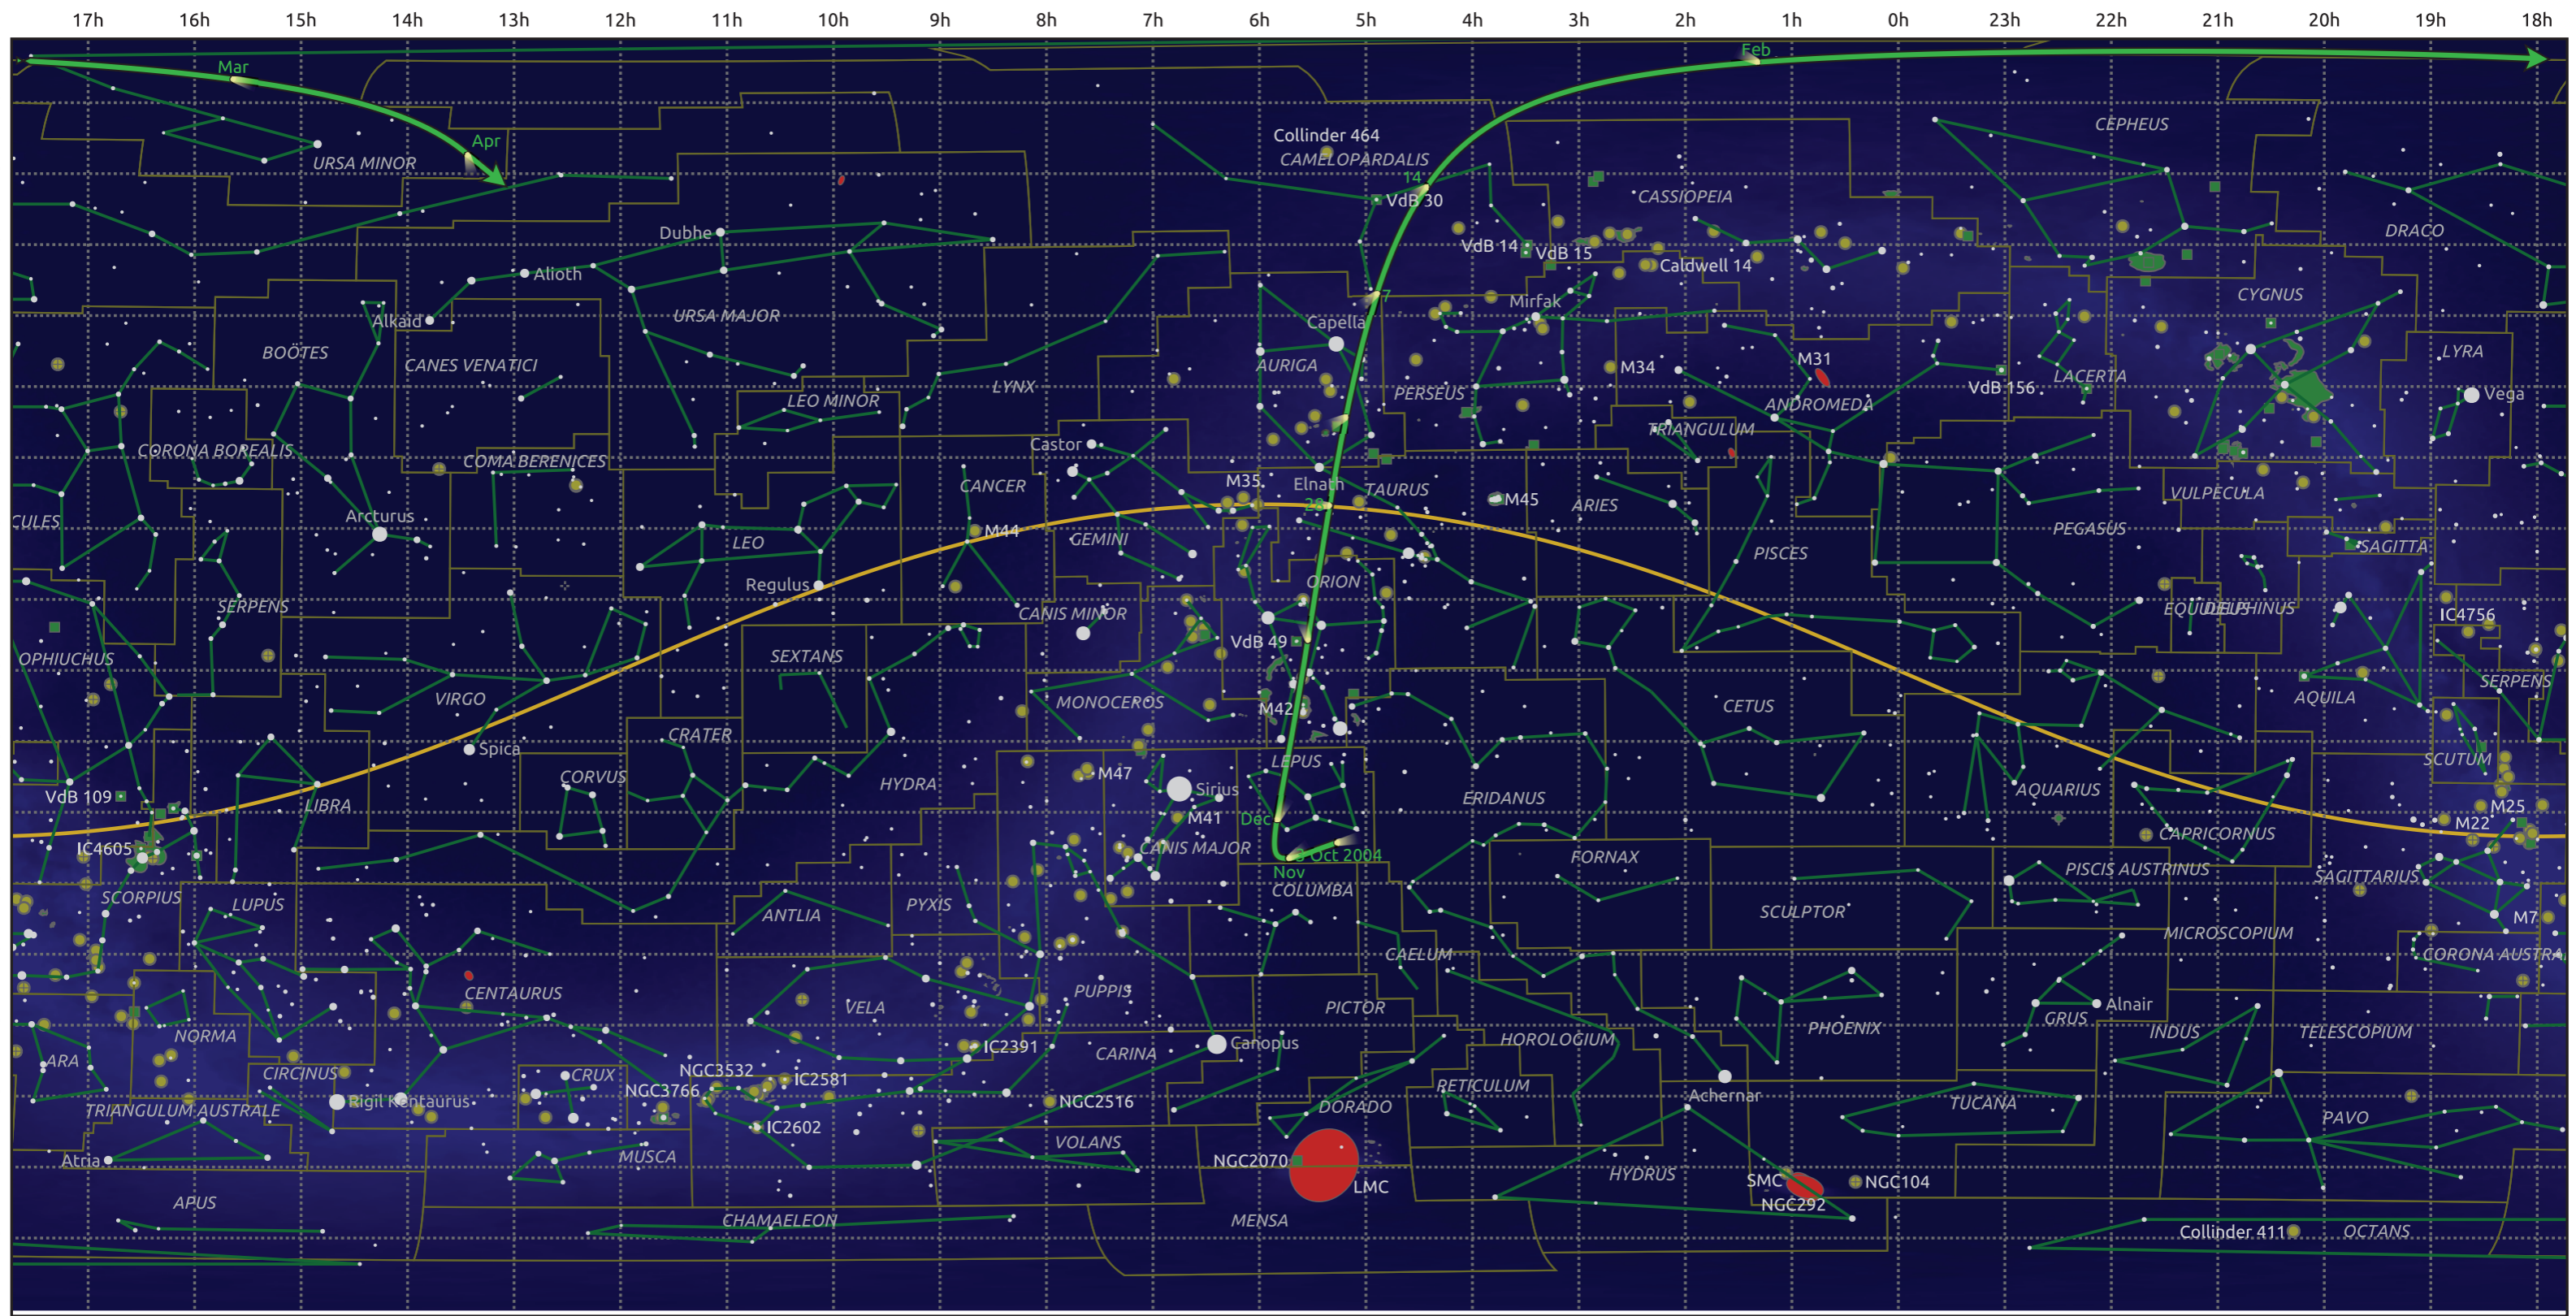

The path of C/2004 Q2 (Machholz) starting on 3 Oct 2004

© Dominic Ford 2011–2025. Date markers placed at midnight UTC. Downloaded from <https://in-the-sky.org>

Magnitude scale:  5.0  4.0  3.0  2.0  1.0  0.0  -1.0  -2.0

Ecliptic Plane

Galaxy  Bright nebula  Open cluster  Globular cluster  Planetary nebula

Date	Mag
2004 Oct 23	7.6
2004 Nov 1	7.1
2004 Nov 9	6.6
2004 Nov 24	5.6
2004 Dec 7	4.6
2004 Dec 19	3.6
2005 Jan 1	3.0
2005 Feb 2	4.6
2005 Feb 22	5.7
2005 Mar 1	6.0
2005 Mar 15	6.7