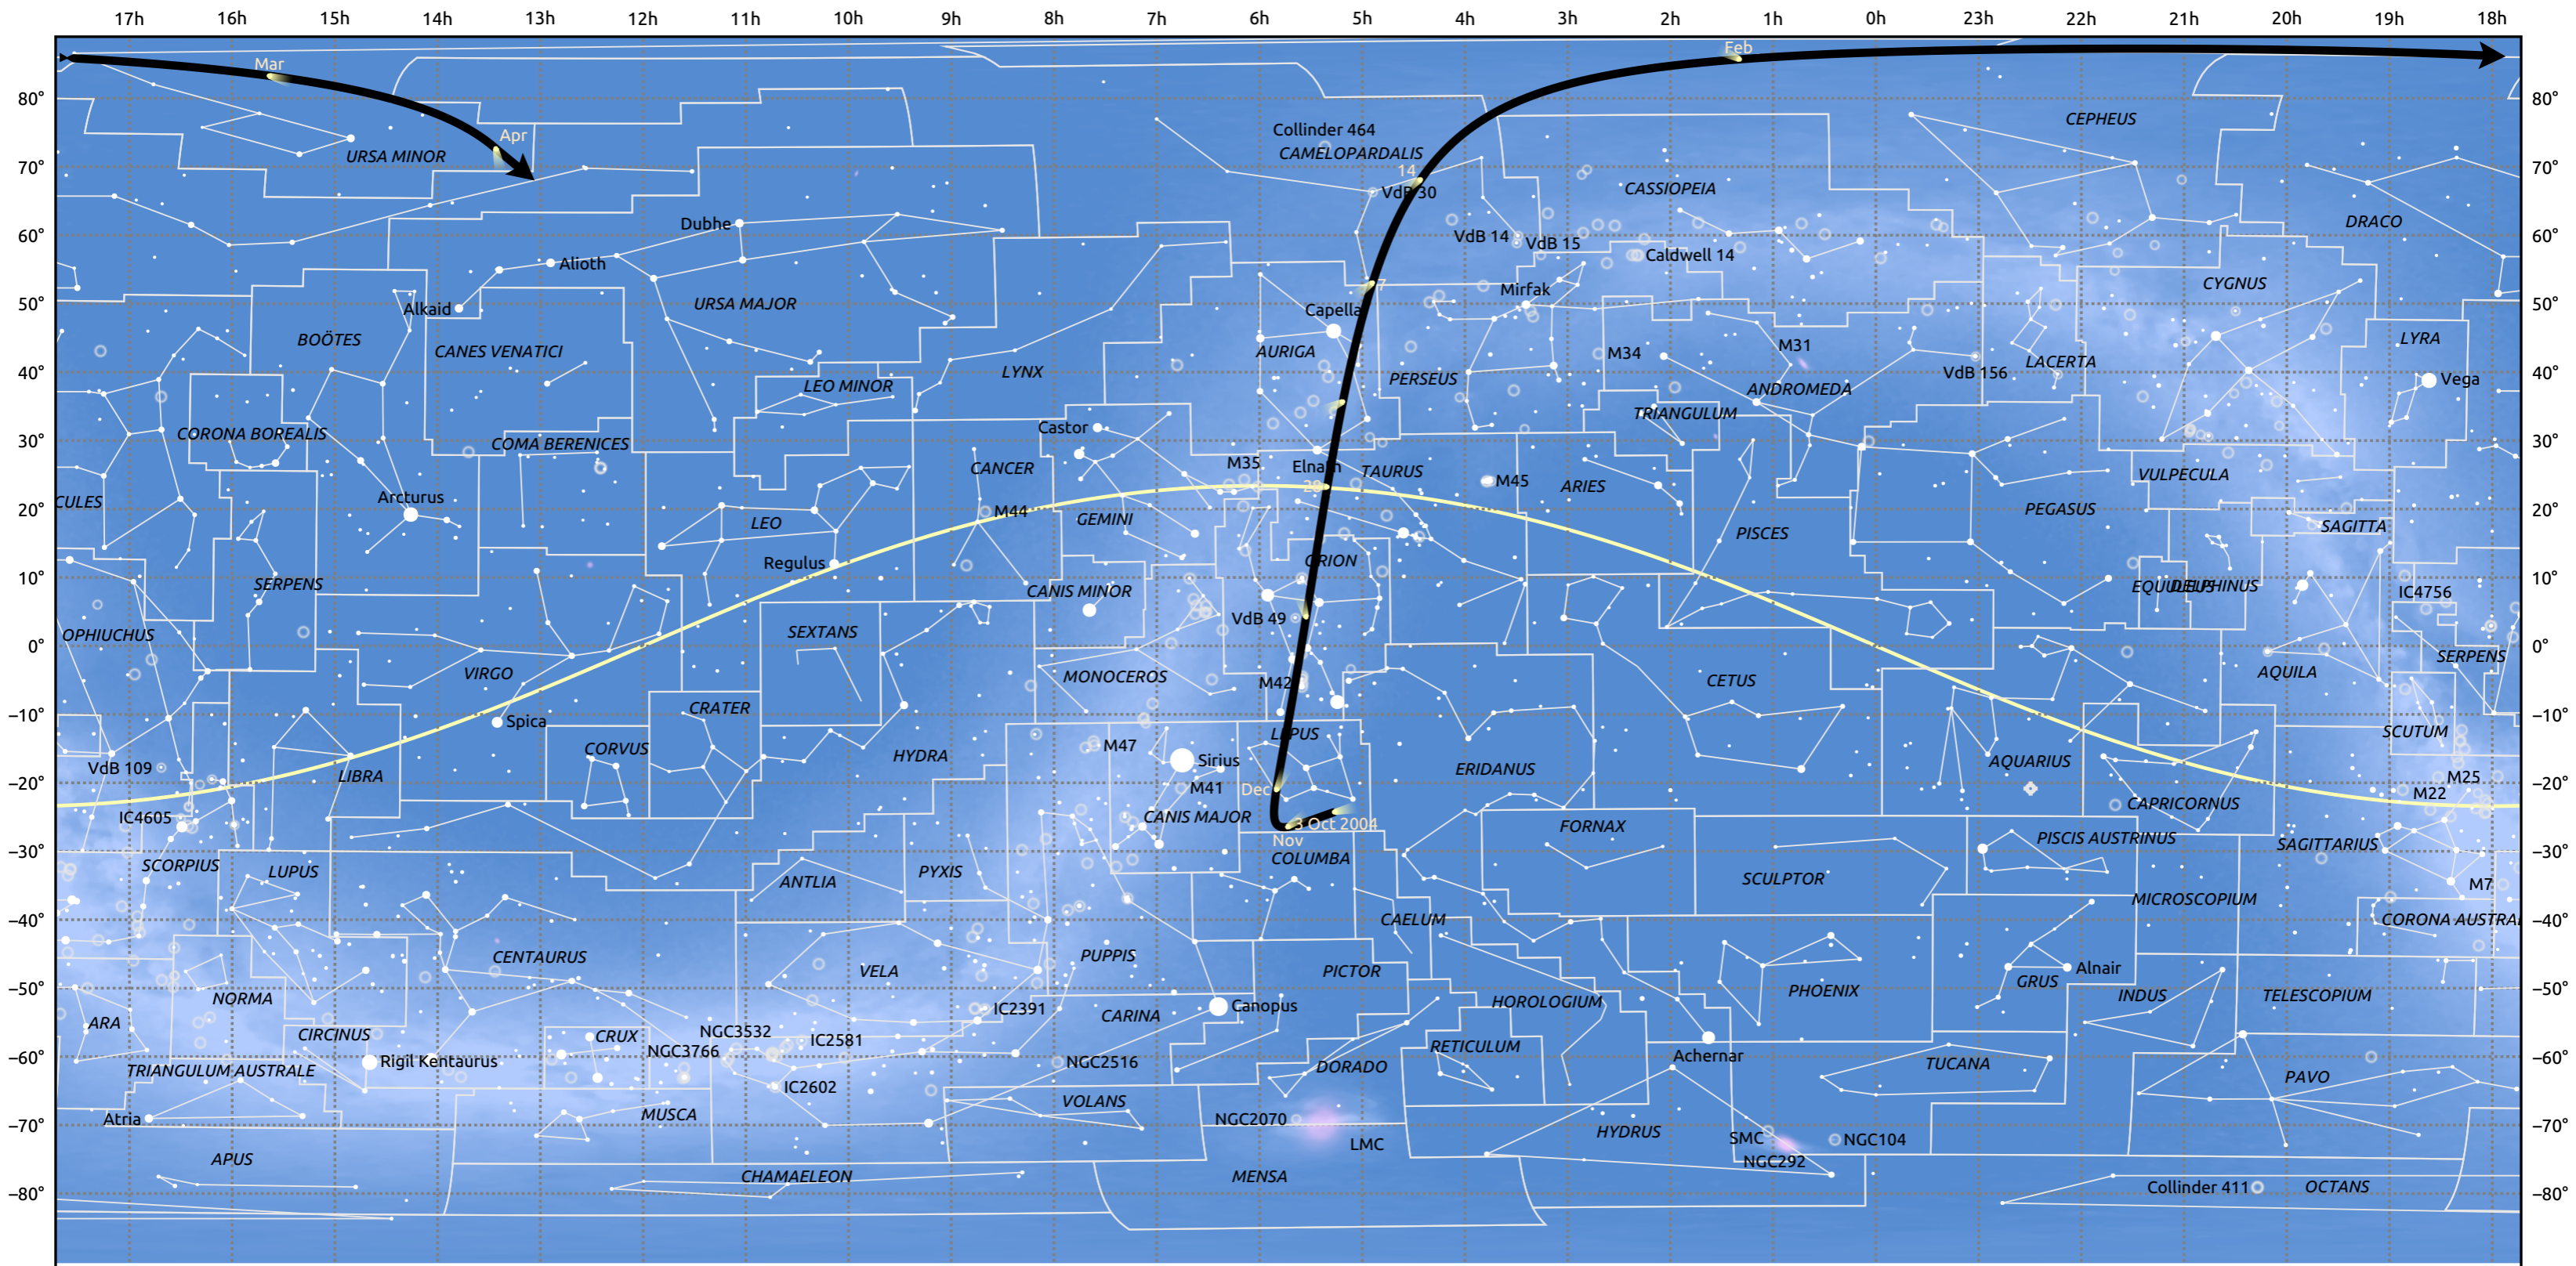

# The path of C/2004 Q2 (Machholz) starting on 3 Oct 2004

© Dominic Ford 2011–2025. Date markers placed at midnight UTC. Downloaded from <https://in-the-sky.org>

Magnitude scale: • 5.0 • 4.0 • 3.0 • 2.0 • 1.0 • 0.0 • -1.0 • -2.0

— Ecliptic Plane

Galaxy    Bright nebula    Open cluster    Globular cluster    Planetary nebula

Date	Mag
2004 Oct 23	7.6
2004 Nov 1	7.1
2004 Nov 9	6.6
2004 Nov 24	5.6
2004 Dec 7	4.6
2004 Dec 19	3.6
2005 Jan 1	3.0
2005 Feb 2	4.6
2005 Feb 22	5.7
2005 Mar 1	6.0
2005 Mar 15	6.7