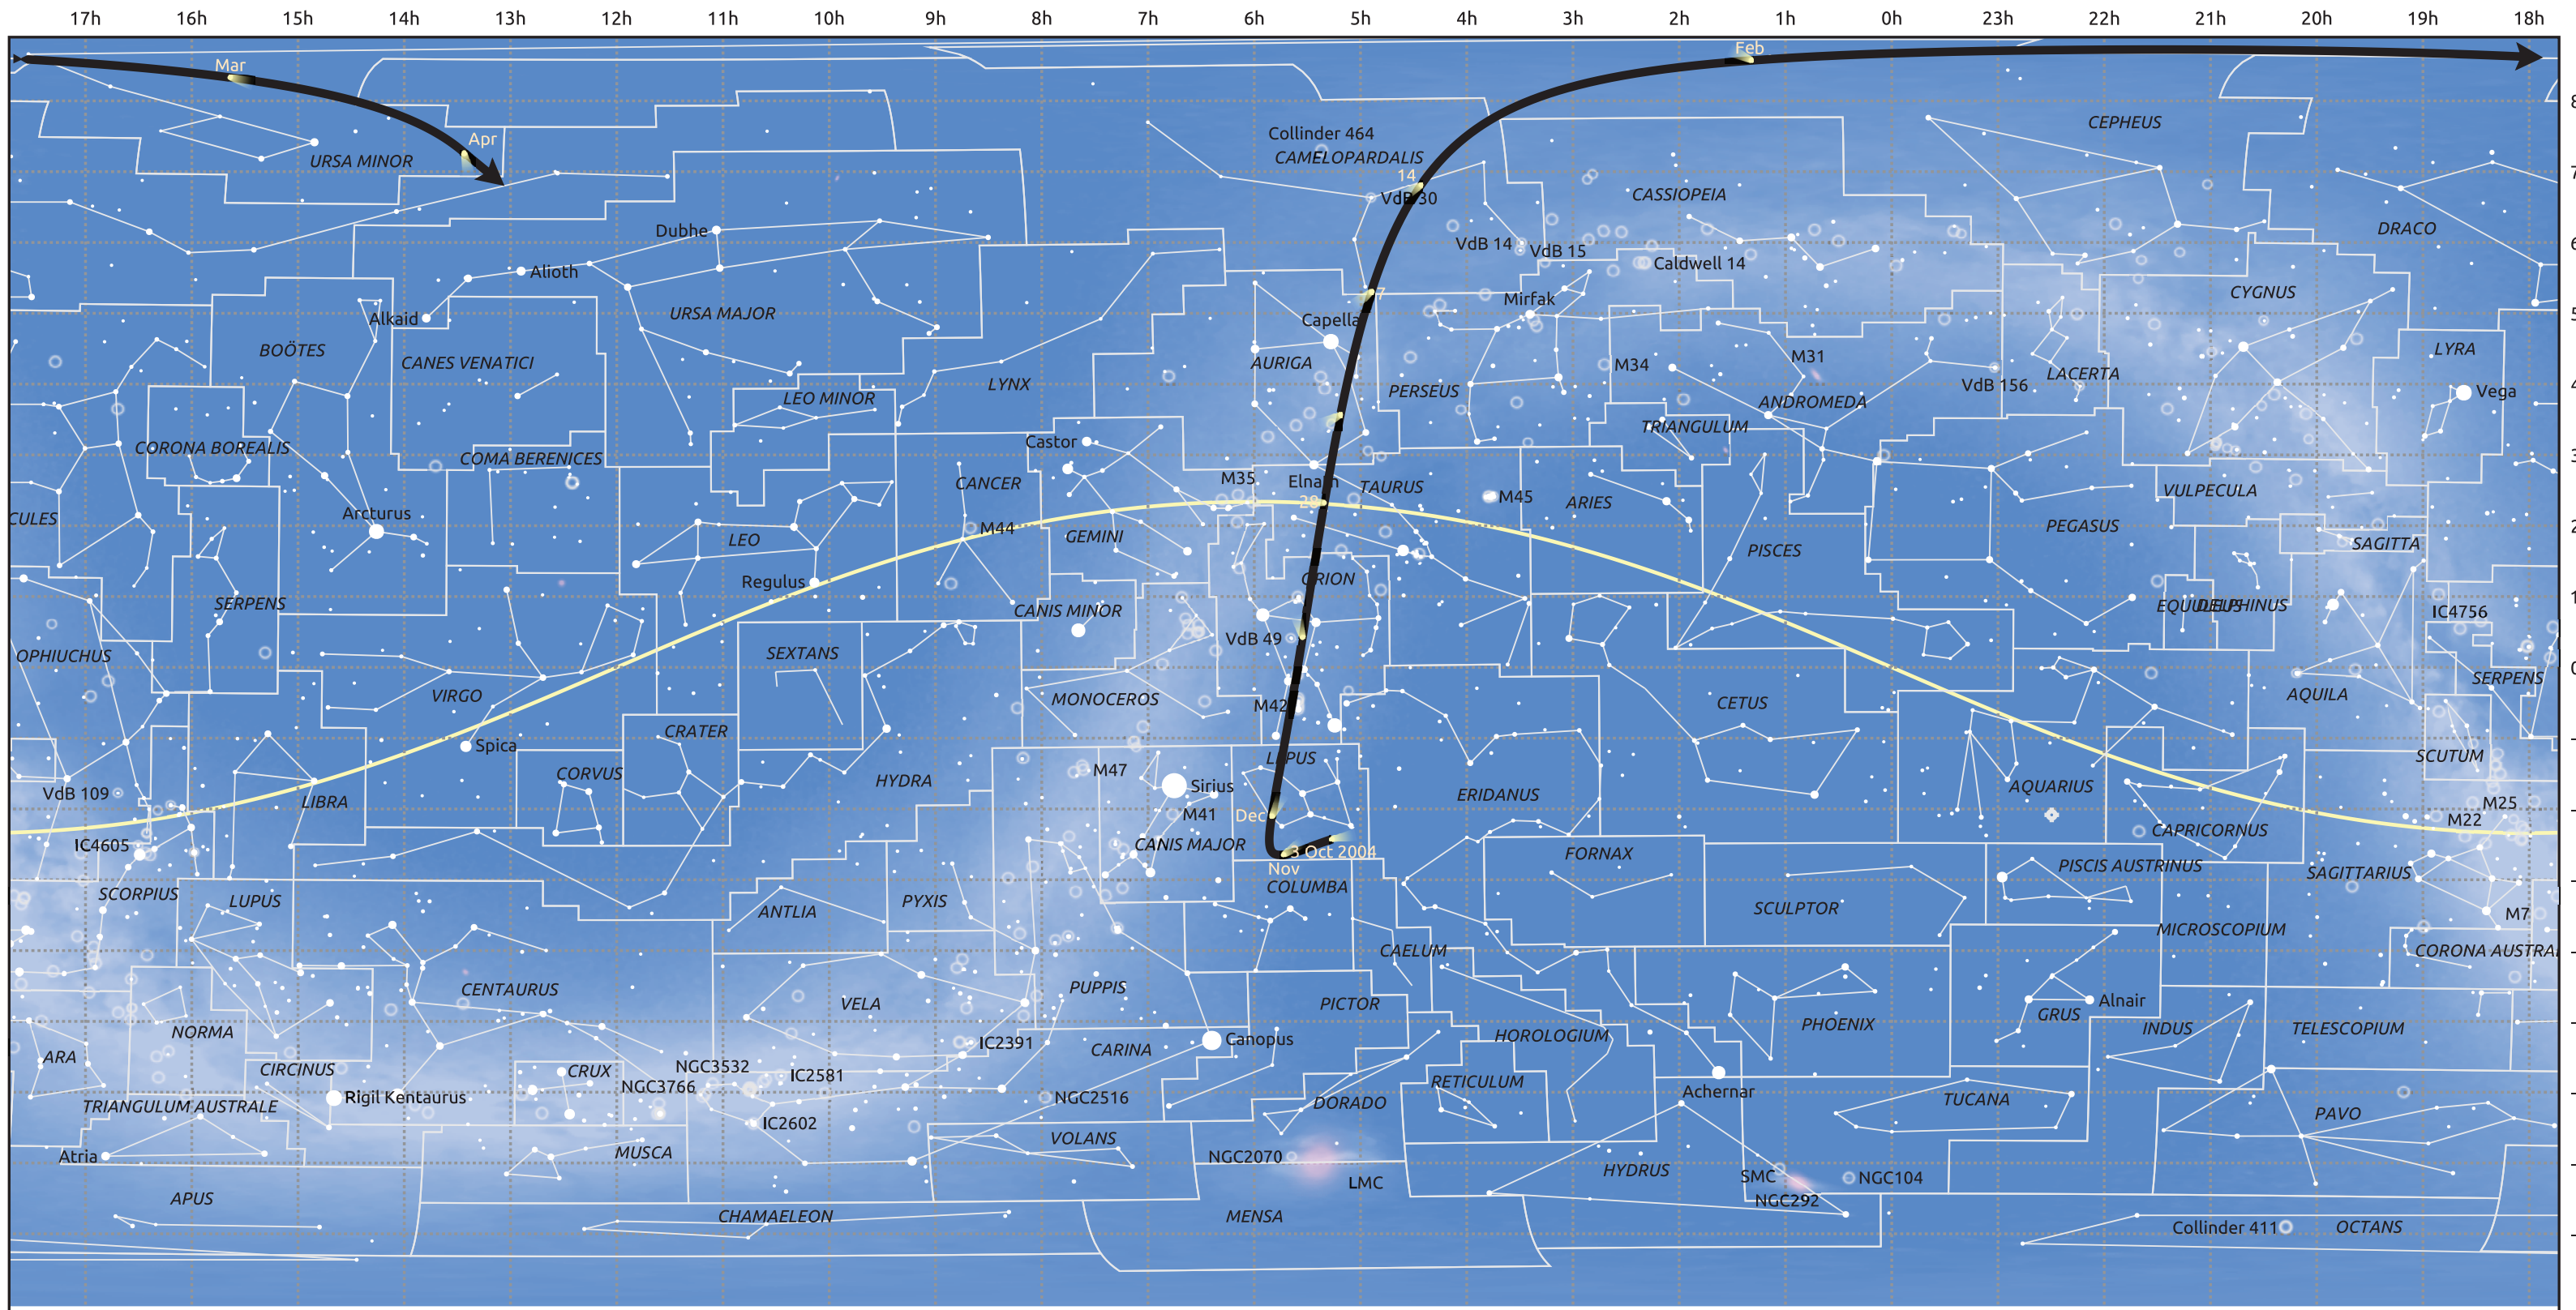

# The path of C/2004 Q2 (Machholz) starting on 3 Oct 2004

© Dominic Ford 2011–2025. Date markers placed at midnight UTC. Downloaded from <https://in-the-sky.org>

Magnitude scale: • 5.0 • 4.0 • 3.0 • 2.0 • 1.0 • 0.0 • -1.0 • -2.0

— Ecliptic Plane

Galaxy Bright nebula Open cluster Globular cluster Planetary nebula

Date	Mag
2004 Oct 23	7.6
2004 Nov 1	7.1
2004 Nov 9	6.6
2004 Nov 24	5.6
2004 Dec 7	4.6
2004 Dec 19	3.6
2005 Jan 1	3.0
2005 Feb 2	4.6
2005 Feb 22	5.7
2005 Mar 1	6.0
2005 Mar 15	6.7