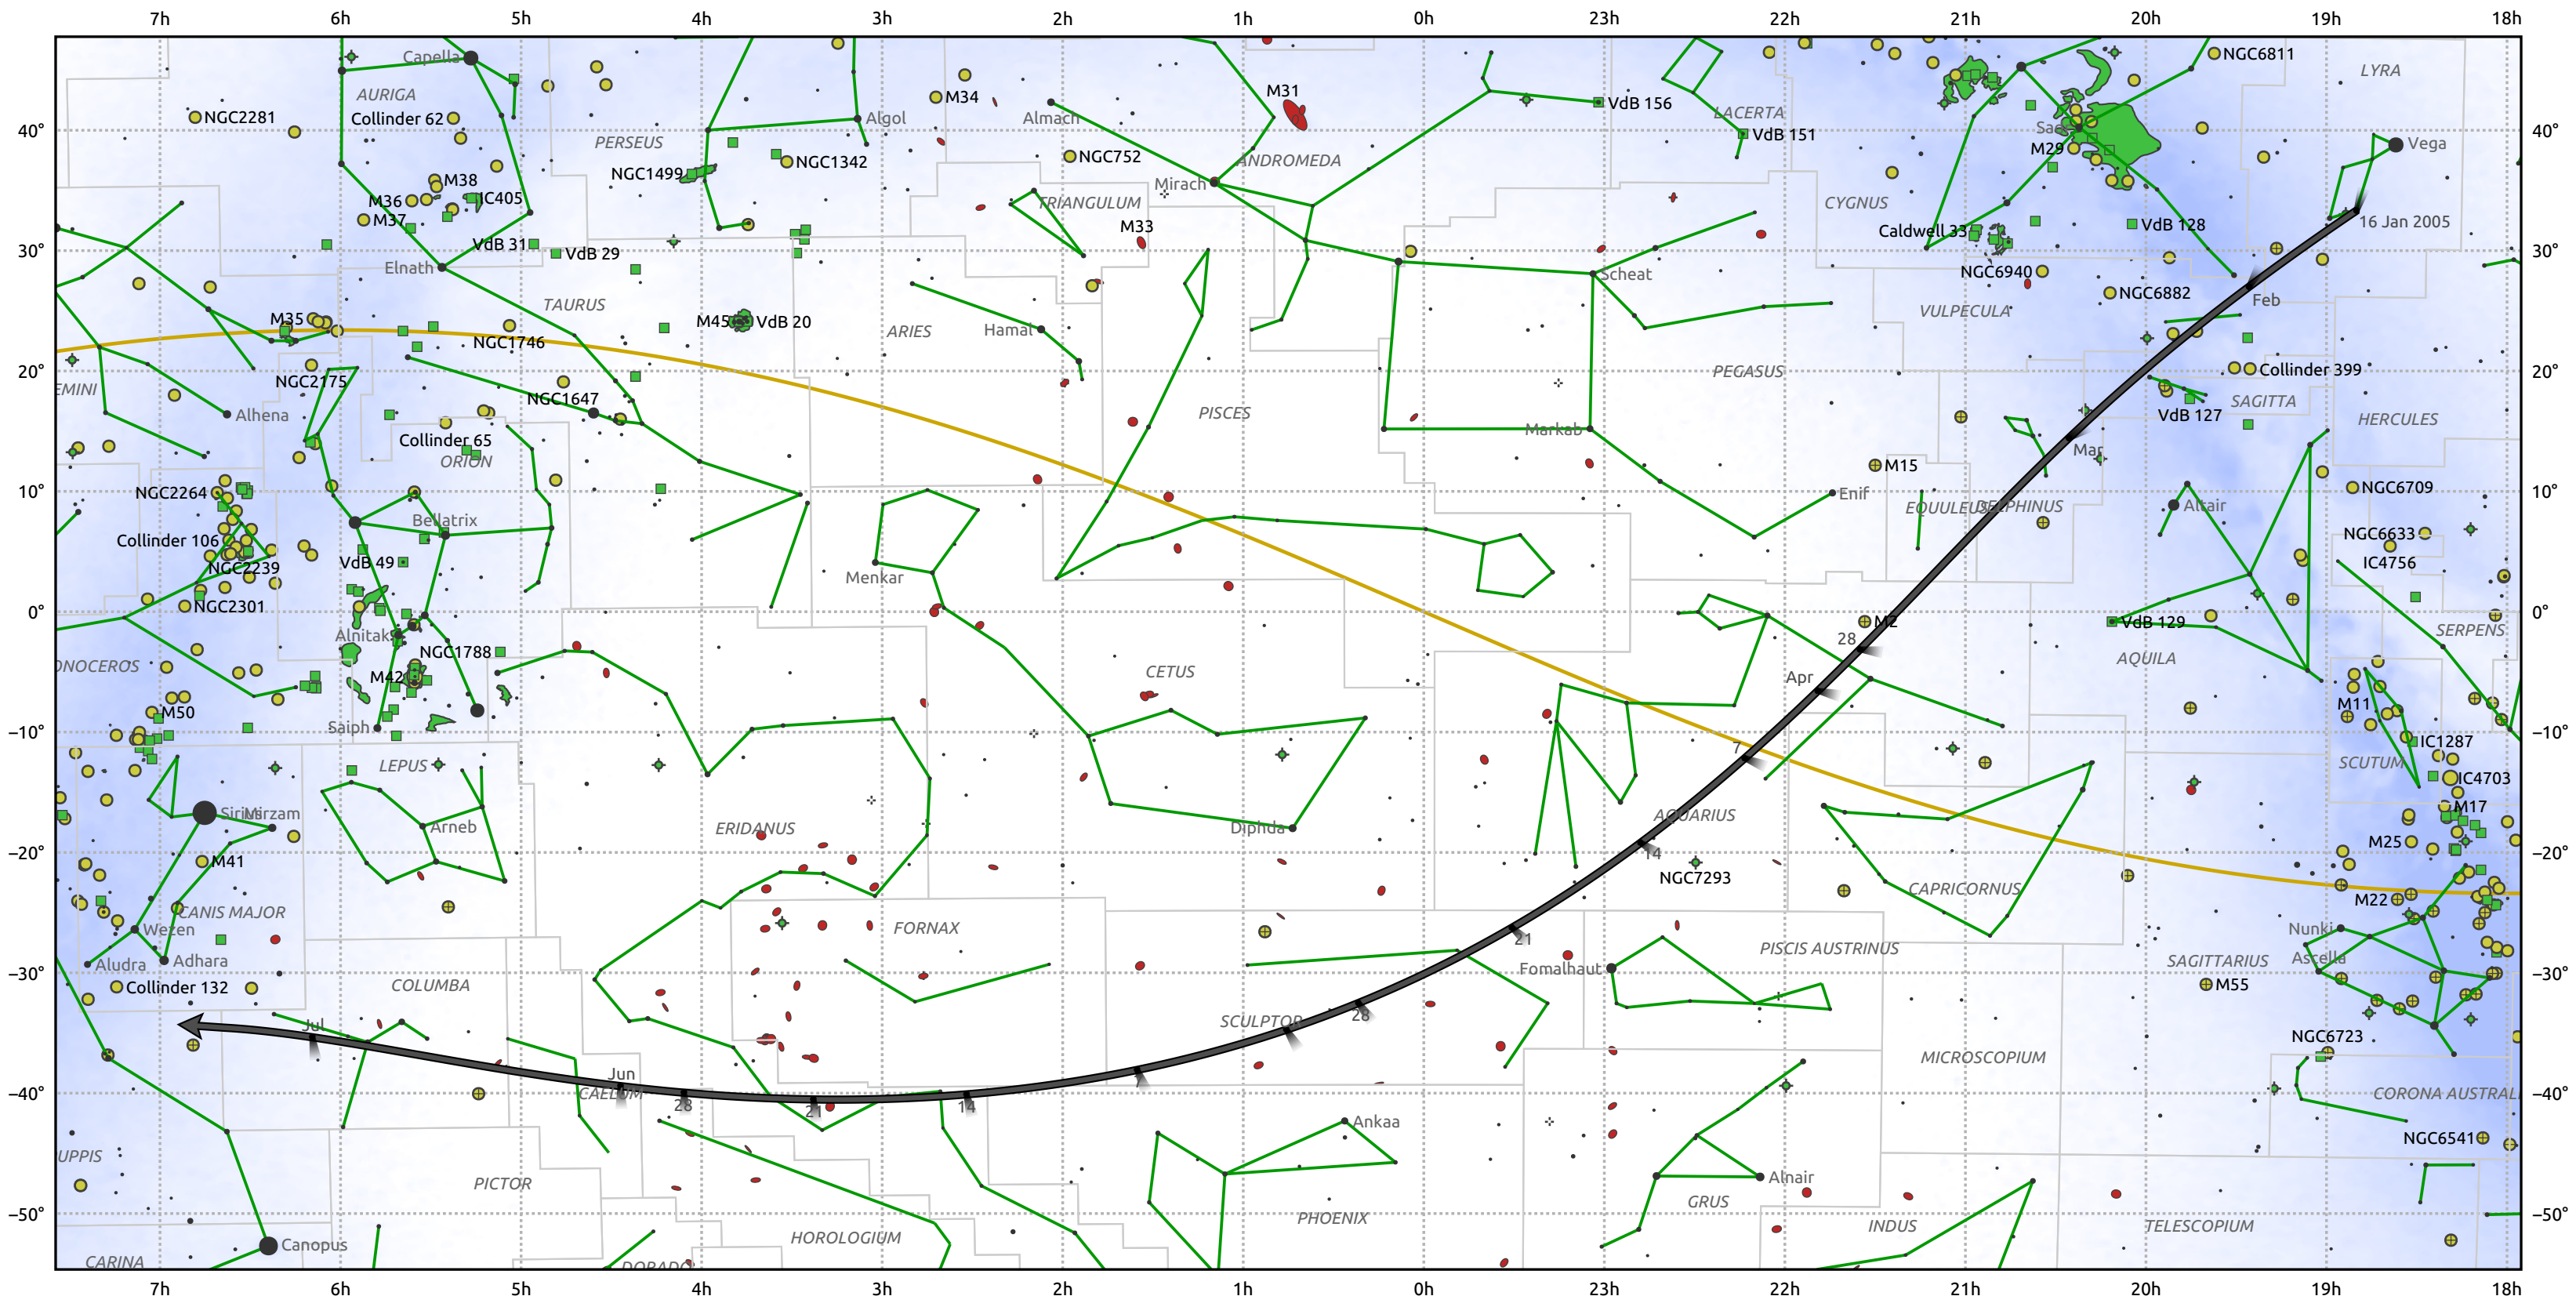

# The path of C/2003 T4 (LINEAR) starting on 16 Jan 2005

© Dominic Ford 2011–2025. Date markers placed at midnight UTC. Downloaded from <https://in-the-sky.org>

Magnitude scale:  -5.0  -4.0  -3.0  -2.0  -1.0  -0.0  -1.0  -2.0

Ecliptic Plane

Galaxy  Bright nebula  Open cluster  Globular cluster  Planetary nebula

Date	Mag
2005 Feb 16	9.6
2005 Mar 1	9.1
2005 Mar 13	8.6
2005 May 1	7.8
2005 Jun 7	9.6
2005 Jun 29	10.7
2005 Jul 1	10.7