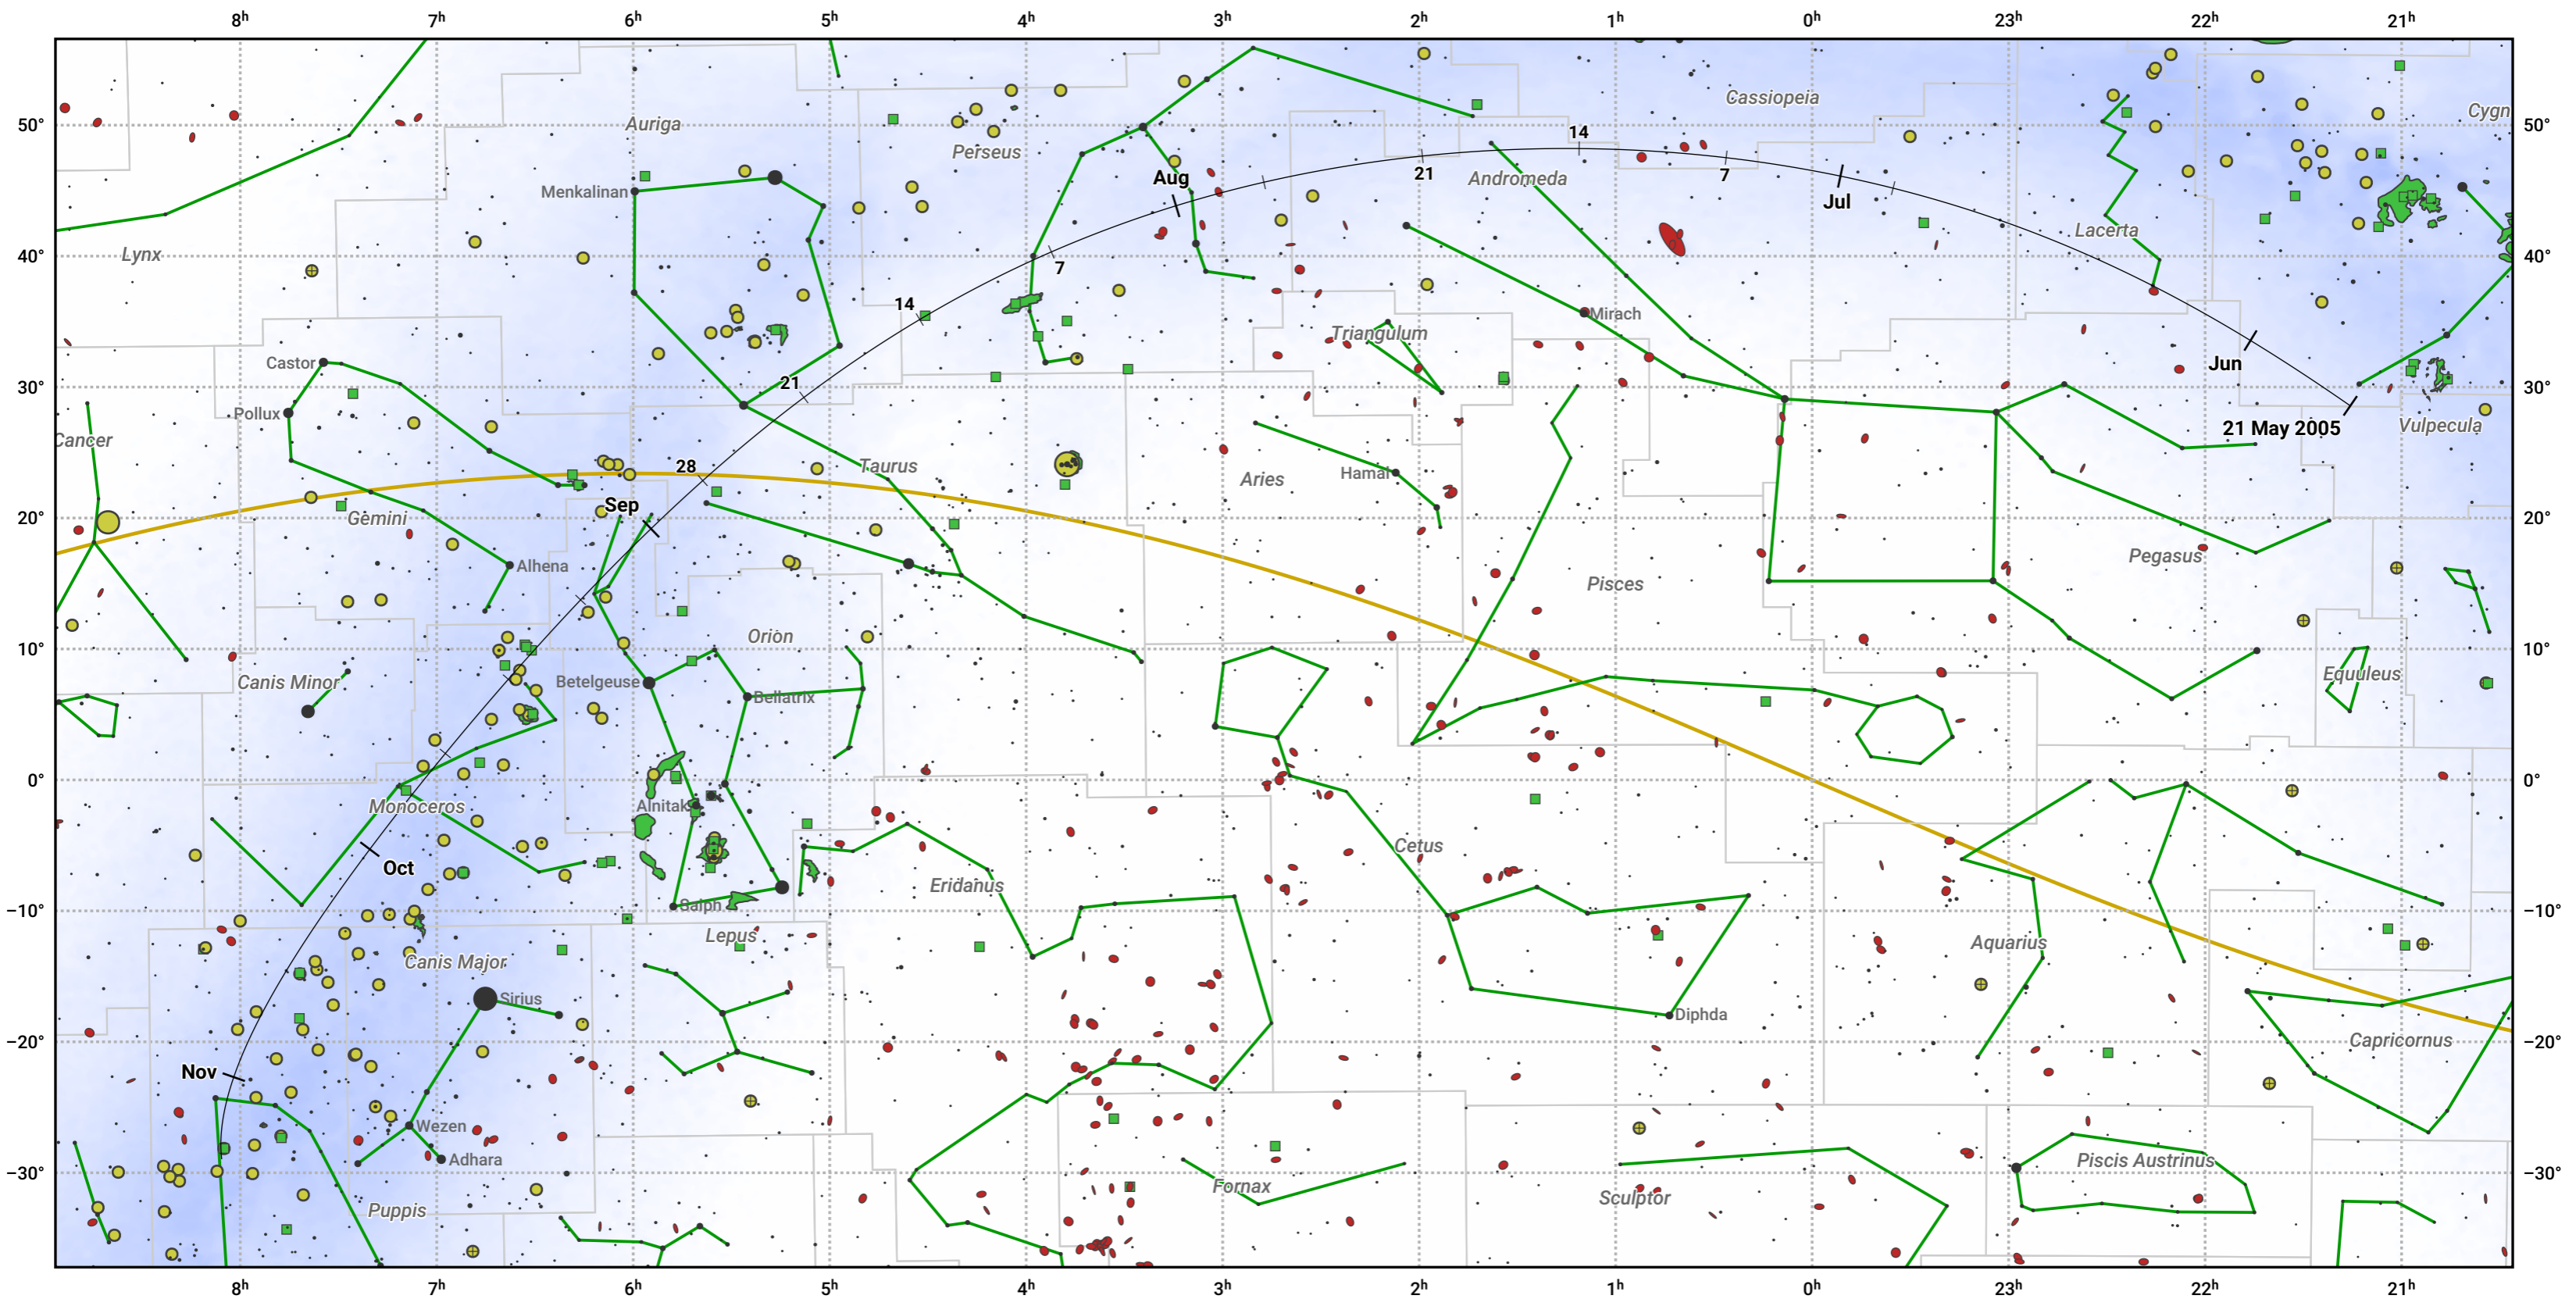

The path of 21P/Giacobini-Zinner starting on 21 May 2005

© Dominic Ford 2011–2024. Date markers placed at midnight UTC. Downloaded from <https://in-the-sky.org>

Magnitude scale: -6.0 -5.0 -4.0 -3.0 -2.0 -1.0 0.0 -1.0 -2.0

— Ecliptic Plane

● Galaxy ■ Bright nebula ● Open cluster ⊕ Globular cluster

Date	Mag
2005 Jun 8	11.9
2005 Jun 26	10.8
2005 Jul 1	10.5
2005 Jul 14	9.8
2005 Aug 10	8.8
2005 Sep 1	8.8
2005 Sep 27	9.8
2005 Oct 17	10.8
2005 Nov 1	11.5
2005 Nov 7	11.8