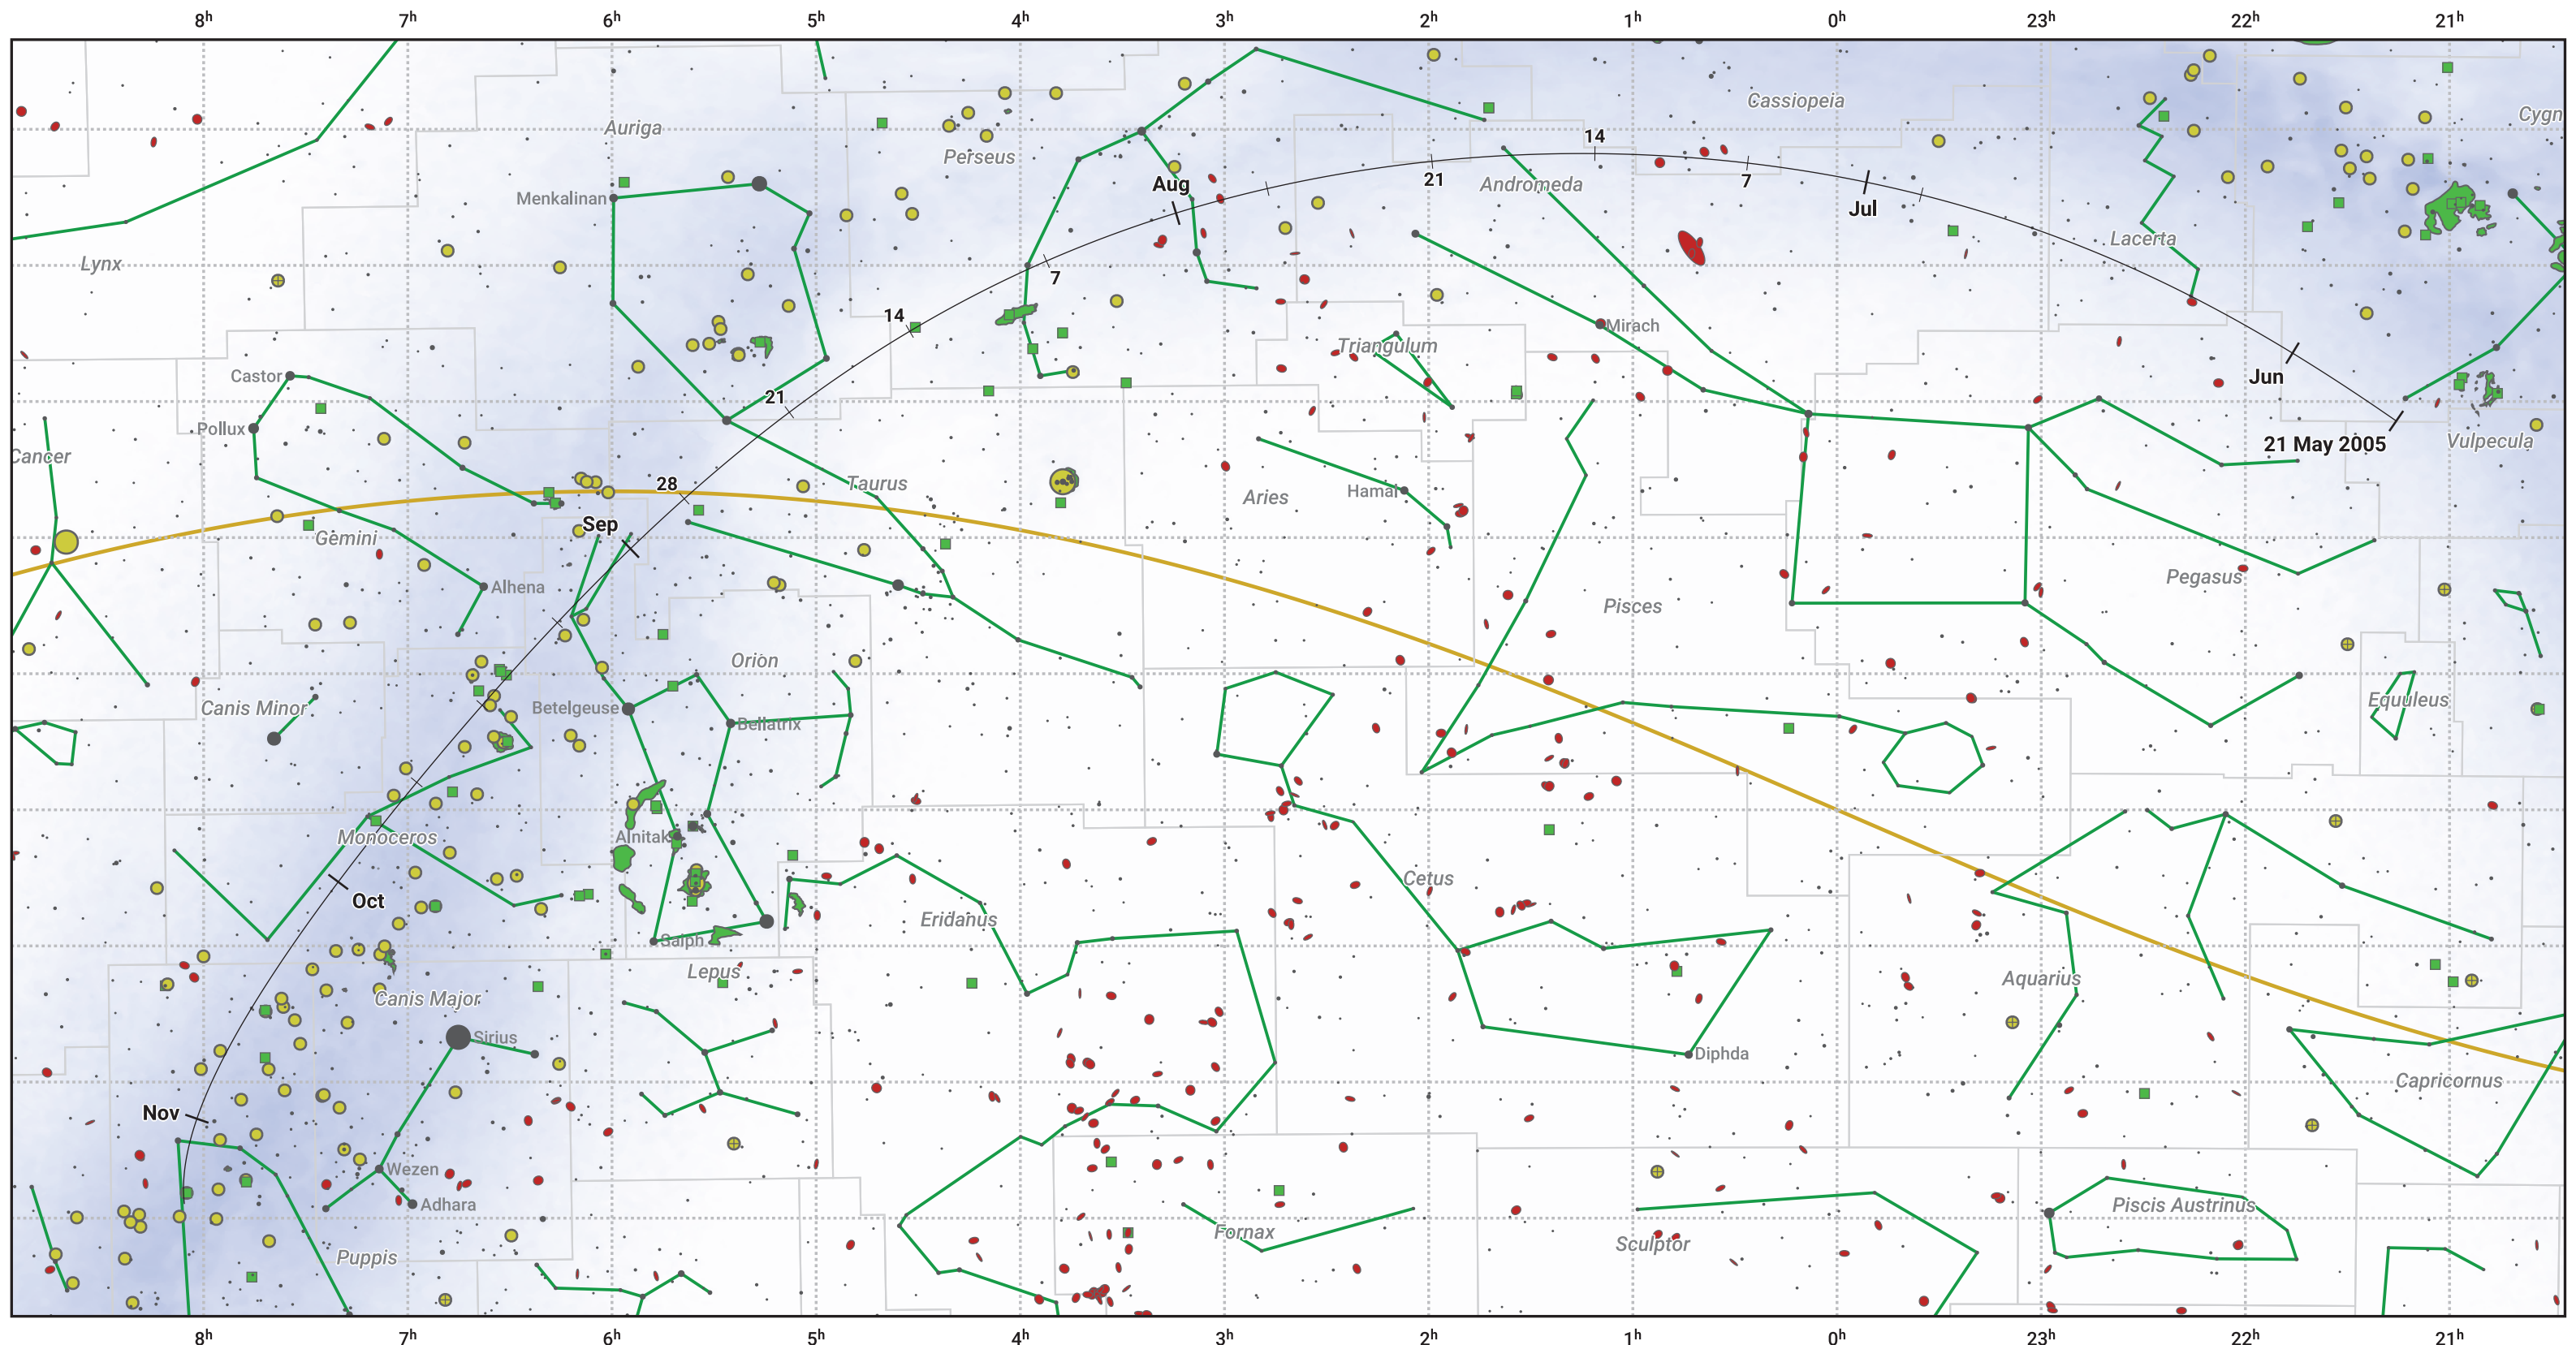

The path of 21P/Giacobini-Zinner starting on 21 May 2005

© Dominic Ford 2011–2024. Date markers placed at midnight UTC. Downloaded from <https://in-the-sky.org>

Magnitude scale: ● 6.0 ● 5.0 ● 4.0 ● 3.0 ● 2.0 ● 1.0 ● 0.0 ● -1.0 ● -2.0

— Ecliptic Plane

● Galaxy ■ Bright nebula ● Open cluster ⊕ Globular cluster

Date	Mag
2005 Jun 8	11.9
2005 Jun 26	10.8
2005 Jul 1	10.5
2005 Jul 14	9.8
2005 Aug 10	8.8
2005 Sep 1	8.8
2005 Sep 27	9.8
2005 Oct 17	10.8
2005 Nov 1	11.5
2005 Nov 7	11.8