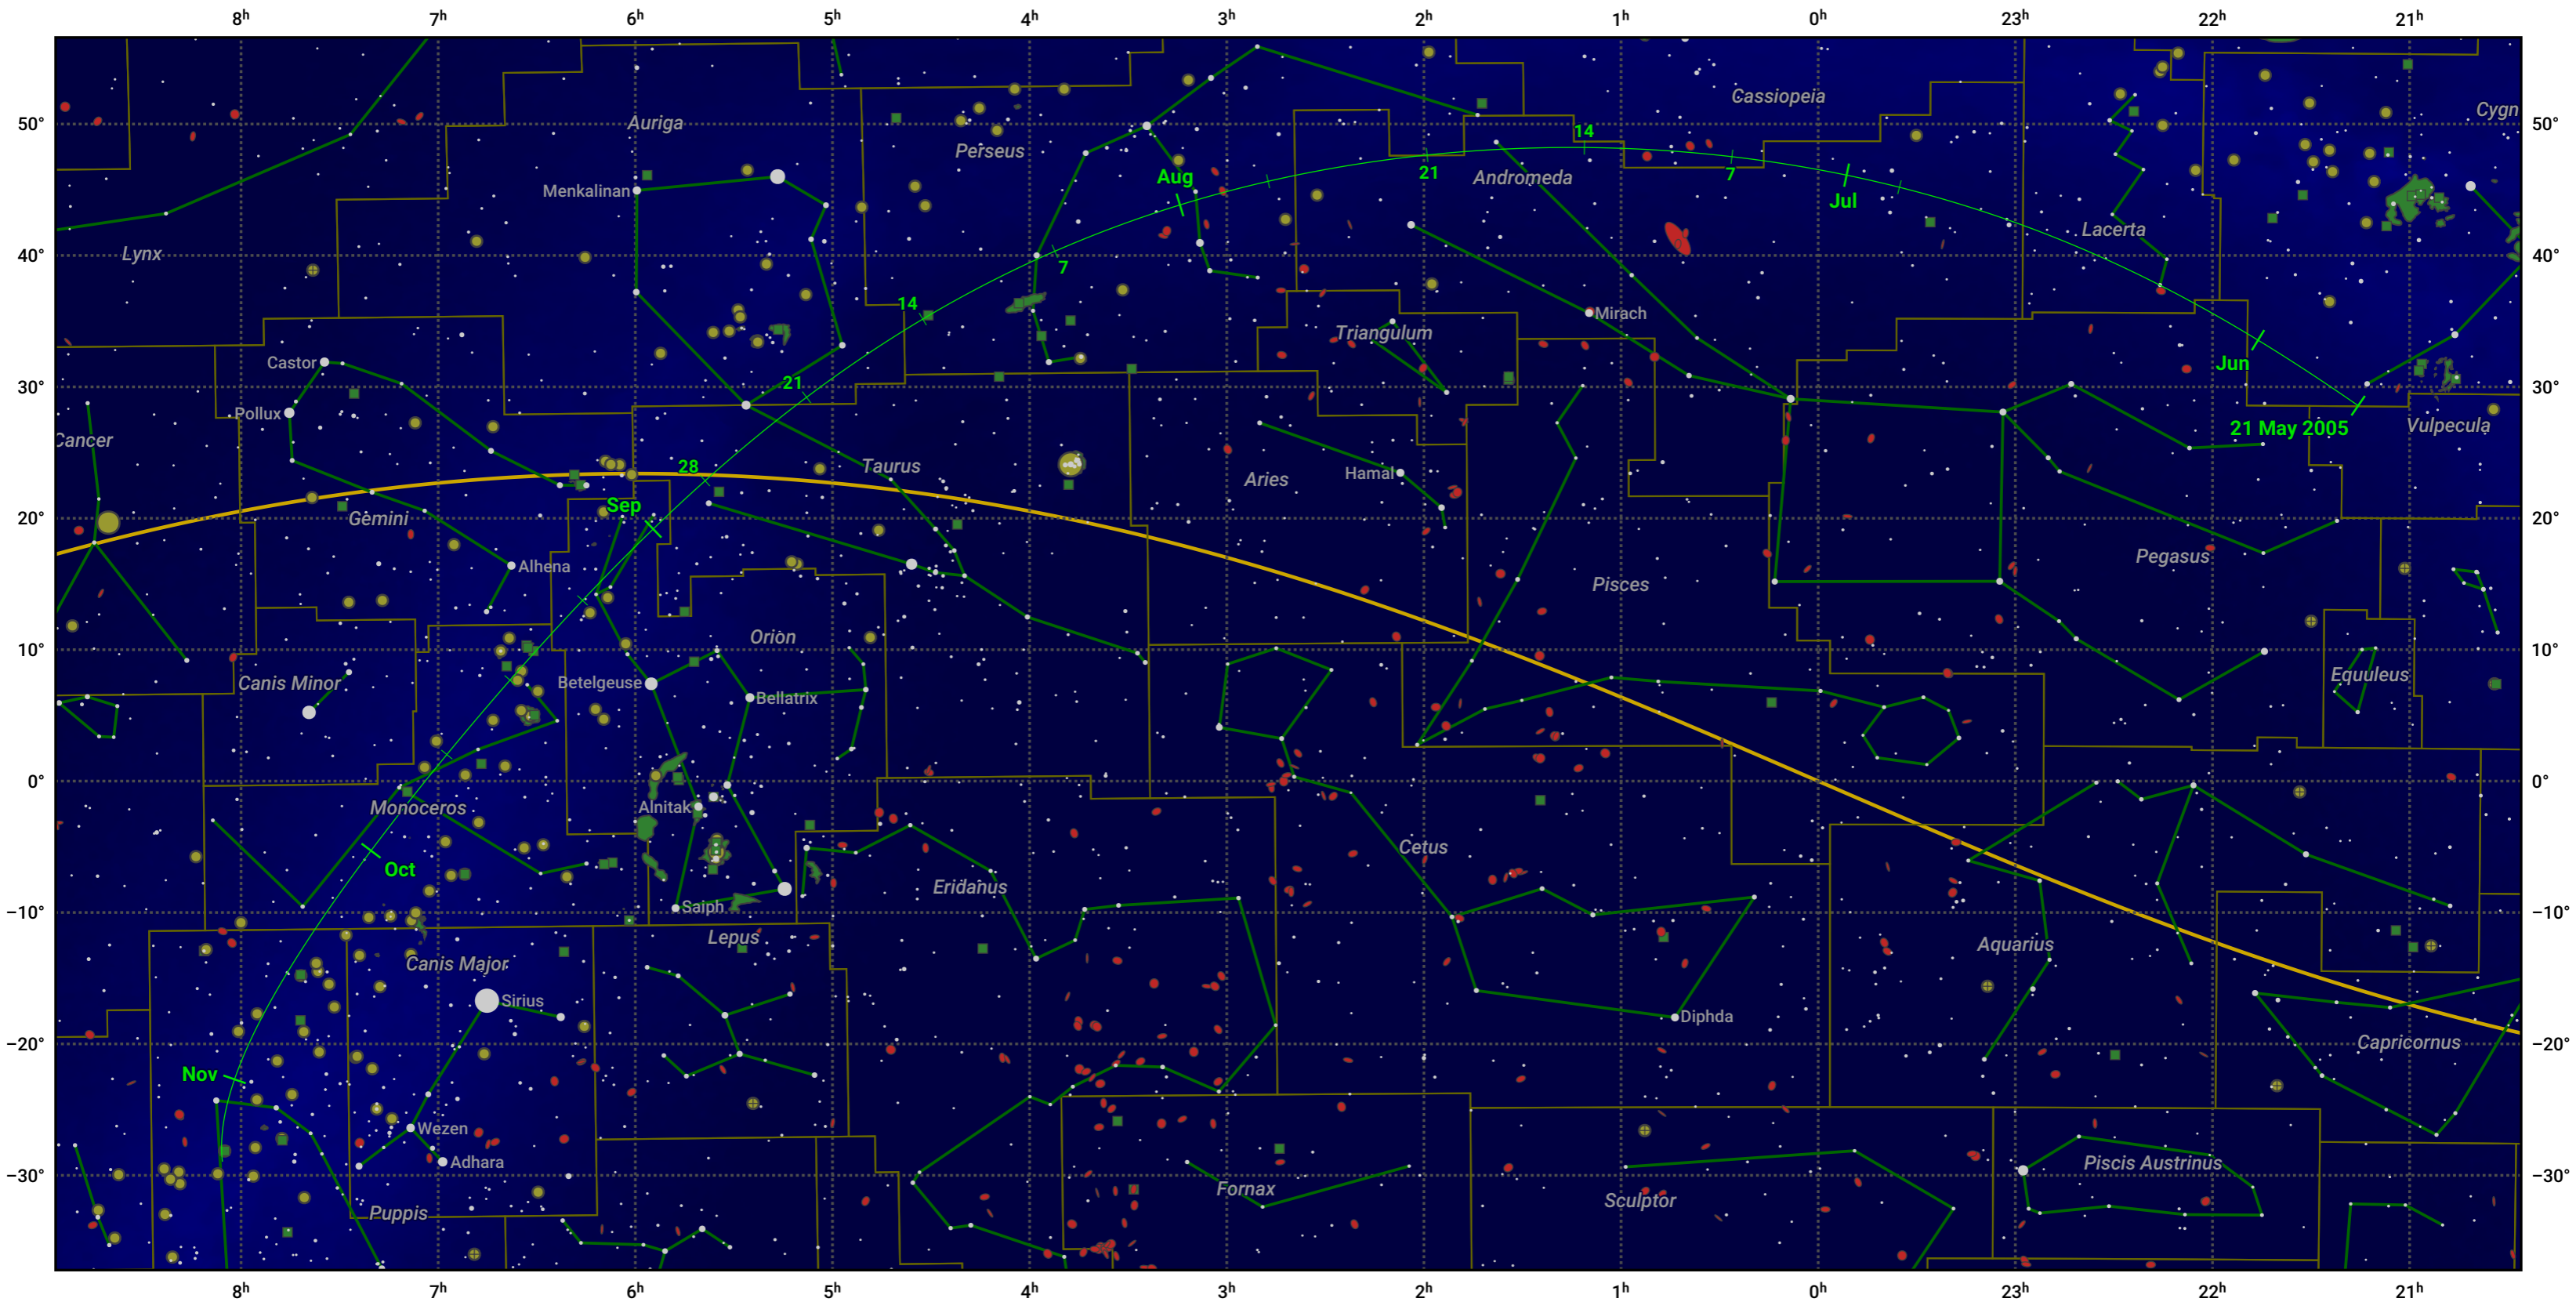

The path of 21P/Giacobini-Zinner starting on 21 May 2005

© Dominic Ford 2011–2024. Date markers placed at midnight UTC. Downloaded from <https://in-the-sky.org>

Magnitude scale: -6.0 -5.0 -4.0 -3.0 -2.0 -1.0 0.0 -1.0 -2.0

— Ecliptic Plane

- Galaxy
- Bright nebula
- Open cluster
- ⊕ Globular cluster

Date	Mag
2005 Jun 8	11.9
2005 Jun 26	10.8
2005 Jul 1	10.5
2005 Jul 14	9.8
2005 Aug 10	8.8
2005 Sep 1	8.8
2005 Sep 27	9.8
2005 Oct 17	10.8
2005 Nov 1	11.5
2005 Nov 7	11.8