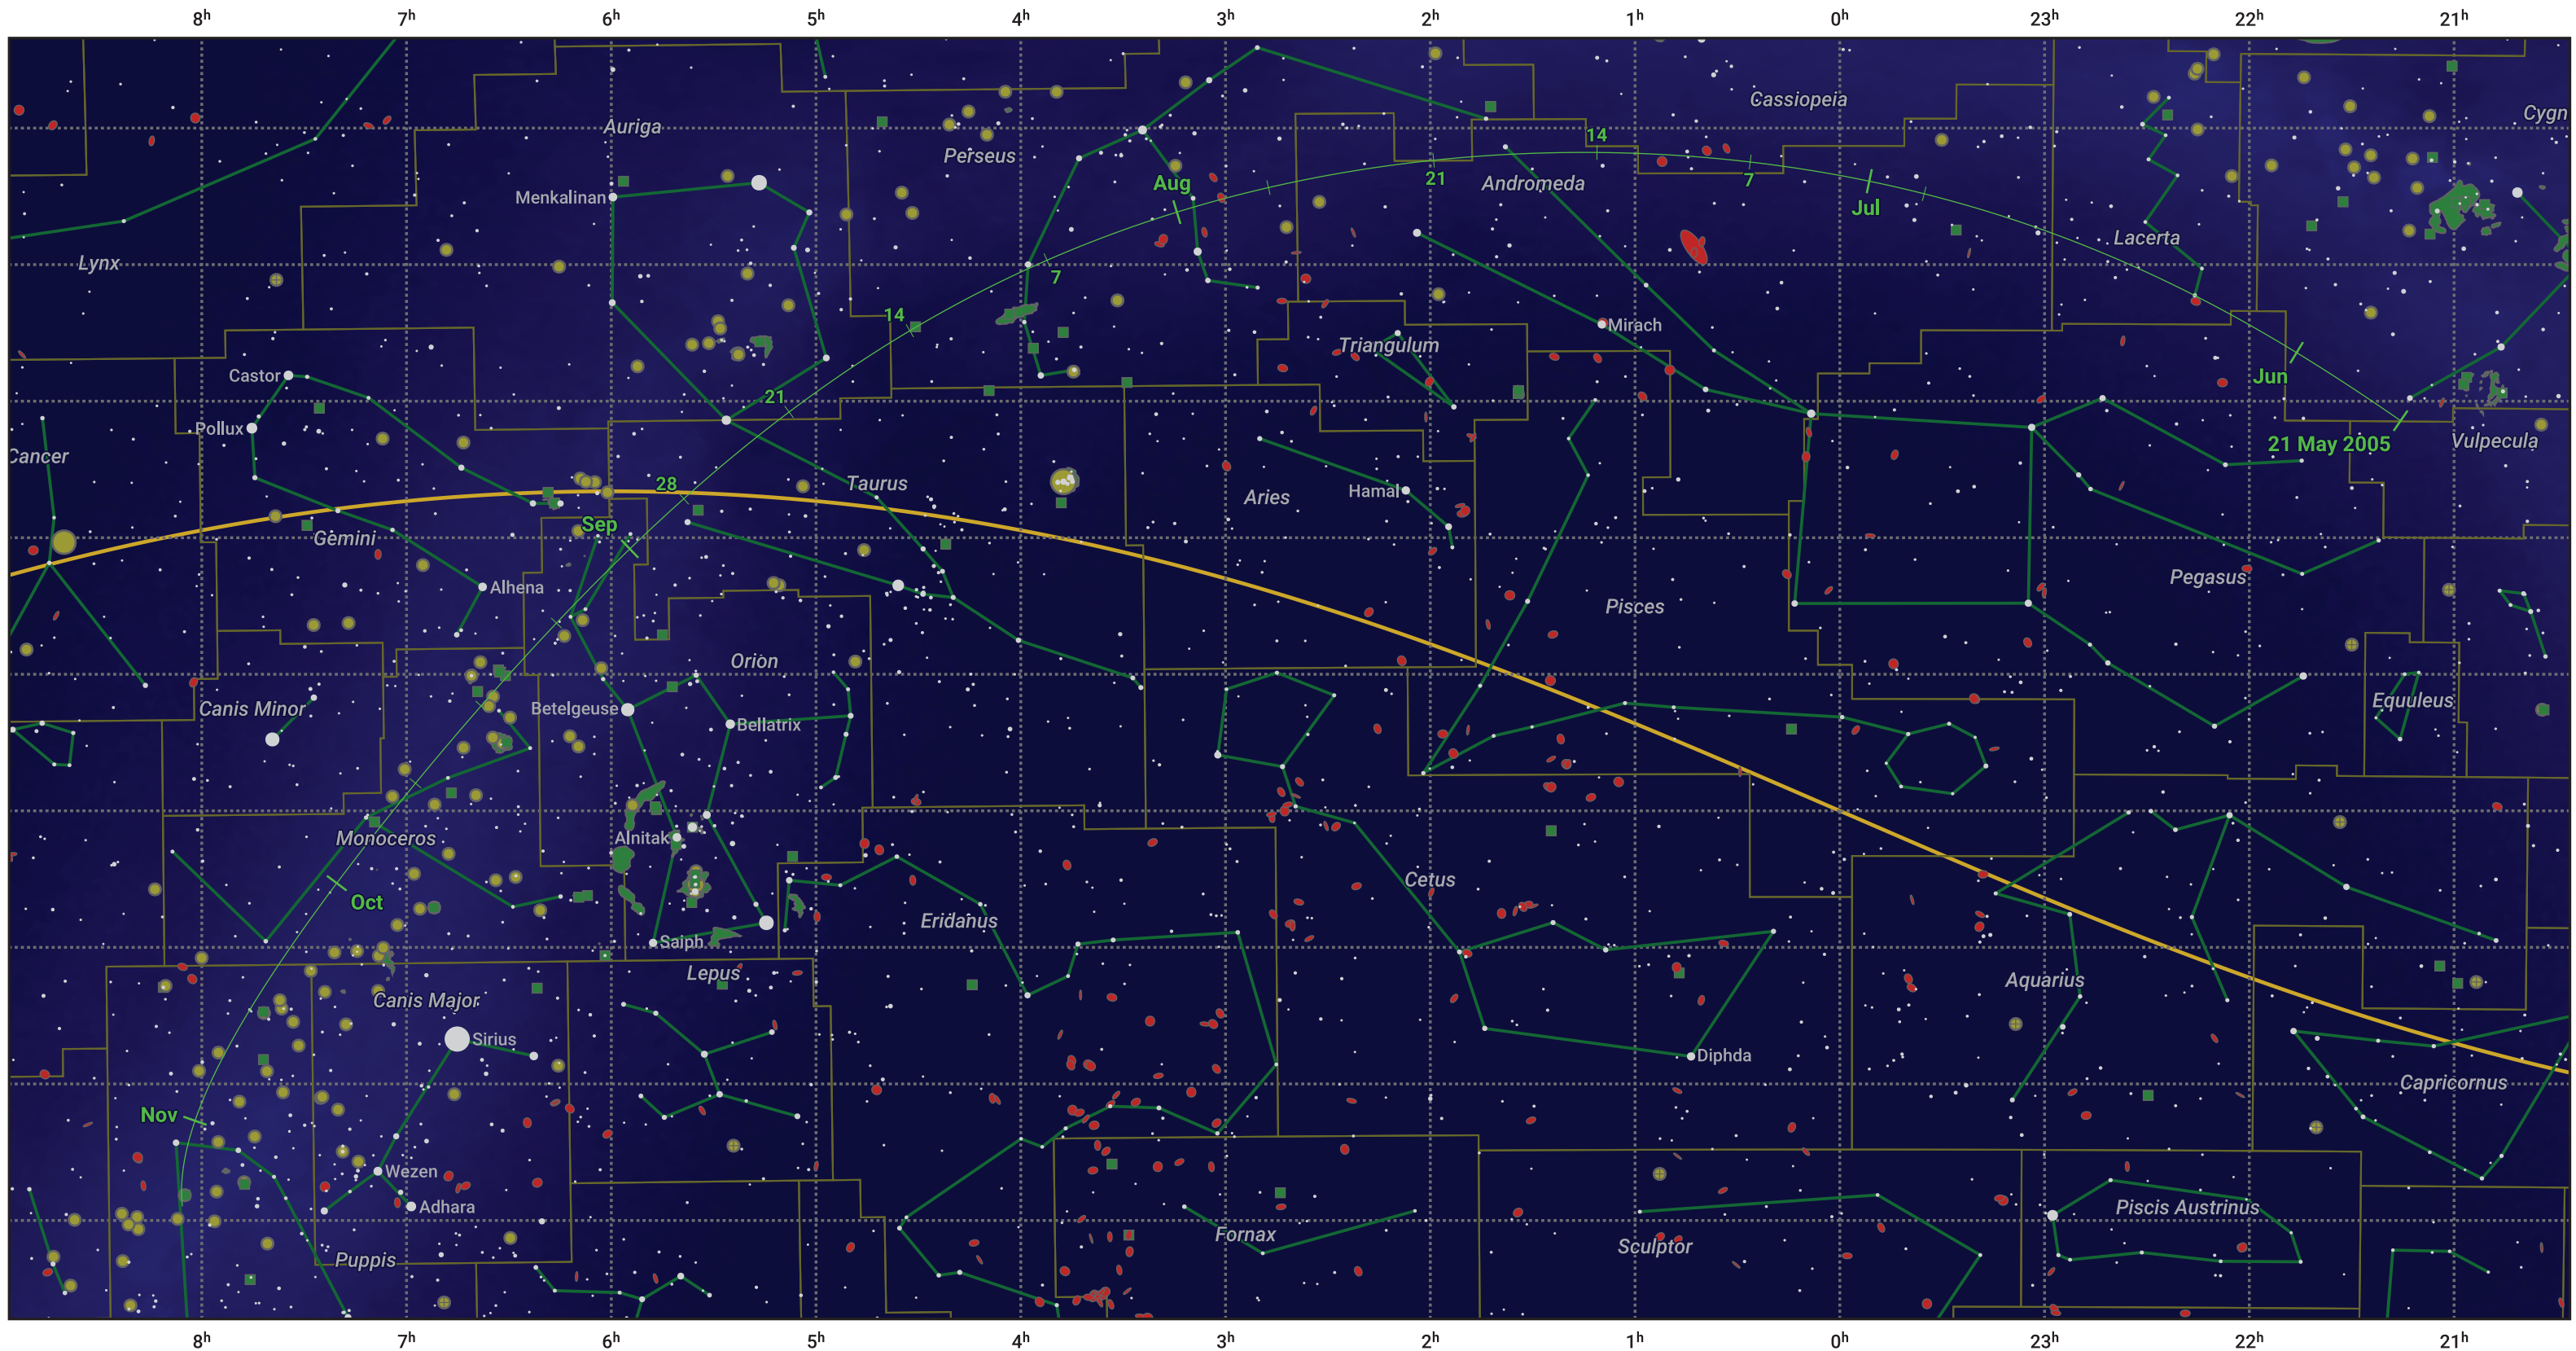

# The path of 21P/Giacobini-Zinner starting on 21 May 2005

© Dominic Ford 2011–2024. Date markers placed at midnight UTC. Downloaded from <https://in-the-sky.org>

Magnitude scale: ● 6.0 ● 5.0 ● 4.0 ● 3.0 ● 2.0 ● 1.0 ● 0.0 ● -1.0 ● -2.0

— Ecliptic Plane

■ Galaxy   
 ■ Bright nebula   
 ● Open cluster   
 ⊕ Globular cluster

Date	Mag
2005 Jun 8	11.9
2005 Jun 26	10.8
2005 Jul 1	10.5
2005 Jul 14	9.8
2005 Aug 10	8.8
2005 Sep 1	8.8
2005 Sep 27	9.8
2005 Oct 17	10.8
2005 Nov 1	11.5
2005 Nov 7	11.8