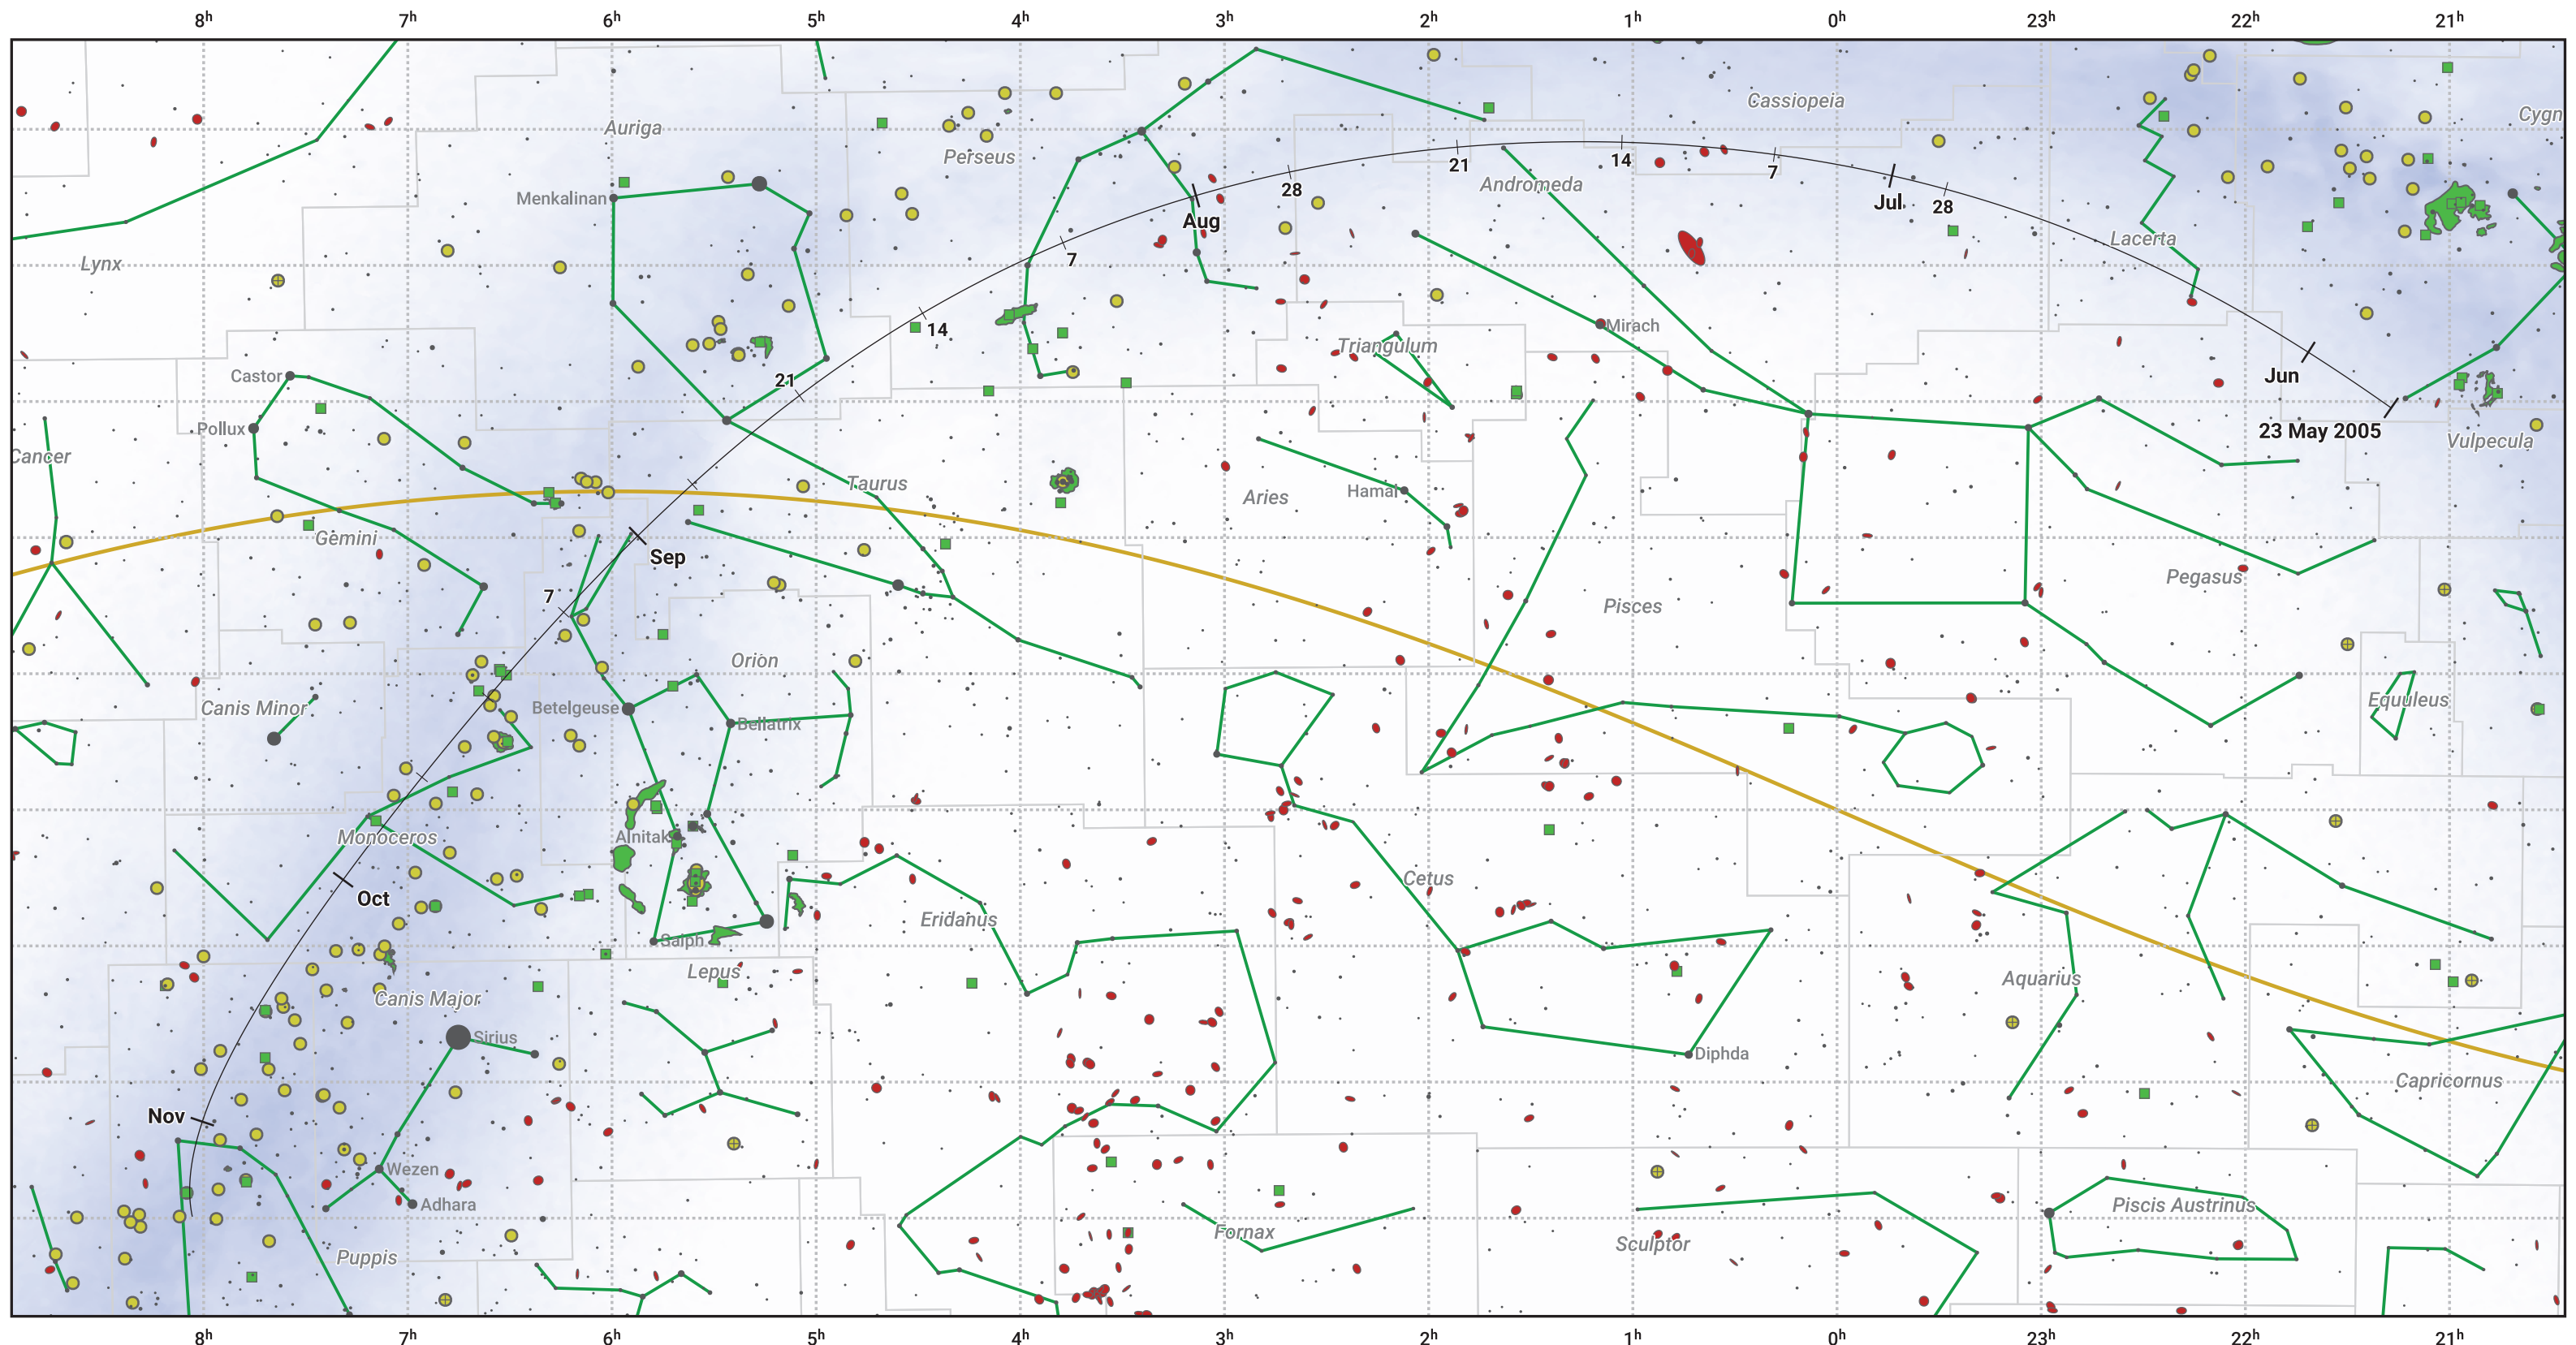

The path of 21P/Giacobini-Zinner starting on 23 May 2005

© Dominic Ford 2011–2024. Date markers placed at midnight UTC. Downloaded from <https://in-the-sky.org>

Magnitude scale: ● 6.0 ● 5.0 ● 4.0 ● 3.0 ● 2.0 ● 1.0 ● 0.0 ● -1.0 ● -2.0

— Ecliptic Plane

◌ Galaxy
 ■ Bright nebula
 ● Open cluster
 ⊕ Globular cluster

Date	Mag
2005 Jun 10	11.8
2005 Jun 27	10.8
2005 Jul 1	10.5
2005 Jul 15	9.8
2005 Aug 10	8.8
2005 Sep 1	8.7
2005 Sep 29	9.8
2005 Oct 19	10.8
2005 Nov 1	11.5
2005 Nov 9	11.8