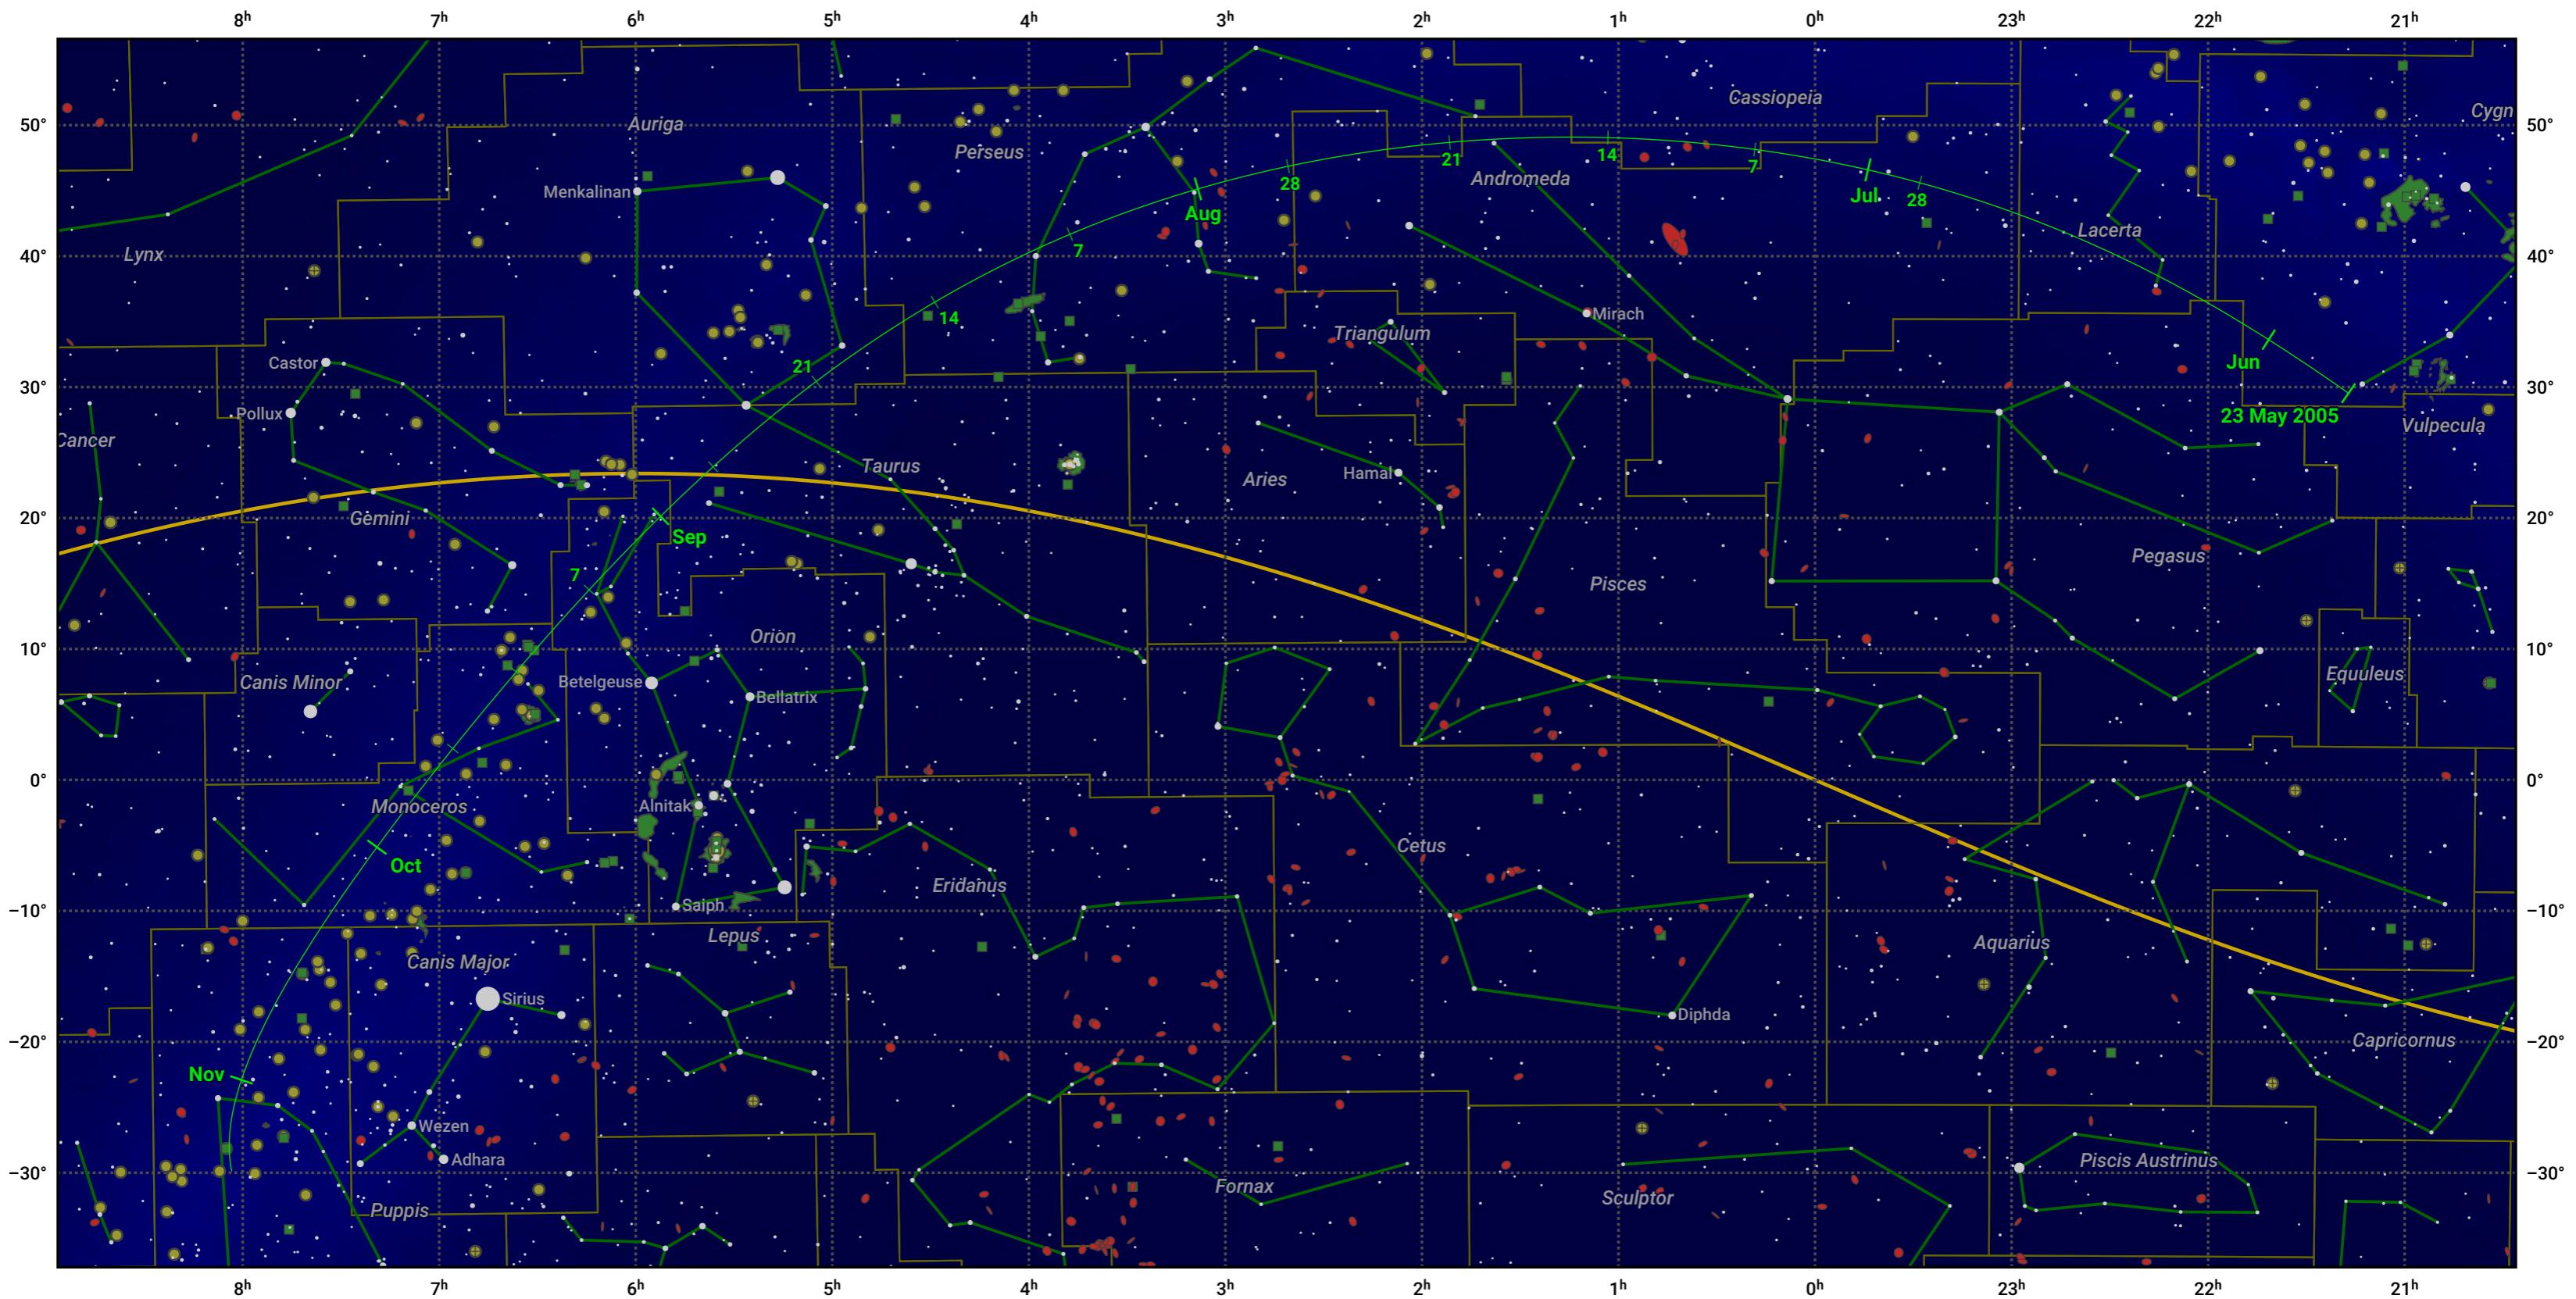

The path of 21P/Giacobini-Zinner starting on 23 May 2005

© Dominic Ford 2011–2024. Date markers placed at midnight UTC. Downloaded from <https://in-the-sky.org>

Magnitude scale: -6.0 -5.0 -4.0 -3.0 -2.0 -1.0 0.0 -1.0 -2.0

— Ecliptic Plane

Galaxy Bright nebula Open cluster Globular cluster

Date	Mag
2005 Jun 10	11.8
2005 Jun 27	10.8
2005 Jul 1	10.5
2005 Jul 15	9.8
2005 Aug 10	8.8
2005 Sep 1	8.7
2005 Sep 29	9.8
2005 Oct 19	10.8
2005 Nov 1	11.5
2005 Nov 9	11.8