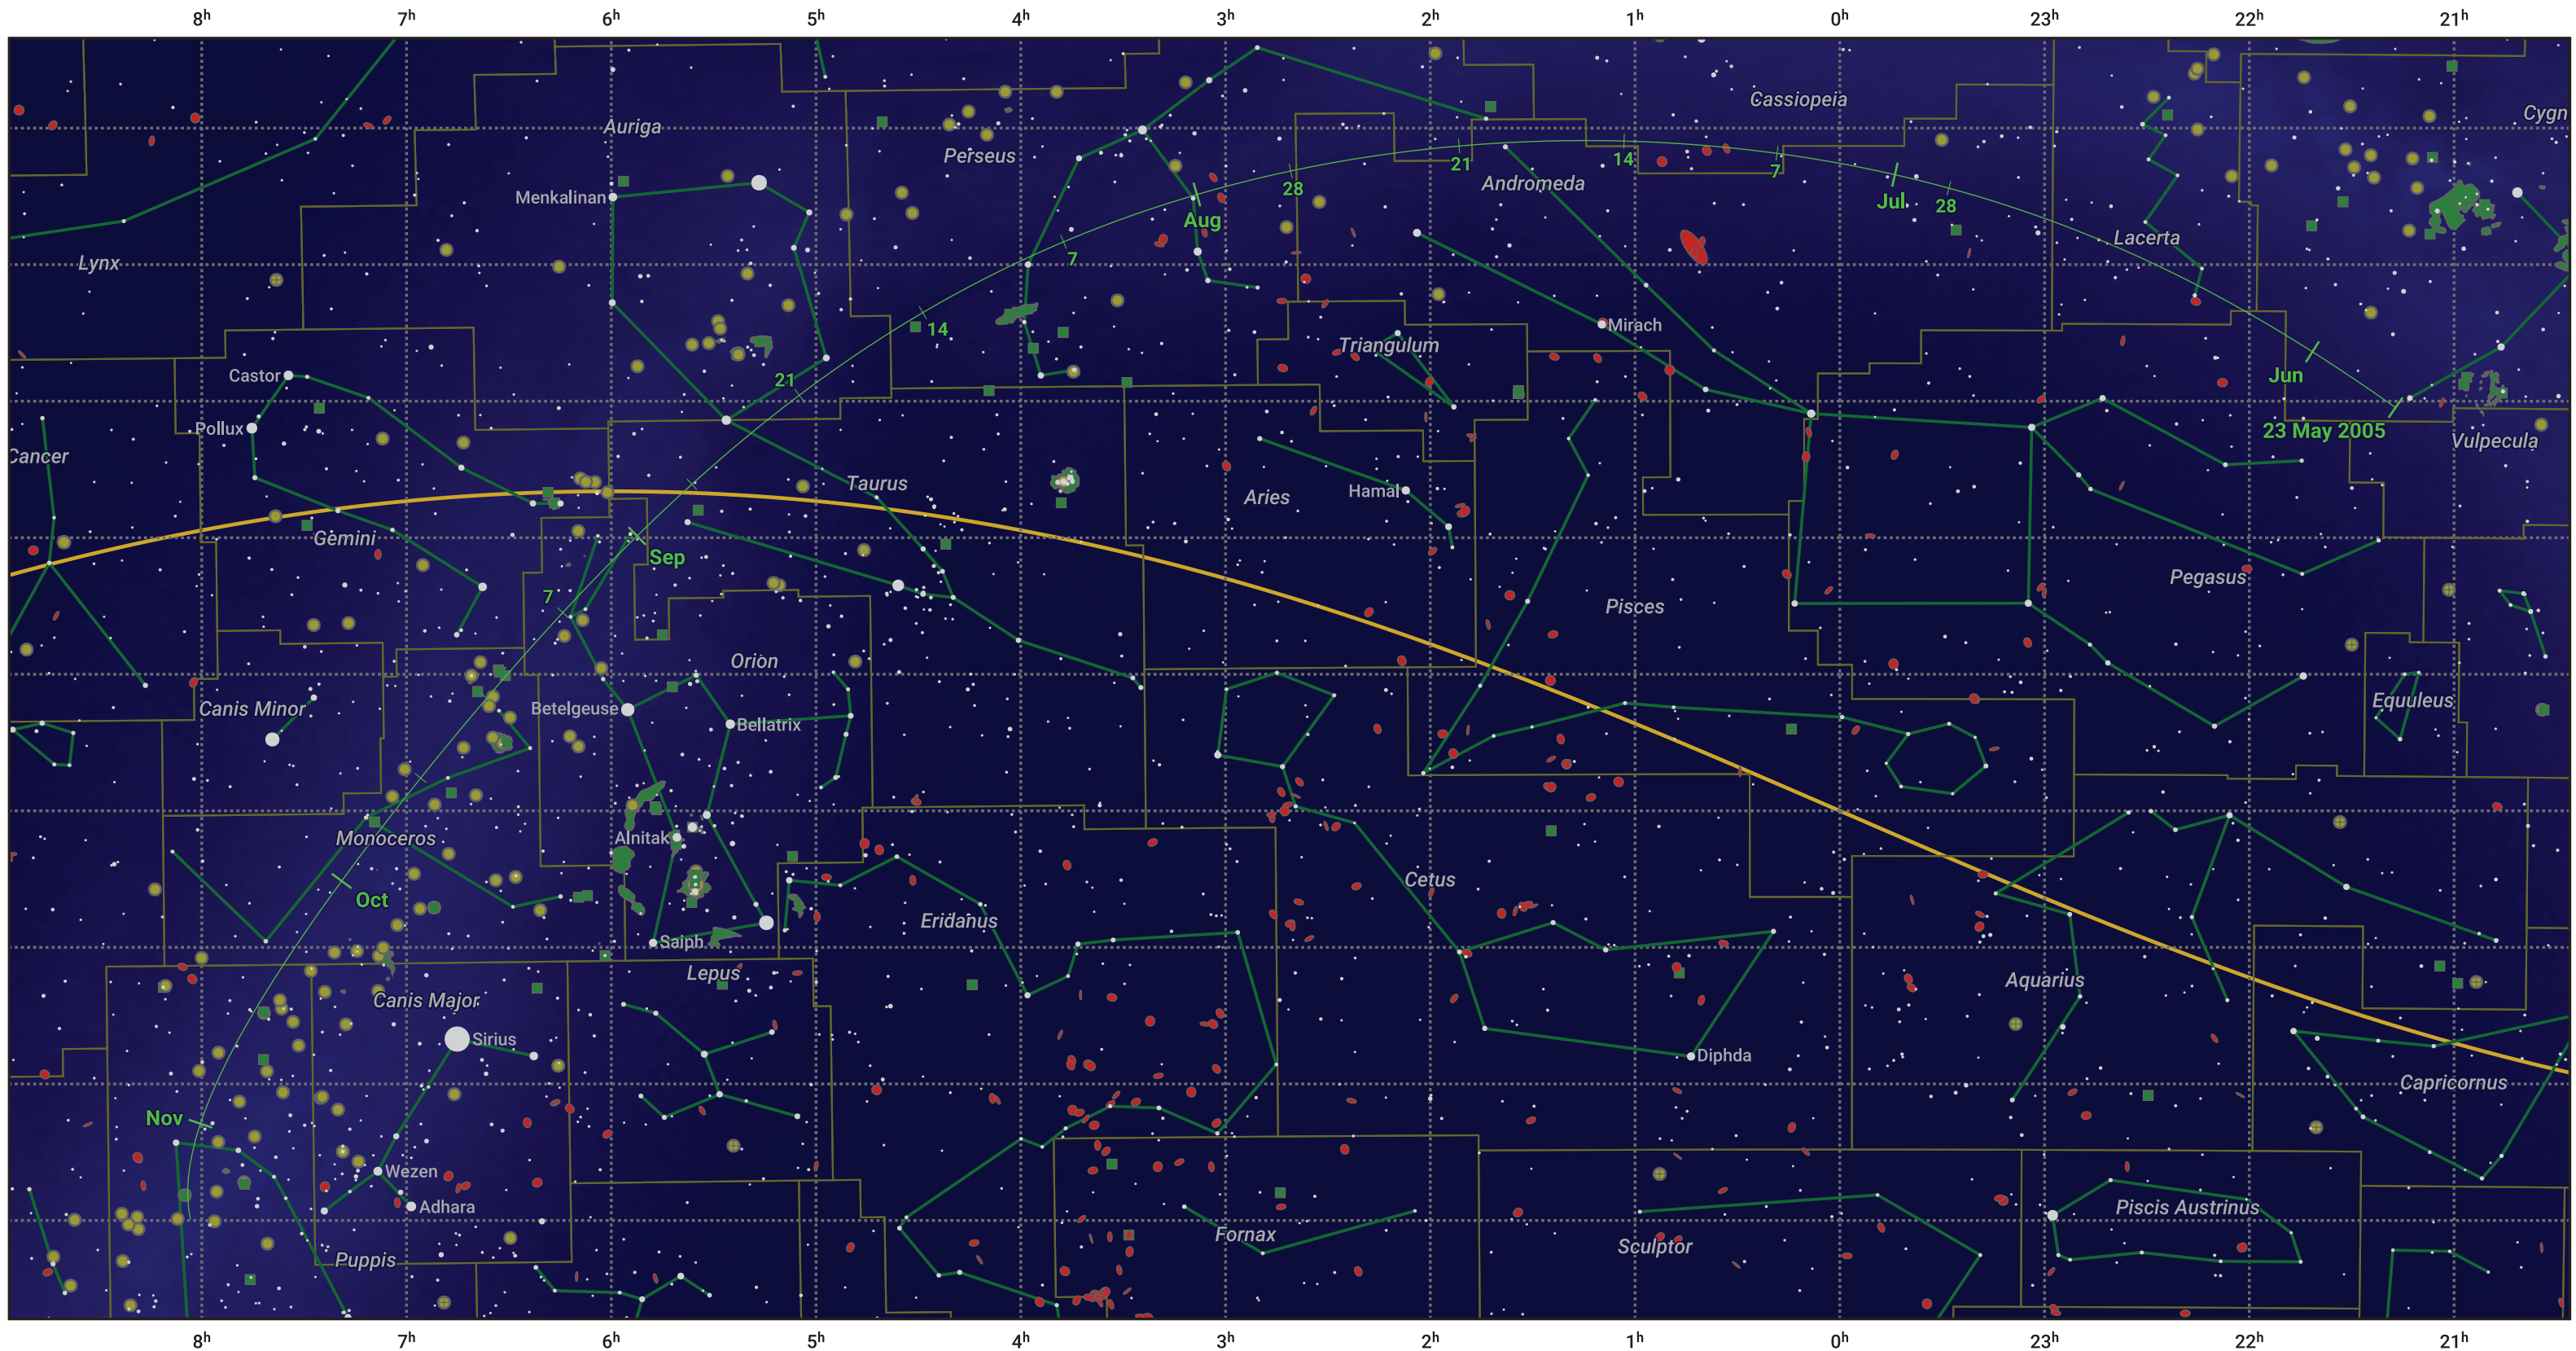

The path of 21P/Giacobini-Zinner starting on 23 May 2005

© Dominic Ford 2011–2024. Date markers placed at midnight UTC. Downloaded from <https://in-the-sky.org>

Magnitude scale: 6.0 5.0 4.0 3.0 2.0 1.0 0.0 -1.0 -2.0

— Ecliptic Plane

Galaxy Bright nebula Open cluster Globular cluster

Date	Mag
2005 Jun 10	11.8
2005 Jun 27	10.8
2005 Jul 1	10.5
2005 Jul 15	9.8
2005 Aug 10	8.8
2005 Sep 1	8.7
2005 Sep 29	9.8
2005 Oct 19	10.8
2005 Nov 1	11.5
2005 Nov 9	11.8